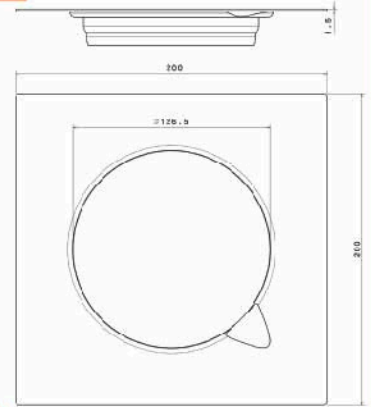

■ Pop Up Floor Drain (SILVER)

Material : Stainless steel 201
SIZE : 20 x 20 cm
Thickness : 1.25 mm
Weight : 535 gram
Code : SSA-110301010

■ Pop Up Floor Drain (SILVER)

Material : Stainless steel 201
SIZE : 15 x 15 cm
Thickness : 1.25 mm
weight : 334 gram
Code : SSA-110301009

■ Pop Up Floor Drain (SILVER)

Material : Stainless steel 201
SIZE : 10 x 10 cm
Thickness : 1.25 mm
weight : 173 gram
Code : SSA-110301008