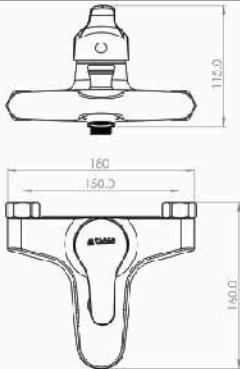

CAIRO Mixer