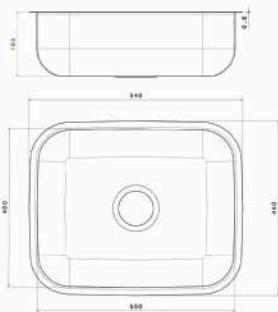

■ GOLD Under Mount Sink

Material : Stainless steel 304
Dimensions : 35x40 CM
Thickness : 0.8
Waste : Without Waste
The Diameter of Waste Slot : 3 inch
The Bowl's Depth : 16.5 CM
The Weight : 2.040 Kg
Packing : 10 Sink in the carton
Code : ssp-110201005