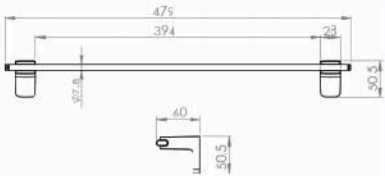

■ Towel Bar (BLACK VENUS)

Body : Zinc alloy
Plated : Electrostatic
Piece Weight : 515 Gram
Packing : 1 PCS In the Package
Code : ACC-120601006