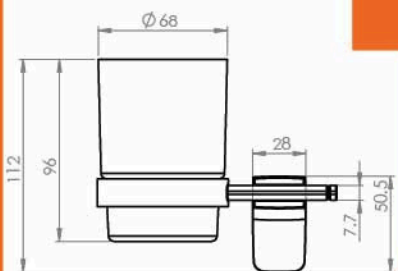

■ Toothbrush cup with holder (BLACK VENUS)

Body : Zinc alloy
Plated : Electrostatic
Piece Weight : 215 Gram
Packing : 1 PCS In the Package
Code : ACC-120601008