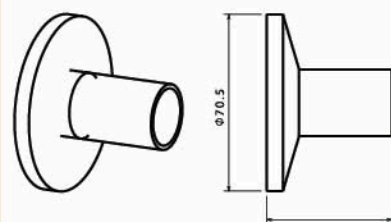

■ Moshtamal Valve (double inside screw

Body : Zinc alloy
Plated : Nickel Chrome
Piece Weight : 92 Gram
Packing : 90 Moshtamal in the Carton
Code : CN-120301005