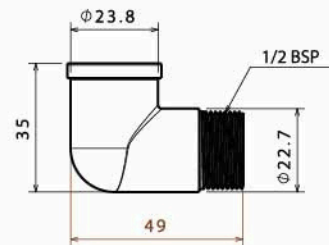

■ Elbow Male 1/2" Sanded

Body : Brass
Plated : Nickel
Piece Weight : 70 Gram
Packing : 20 Elbow in the Package and
10 Packages In the Carton
Code : FT-120501023