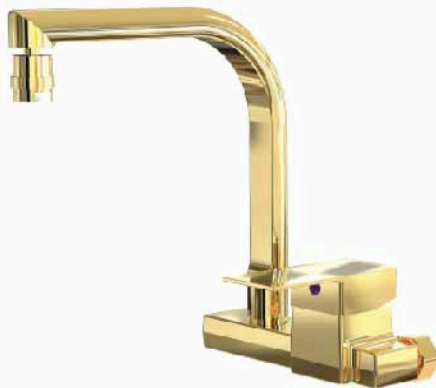

■ CAIRO Kitchen Mixer Wall Mount

Body : Brass
 Handle : Zinc alloy
 Plated : Nickel Chrome
 Piece Weight : 1087 Gram
 Packing : 1 mixer In the Package and
 8 Packages in the Carton
 Quality test : Air Pressure test 10 Bar
 Code : MX-120401007

■ CAIRO Bath Mixer

Body : Brass
 Handle : Zinc alloy
 Plated : Nickel Chrome
 Piece Weight : 870 Gram
 Packing : 1 mixer In the Package and
 8 Packages in the Carton
 Quality test : Air Pressure test 10 Bar
 Code : MX-120401006

■ CAIRO Kitchen Mixer

Body : Brass
 Handle : Zinc alloy
 Plated : Nickel Chrome
 Piece Weight : 870 Gram
 Packing : 1 mixer In the Package and
 8 Packages in the Carton
 Quality test : Air Pressure test 10 Bar
 Code : MX-120401009

Venus Mixer Gold

■ VENUS bath and shower mixer

Body : Brass
 Handle : Zinc alloy
 Plated : Gold plated
 Piece Weight : 1380 Gram
 Packing : 1 mixer In the Package and
 8 Packages in the Carton
 Quality test : Air Pressure test 10 Bar
 Code : MX-120401036