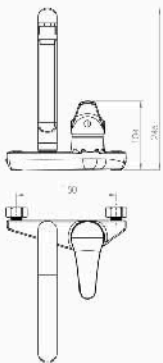

■ Lazourd bath and shower mixer

Body : Brass
Handle : Zinc alloy
Plated : Nickel Chrome
Piece Weight : 1125 Gram
Packing : 1 mixer In the Package and
8 Packages in the Carton
Quality test : Air Pressure test 10 Bar
Code : MX-120401027