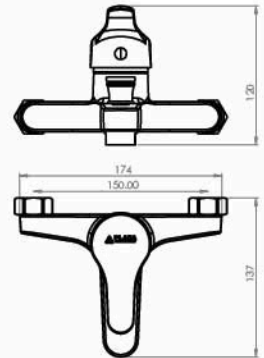

New CAIRO Mixer

■ NEW CAIRO Bath & shower Mixer

Body : Brass
Handle : Zinc alloy
Plated : Nickel Chrome
Piece Weight : 870 Gram
Packing : 1 mixer In the Package and
8 Packages in the Carton
Quality test : Air Pressure test 10 Bar
Code : MX-120401012

■ NEW CAIRO Kitchen Mixer Wall Mount

Body : Brass
Handle : Zink alloy
Plated : Nickel Chrome
Piece Weight : 975 Gram
Packing : 1 mixer In the Package and
8 Packages in the Carton
Quality test : Air Pressure test 10 Bar
Code : MX-120401011

■ NEW CAIRO Bath Mixer

Body : Brass
Handle : Zink alloy
Plated : Nickel Chrome
Piece Weight : 780 Gram
Packing : 1 mixer In the Package and
8 Packages in the Carton
Quality test : Air Pressure test 10 Bar
Code : MX-120401010

■ CAIRO SHATTAF MIXER (11cm)

Body : Brass
Handle : Zinc alloy
Plated : Nickel Chrome
Piece Weight : 650 Gram
Packing : 1 mixer In the Package and
24 Packages in the Carton
Quality test : Air Pressure test 10 Bar
Code : MX-120401001