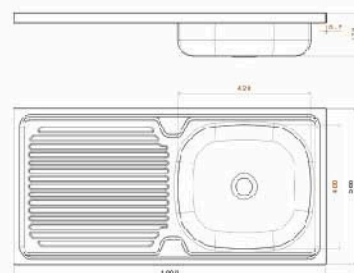

Material : Stainless steel 304
Thickness : 0.7
Dimension : 100 Cm x 50 Cm
The bowl's Dimensions : 42 x 40 CM
The bowl's Depth : 17cm
The Diameter of Waste Slot : 3 Inch
The Weight : 4.070 K.G
Packing : 1 carton for every Sink ,
and every 5 sinks are linked in one
Drain board : Single - available with
right & left drain board .
Code : ssk-110105001