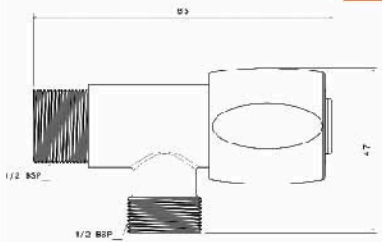

■ Brass Angle Valve (APPLE)

Body : Brass
Handle : Zink alloy
Plated : Nickel Chrome
Cartridge: Ceramic
Piece Weight : 154 Gram
Packing : 2 Valves In the Package and
80 Valve in the Carton
Quality test : Air Pressure test 10 Bar
Code : AV-120101100