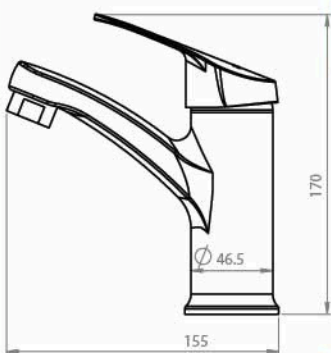

■ Lima bath Mixer

Body : Brass
Handle : Zinc alloy
Plated : Nickel Chrome
Piece Weight : 840 Gram
Packing : 1 mixer In the Package and
8 Packages in the Carton
Quality test : Air Pressure test 10 Bar
Code : MX-120401033