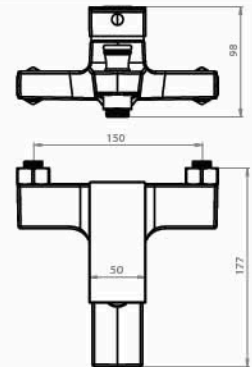

■ VENUS kitchen wall mount mixer

Body : Brass
Handle : Gold plated
Plated : Nickel Chrome
Piece Weight : 1180 Gram
Packing : 1 mixer In the Package and
8 Packages in the Carton
Quality test : Air Pressure test 10 Bar
Code : MX-120401037