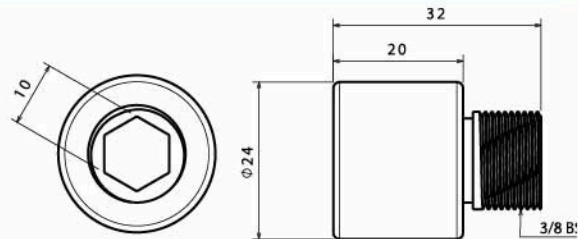

Extension (1/2" x 3/8")

Body : Brass
Plated : Nickel Chrome
Piece Weight : 26 Gram
Packing : 700 Extension in the Carton
Code : FT-12050105