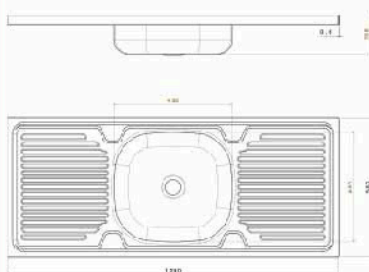

■ Stainless steel sink PLAZA 120 CM