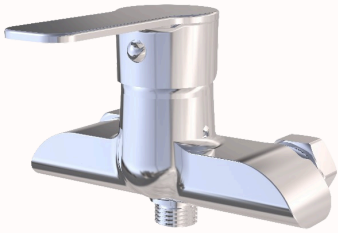

Explore Our Newest

Gama Shattaf Mixer 11 cm

Body: Brass

Handle: Zinc Alloy

Plated: Nickel Chrome

Piece Weight: 833

Packing: 1 mixer in the Package and 8 packages in the Carton

Quality test: Air Pressure test 10 Bar