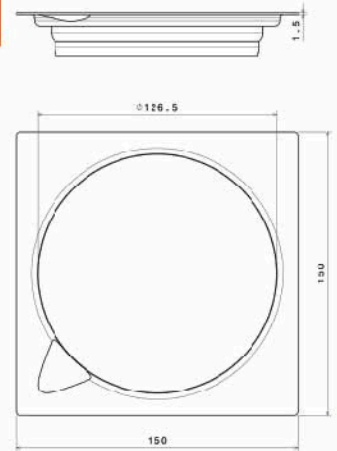

■ Pop Up Floor Drain (SILVER)

Material : Stainless steel 201
SIZE : 20 x 20 cm
Thickness : 1.25 mm
Weight : 535 gram
Code : SSA-110301010

■ Pop Up Floor Drain (SILVER)

Material : Stainless steel 201
SIZE : 15 x 15 cm
Thickness : 1.25 mm
weight : 334 gram
Code : SSA-110301009

■ Pop Up Floor Drain (SILVER)

Material : Stainless steel 201
SIZE : 10 x 10 cm
Thickness : 1.25 mm
weight : 173 gram
Code : SSA-110301008