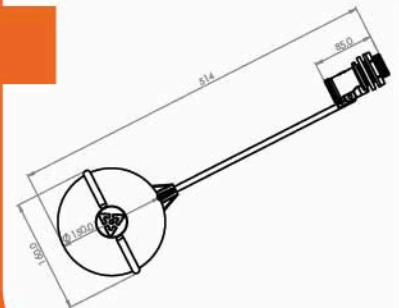

■ Half Mixer Wall (CRYSTAL)

Body : Brass
Handle : Zinc alloy
Plated : Nickel Chrome
Cartridge: Brass
Piece Weight : 305 Gram
Packing : 1 mixer In the Package and
20 Packages in the Carton
Quality test : Air Pressure test 10 Bar
Code : MX-120401025

■ Tank Float Valve (CRYSTAL)

Body : Brass
Size : 1"
Piece Weight : 625 Gram
Ball: PE
Packing : 1 PCS In the Package
20 Packages in the Carton
Code : AV-120101018

■ Tank Float Valve (CRYSTAL)

Body : Brass
Size : 3/4"
Piece Weight : 465 Gram
Ball: PE
Packing : 1 PCS In the Package
20 Packages in the Carton
Code : AV-120101019

■ Shattaf (with stainless steel hose)

Body Contains :
Head : Brass
Bushing : Brass
Handle : Zinc alloy
Outer tube : Brass
Inner tube : aluminum
Plated : Nickel Chrome
Piece Weight : 459 Gram
Packing : 1 mixer In the Package and
20 Packages in the Carton
Quality test : Air Pressure test 10 Bar
Code : MX-1204001005