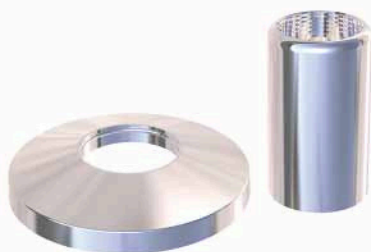

■ Concealed Valve (Roma)

Body : Zinc alloy
Cartridge/core : Brass
Plated : Nickel Chrome
Piece Weight : 325 Gram
Packing : 1 Valve In the Package and
30 Packages in the Carton
Quality test : Air Pressure test 10 Bar
Code : CN-120301004