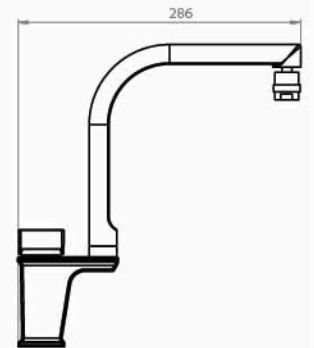

■ VENUS Shattaf mixer (11 cm)

Body : Brass
Handle : Zinc alloy
Plated : Gold plated
Piece Weight : 705 Gram
Packing : 1 mixer In the Package and
24 Packages in the Carton
Quality test : Air Pressure test 10 Bar
Code : MX-120401039