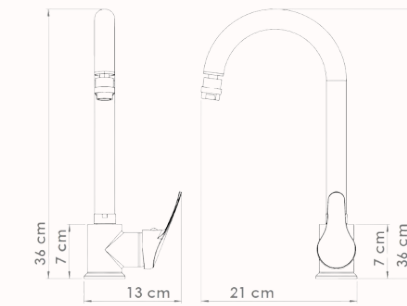

Pro Cairo Tree Mixer

Body: Brass

Handle: Zinc Alloy

Plated: Nickel Chrome

Piece Weight: 1040

Packing: 1 mixer in the Package and 8 packages in the Carton

Quality test: Air Pressure test 10 Bar