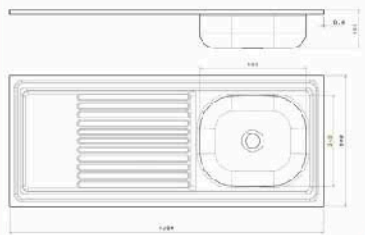

■ Stainless steel sink FAYROUZ 120 CM

Material: Stainless steel 201
Thickness : 0.4
Dimension : 120 Cm x 50 Cm
The bowl's Dimensions : 34 x 40 CM
The bowl's Depth : 13cm
The Diameter of Waste Slot : 2 Inch
The Weight : 2.450 K.G
Packing : 1 carton for every Sink ,
and every 5 sinks are linked in one
Drain board : Single Drainboard
Code : ssk-110102003