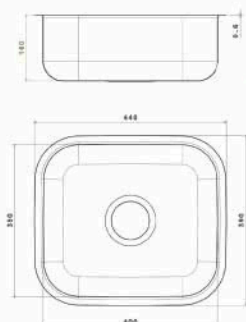

■ SILVER Under Mount Sink

Material : Stainless steel 304
Dimensions : 40x50CM
Thickness : 0.6
Waste : Without Waste
The Diameter of Waste Slot : 3 inch
The Bowl's Depth : 17.5 CM
The Weight : 1.9 Kg
Packing : 10 Sink in the carton
Code : ssp-110201004

■ SILVER Under Mount Sink

Material : Stainless steel 304
Dimensions : 35x40CM
Thickness : 0.6
Waste : Without Waste
The Diameter of Waste Slot : 3 inch
The Bowl's Depth : 16.5 CM
The Weight : 1.510 Kg
Packing : 10 Sink in the carton
Code : ssp-110201003