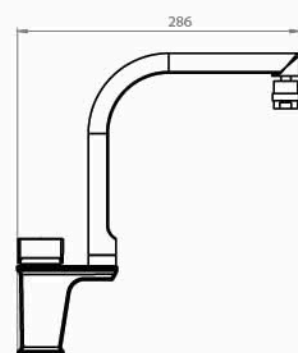

Venus Mixer

■ VENUS bath and shower mixer

Body : Brass
Handle : Zinc alloy
Plated : Nickel Chrome
Piece Weight : 1380 Gram
Packing : 1 mixer In the Package and
8 Packages in the Carton
Quality test : Air Pressure test 10 Bar
Code : MX-120401030

■ VENUS kitchen wall mount mixer

Body : Brass
Handle : Zink alloy
Plated : Nickel Chrome
Piece Weight : 1180 Gram
Packing : 1 mixer In the Package and
8 Packages in the Carton
Quality test : Air Pressure test 10 Bar
Code : MX-120401031

■ VENUS tree mixer

Body : Brass
Handle : Zink alloy
Plated : Nickel Chrome
Piece Weight : 1150 Gram
Packing : 1 mixer In the Package and
8 Packages in the Carton
Quality test : Air Pressure test 10 Bar
Code : MX-120401029

■ VENUS Shattaf mixer (11 cm)

Body : Brass
Handle : Zinc alloy
Plated : Nickel Chrome
Piece Weight : 705 Gram
Packing : 1 mixer In the Package and
24 Packages in the Carton
Quality test : Air Pressure test 10 Bar
Code : MX-120401032