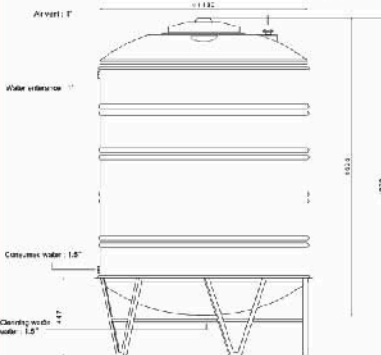

■ PLAZA TANK (1250 LITRE)

Material : Stainless steel 316
Thickness : 0.8 mm
The Weight : 58 KG
The Height : 192.5 CM
The Diameter : 118 CM
Code : sst-110401003