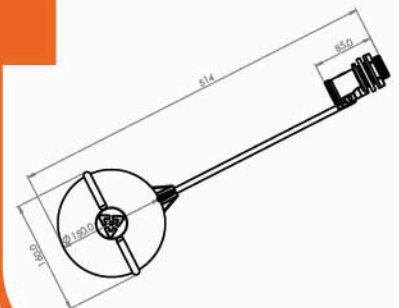

■ Tank Float Valve (CRYSTAL)

Body : Brass
 Size : 1"
 Piece Weight : 625 Gram
 Ball: PE
 Packing : 1 PCS In the Package
 20 Packages in the Carton
 Code : AV-120101018

■ Tank Float Valve (CRYSTAL)

Body : Brass
 Size : 3/4"
 Piece Weight : 465 Gram
 Ball: PE
 Packing : 1 PCS In the Package
 20 Packages in the Carton
 Code : AV-120101019