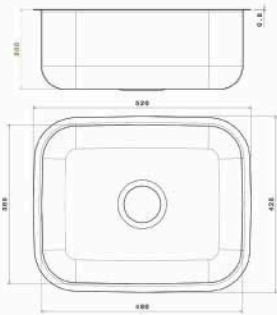

Undermount Stainless steel Sink