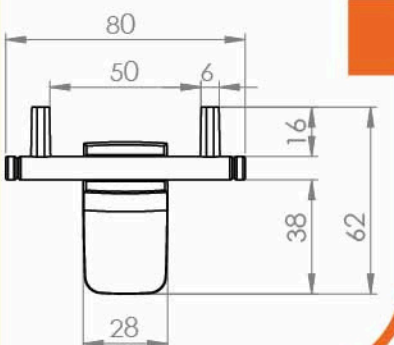

■ Robe Hook (BLACK VENUS)

Body : Zinc alloy
Plated : Electrostatic
Piece Weight : 182 Gram
Packing : 1 PCS In the Package
Code : ACC-120601005