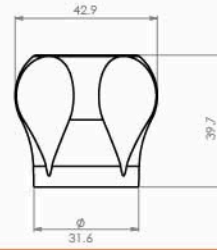

■ Handles Merag

Body : Zinc alloy
Plated : Nickel Chrome
Piece Weight : 75 Gram
Packing : 150 Pieces In the Carton
Code : FT-120501040