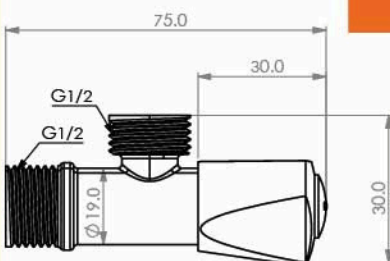

■ Brass Angle Valve (NEW CAIRO)

Body : Brass
Handle : Zinc alloy
Plated : Nickel Chrome
Cartridge: Brass
Piece Weight : 115 Gram
Packing : 12 Valves In the Package and
120 Valve in the Carton
Quality test : Air Pressure test 10 Bar
Code : AV-120101015