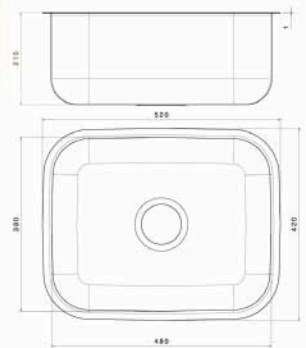

■ GAMA Under Mount Sink

Material : Stainless steel 304
Dimensions : 38 x 48 CM
Thickness : 1mm
Waste : Without Waste
The Diameter of Waste Slot : 3 inch
The Bowl's Depth : 21 CM
The Weight : 3.270 Kg
Packing : Single Sink or 10 in the Carton.
Code : ssp-110201011