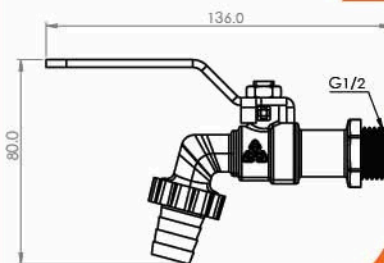

■ Crystal Ball Tap 1/2"

Body : Brass
Handle : Steel
Plated : Nickel
Ball: Brass
Piece Weight : 177 Gram
Packing : 12 Tap In the Package and
10 Packages in the Carton
Quality test : Air Pressure test 10 Bar
Code : TP- 120201009