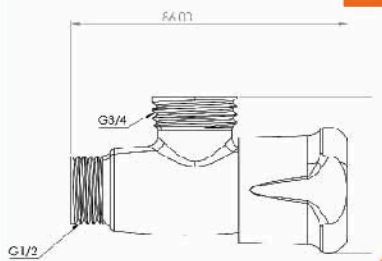

■ Brass Angle Valve (CRYSTAL 3/4 x 1/2)

Body : Brass
Handle : Zink alloy
Plated : Nickel Chrome
Cartridge: Brass
Piece Weight : 236 Gram
Packing : 2 Valves In the Package and
60 Valve in the Carton
Quality test : Air Pressure test 10 Bar
Code : AV-120101006