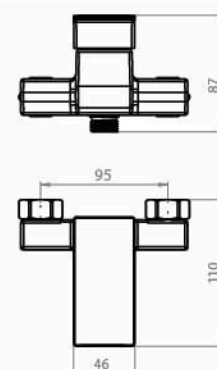

Venus Mixer

■ VENUS bath and shower mixer

Body : Brass
Handle : Zinc alloy
Plated : Nickel Chrome
Piece Weight : 1380 Gram
Packing : 1 mixer In the Package and
8 Packages in the Carton
Quality test : Air Pressure test 10 Bar
Code : MX-120401030

■ VENUS kitchen wall mount mixer

Body : Brass
Handle : Zink alloy
Plated : Nickel Chrome
Piece Weight : 1180 Gram
Packing : 1 mixer In the Package and
8 Packages in the Carton
Quality test : Air Pressure test 10 Bar
Code : MX-120401031

■ VENUS tree mixer

Body : Brass
Handle : Zink alloy
Plated : Nickel Chrome
Piece Weight : 1150 Gram
Packing : 1 mixer In the Package and
8 Packages in the Carton
Quality test : Air Pressure test 10 Bar
Code : MX-120401029

■ VENUS Shattaf mixer (11 cm)

Body : Brass
Handle : Zinc alloy
Plated : Nickel Chrome
Piece Weight : 705 Gram
Packing : 1 mixer In the Package and
24 Packages in the Carton
Quality test : Air Pressure test 10 Bar
Code : MX-120401032