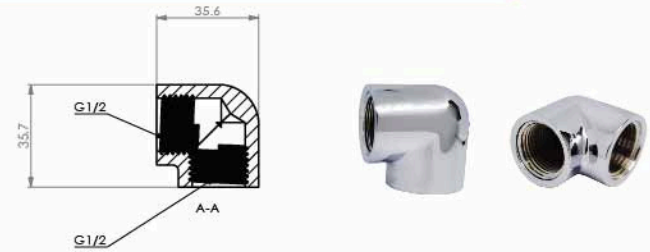

■ Elbow Male Star Nickel Chrome

Body : Brass
Piece Weight : 93 Gram
Packing : 12 Elbow in the Package
10 package In the Carton
Code : FT-120501010