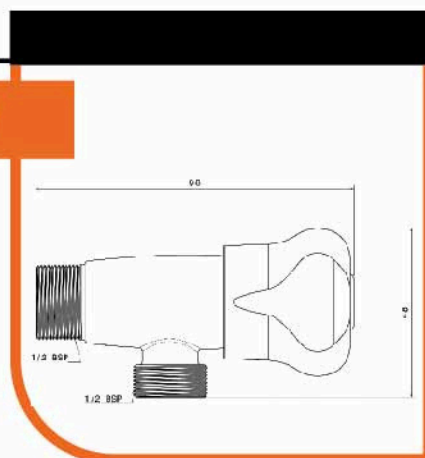

Brass Valves Specification

■ Brass Angle Valve (SILVER)

Body : Brass
 Handle : Zinc alloy
 Plated : Nickel Chrome
 Cartridge : Brass
 Piece Weight : 171 Gram
 Packing : 2 Valves In the Package and
 80 Valve in the Carton
 Quality test : Air Pressure test 10 Bar
 Code : AV-120101001

■ Brass Angle Valve (CRYSTAL)

Body : Brass
 Handle : Zinc alloy
 Plated : Nickel Chrome
 Cartridge : Brass
 Piece Weight : 179 Gram
 Packing : 2 Valves In the Package and
 80 Valve in the Carton
 Quality test : Air Pressure test 10 Bar
 Code : AV-120101002