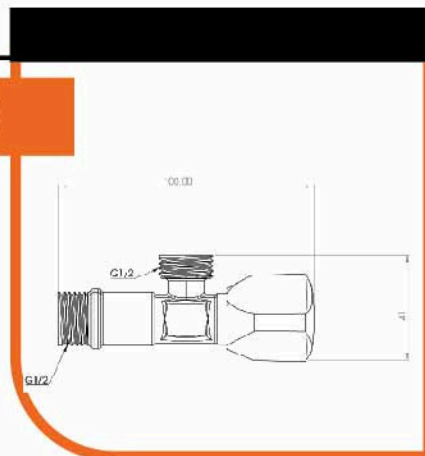

Body : Brass
Handle : Zink alloy
Plated : Nickel Chrome
Cartridge : Brass
Piece Weight : 173 Gram
Packing : 2 Valves In the Package and
120 Valve in the Carton
Quality test : Air Pressure test 10 Bar
Code : AV-120101003