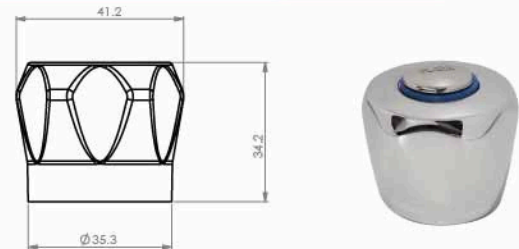

■ Handles Daiamond

Body : Zinc alloy
Plated : Nickel Chrome
Piece Weight : 72 Gram
Packing : 150 Pieces In the Carton
Code : FT-120501039