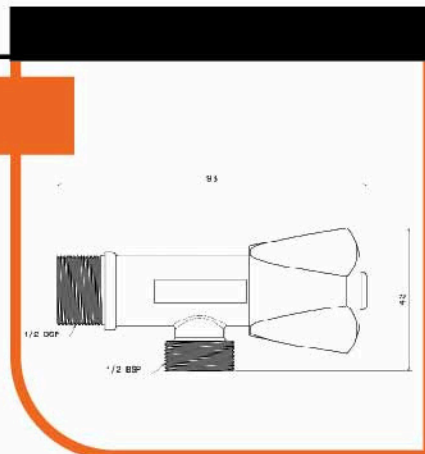

Body : Brass
Handle : Zinc alloy
Plated : Nickel Chrome
Cartridge : Brass
Piece Weight : 171 Gram
Packing : 2 Valves In the Package and
80 Valve in the Carton
Quality test : Air Pressure test 10 Bar
Code : AV-120101001