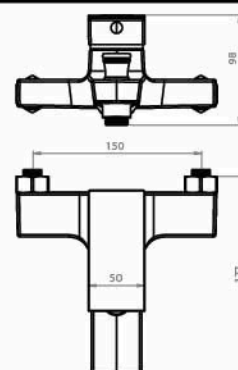

Dream Home
VISIT OUR STORE
MAKE YOUR DREAM HOME
WWW.PLAZAMETAS.COM

Mixers Specification

Venus Mixer

■ VENUS bath and shower mixer

Body : Brass
 Handle : Zinc alloy
 Plated : Nickel Chrome
 Piece Weight : 1380 Gram
 Packing : 1 mixer In the Package and
 8 Packages in the Carton
 Quality test : Air Pressure test 10 Bar
 Code : MX-120401030