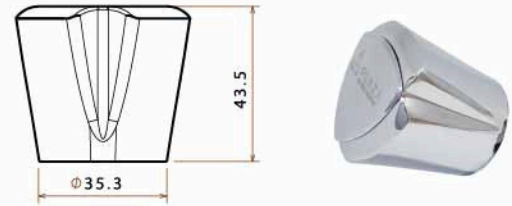

■ Handles Galaxy

Body : Zinc alloy
Plated : Nickel Chrome
Piece Weight : 131 Gram
Packing : 120 Pieces In the Carton
Code : FT-120501036