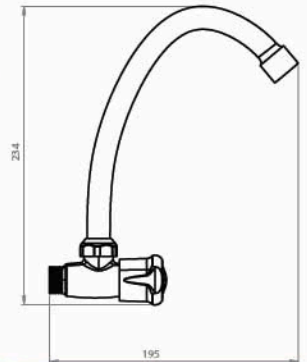

■ Half Mixer Wall (CRYSTAL)

Body : Brass
Handle : Zinc alloy
Plated : Nickel Chrome
Cartridge: Brass
Piece Weight : 305 Gram
Packing : 1 mixer In the Package and
20 Packages in the Carton
Quality test : Air Pressure test 10 Bar
Code : MX-120401025

■ Tank Float Valve (CRYSTAL)

Body : Brass
Size : 1"
Piece Weight : 625 Gram
Ball: PE
Packing : 1 PCS In the Package
20 Packages in the Carton
Code : AV-120101018