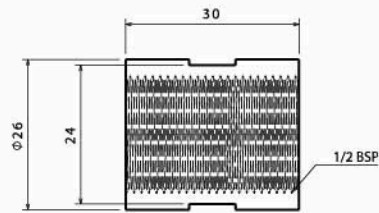

Extension (1/2" x 1/2")

Body : Brass
Plated : Nickel Chrome
Piece Weight : 46 Gram
Packing : 400 Extension in the Carton
Code : FT-12050104