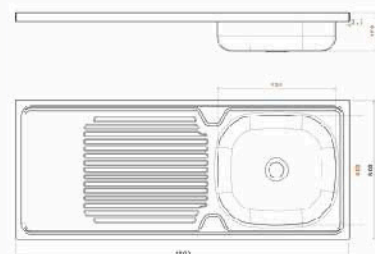

Material : Stainless steel 304
Thickness : 0.7
Dimension : 120 CM x 50 CM
The bowl's Dimensions : 42 x 40 CM
The bowl's Depth : 17 cm
The Diameter of Waste Slot : 3 Inch
The Weight : 4.650 K.G
Packing : 1 carton for every Sink ,
and every 5 sinks are linked in one
Drain board : Single - available with
right & left drain board.
Code : ssk-110105002