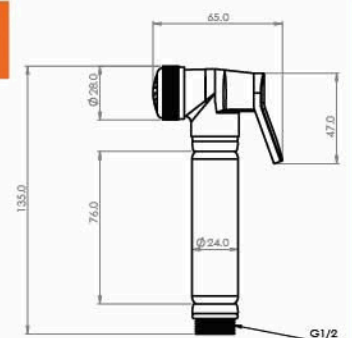

■ Shattaf (with stainless steel hose)

Body Contains :
Head : Brass
Bushing : Brass
Handle : Zinc alloy
Outer tube : Brass
Inner tube : aluminum
Plated : Nickel Chrome
Piece Weight : 459 Gram
Packing : 1 mixer In the Package and
20 Packages in the Carton
Quality test : Air Pressure test 10 Bar
Code : MX-1204001005