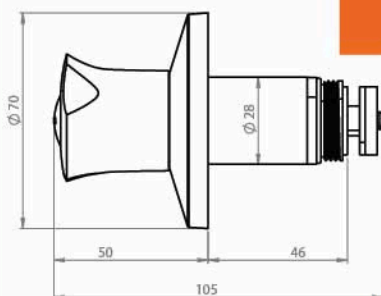

■ Concealed Valve (Louts)

Body : Zinc alloy
Cartridge/core : Brass
Plated : Nickel Chrome
Piece Weight : 279 Gram
Packing : 1 Valve In the Package and
30 Packages in the Carton
Quality test : Air Pressure test 10 Bar
Code : CN-120301006