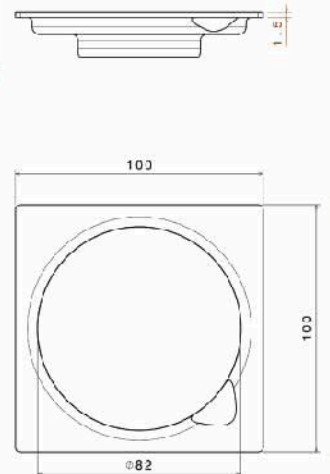

■ Pop Up Floor Drain (TOUCH)

Material : Stainless steel 201
Size : 20 x 20 cm
Thickness : 1 mm
weight : 557 gram
Code : SSA-110301004

■ Pop Up Floor Drain (TOUCH)

Material : Stainless steel 201
Size : 15 x 15 cm
Thickness : 1 mm
weight : 363 gram
Code : SSA-110301003