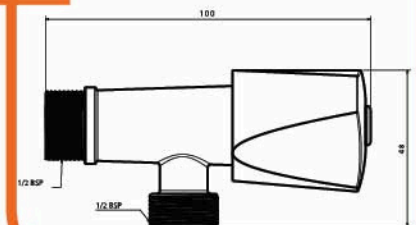

■ Brass Angle Valve (STYLE)

Body : Brass
Handle : Zinc alloy
Plated : Nickel Chrome
Cartridge: Brass
Piece Weight : 195 Gram
Packing : 2 Valves In the Package and
80 Valve in the Carton
Quality test : Air Pressure test 10 Bar
Code : AV-120101009