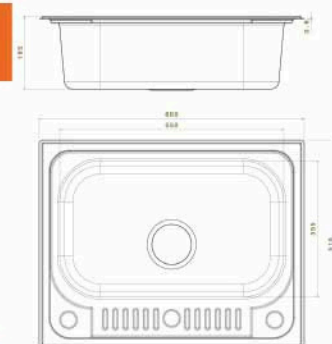

■ STYLE Under Mount Sink

Material : Stainless steel 304
 Dimensions : 66 x 51 CM
 Thickness : 0.8
 Waste : With Waste
 The Diameter of Waste Slot : 3 inch
 The Bowl's Depth : 18 CM
 The Weight : 3.37 Kg
 Packing : Single Sink or 5 in the Carton.
 With waste set Code : ssp-110202001
 Without waste set Code : ssp-110201009