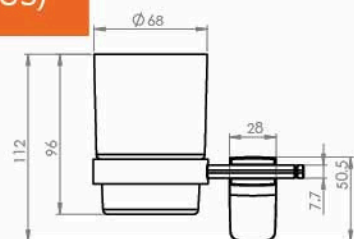

Body : Zinc alloy
Plated : Nickel Chrome
Piece Weight : 215 Gram
Packing : 1 PCS In the Package
Code : ACC-120601004