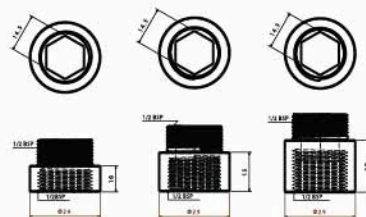

■ Extension Bushing kit 170 g Nickel Chrome

Body : Brass
Piece Weight : 170 Gram
Packing : 1 In the Package and
80 Packages in the Carton
Code : FT-120501005