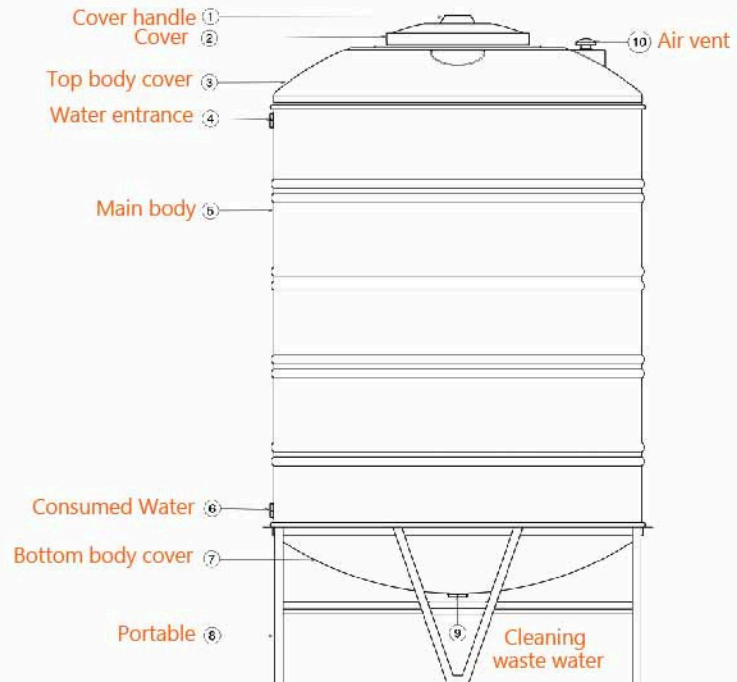

Stainless steel Water Tank Specification

ALL TANKS INCLUDE