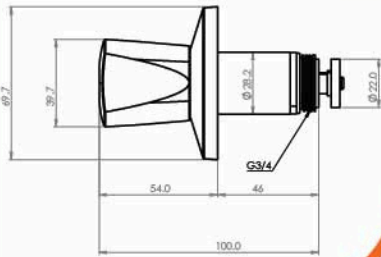

Concealed Valve Specification

Concealed Valve

■ Concealed Valve (Style)

Body : Zinc alloy
Cartridge/core : Brass
Plated : Nickel Chrome
Piece Weight : 305 Gram
Packing : 1 Valve In the Package and
30 Packages in the Carton
Quality test : Air Pressure test 10 Bar
Code : CN-120301001