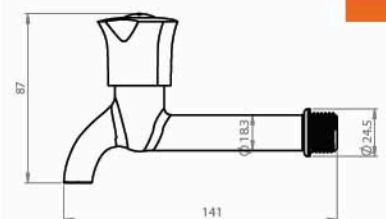

■ Long Louts Tap

Body : Brass
Handle : Zinc alloy
Plated : Nickel Chrome
Cartridge: Brass
Piece Weight : 227 Gram
Packing : 5 Tap In the Package and
60 Packages in the Carton
Quality test : Air Pressure test 10 Bar
Code : TP-120201010