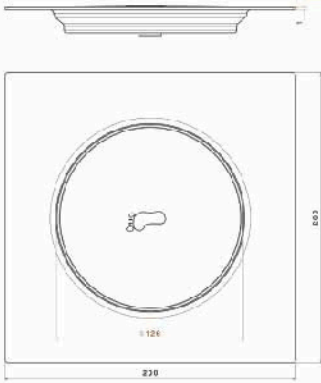

■ Pop Up Floor Drain (TOUCH)

Material : Stainless steel 201
Size : 20 x 20 cm
Thickness : 1 mm
weight : 557 gram
Code : SSA-110301004