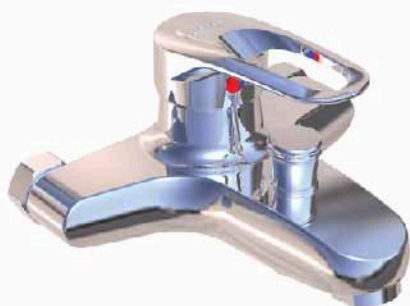

Solitaire Mixer

■ Solitaire Bath & shower Mixer

Body : Brass
Handle : Zinc alloy
Plated : Nickel Chrome
Piece Weight : 1455 Gram
Packing : 1 mixer In the Package and
8 Packages in the Carton
Quality test : Air Pressure test 10 Bar
Code : MX-120401019