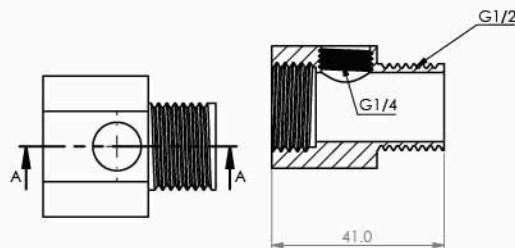

■ 3 Way Extension Nipple

Body : Brass
Plated : Nickel Chrome
Piece Weight : 42 Gram
Packing : 150 Pieces In the Carton
Code : FT-120501031