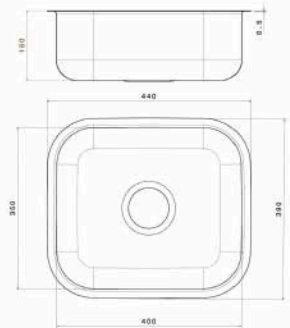

Undermount Stainless steel Sink Specification

■ FAYROUZ Under Mount Sink

Material : Stainless steel 304
 Dimensions : 40x50 CM
 Thickness : 0.5
 Waste : Without Waste
 The Diameter of Waste Slot : 3 inch
 The Bowl's Depth : 17 CM
 The Weight : 1.740 KG
 Packing : 10 Sink in the carton
 Code : ssp-110201002

■ FAYROUZ Under Mount Sink

Material : Stainless steel 304
 Dimensions : 35x40 CM
 Thickness : 0.5
 Waste : Without Waste
 The Diameter of Waste Slot : 3 inch
 The Bowl's Depth : 16 CM
 The Weight : 1.280 KG
 Packing : 10 Sink in the one carton
 Code : ssp-110201001