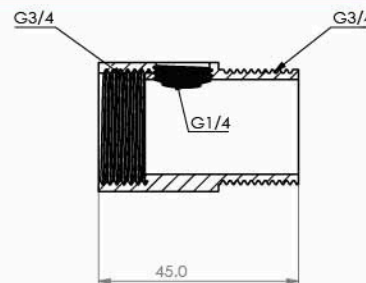

■ Nipple 3.5 cm Without Nickel

Body : Brass
Piece Weight : 39 Gram
Packing : 400 Nipple In the Carton
Code : FT-120501026

■ Pipe End Cap Male

Body : Brass
Plated : Nickel Chrome
Piece Weight : 20 Gram
Packing : 800 pieces In the Carton
Code : FT-120501027

■ Male Adapter Lead Free

Body : Brass
Plated : Nickel Chrome
Piece Weight : 35 Gram
Packing : 200 pieces in carton
Code : FT-120501028

■ Male Adapter Lead Free (Without Nickel)

Body : Brass
Piece Weight : 34 Gram
Packing : 200 pieces in carton
Code : FT-120501029

■ Extension Fitting Hot And Cold

Body : Brass
Plated : Nickel Chrome
Piece Weight : 160 Gram
Packing : double pieces in package one with outlet and one without and 80 package in carton
Code : FT-120501030

■ 3 Way Extension Nipple

Body : Brass
Plated : Nickel Chrome
Piece Weight : 42 Gram
Packing : 150 Pieces In the Carton
Code : FT-120501031

■ Mixer push With O-Ring

Body : Brass
Piece Weight : 16 Gram
Packing : 800 Pieces In the Carton
Code : FT-120501032