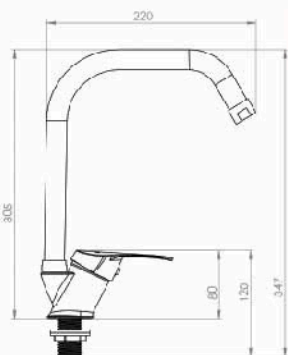

■ CAIRO Bath Mixer

Body : Brass
Handle : Zinc alloy
Plated : Nickel Chrome
Piece Weight : 870 Gram
Packing : 1 mixer In the Package and
8 Packages in the Carton
Quality test : Air Pressure test 10 Bar
Code : MX-120401006

■ CAIRO Kitchen Mixer

Body : Brass
Handle : Zinc alloy
Plated : Nickel Chrome
Piece Weight : 870 Gram
Packing : 1 mixer In the Package and
8 Packages in the Carton
Quality test : Air Pressure test 10 Bar
Code : MX-120401009