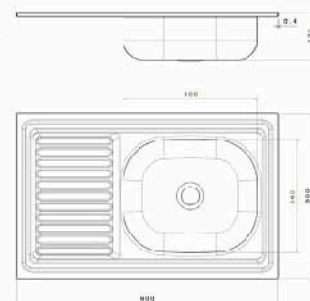

■ Stainless steel sink PLAZA 150 CM

Material : Stainless steel 201
 Thickness : 0.6
 Dimension : 150 Cm x 50 Cm
 The bowl's Dimensions : 42 x 40 CM
 The bowl's Depth : 15 cm
 The Diameter of Waste Slot : 2 Inch
 The Weight : 5.250 K.G
 Packing : 1 carton for every Sink ,
 and every 5 sinks are linked in one
 Drain board : Double Drainboard
 Code : ssk-110104004

FAYROUZ SINK

■ Stainless steel sink FAYROUZ 80 CM

Material : Stainless steel 201
 Thickness : 0.4
 Dimension : 80 Cm x 50 Cm
 The bowl's Dimensions : 34 x 40 CM
 The bowl's Depth : 13 cm
 The Diameter of Waste Slot : 2 Inch
 The Weight : 1.850 K.G
 Packing : 1 carton for every Sink ,
 and every 5 sinks are linked in one
 Drain board : Single Drainboard
 Code : ssk-110102001