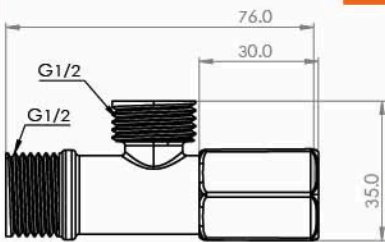

■ Brass Angle Valve (CAIRO)

Body : Brass
Handle : Zink alloy
Plated : Nickel Chrome
Cartridge: Brass
Piece Weight : 115 Gram
Packing : 12 Valves In the Package and
120 Valve in the Carton
Quality test : Air Pressure test 10 Bar
Code : AV-120101014