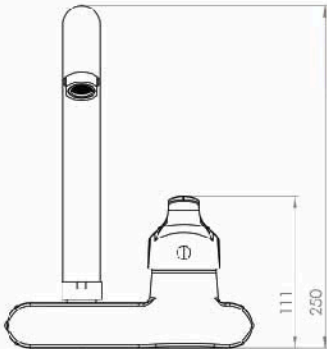

CAIRO Mixer

■ CAIRO Bath & shower Mixer

Body : Brass
 Handle : Zinc alloy
 Plated : Nickel Chrome
 Piece Weight : 1405 Gram
 Packing : 1 mixer In the Package and
 8 Packages in the Carton
 Quality test : Air Pressure test 10 Bar
 Code : MX-120401008