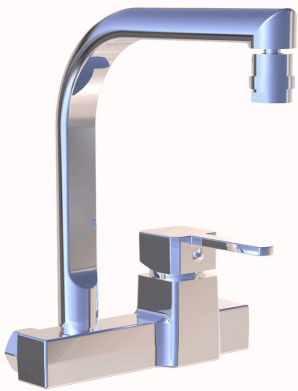

Explore Our Newest

Mega Tree Mixer

Body: Brass

Handle: Zinc Alloy

Plated: Nickel Chrome

Piece Weight: 1265

Packing: 1 mixer in the Package and 8 packages in the Carton

Quality test: Air Pressure test 10 Bar