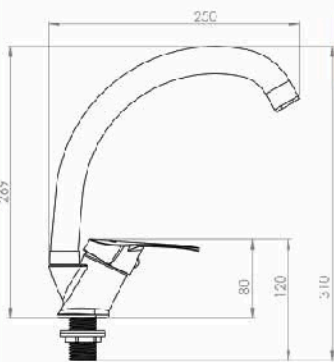

CAIRO Mixer

■ CAIRO Bath & shower Mixer

Body : Brass
 Handle : Zinc alloy
 Plated : Nickel Chrome
 Piece Weight : 1405 Gram
 Packing : 1 mixer In the Package and
 8 Packages in the Carton
 Quality test : Air Pressure test 10 Bar
 Code : MX-120401008

■ CAIRO Kitchen Mixer Wall Mount

Body : Brass
 Handle : Zinc alloy
 Plated : Nickel Chrome
 Piece Weight : 1087 Gram
 Packing : 1 mixer In the Package and
 8 Packages in the Carton
 Quality test : Air Pressure test 10 Bar
 Code : MX-120401007