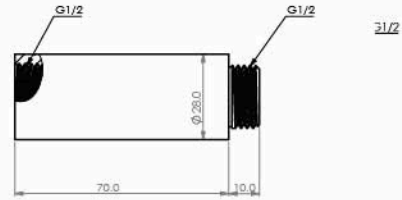

PLAZA
 FOR METAL INDUSTRIES

Extension 5cm

Body : Brass
 Plated : Nickel Chrome
 Piece Weight : 81 Gram
 Packing : 120 Extension in the Carton
 Code : FT-12050102

Extension 7cm

Body : Brass
 Plated : Nickel Chrome
 Piece Weight : 115 Gram
 Packing : 100 Extension in the Carton
 Code : FT-12050103