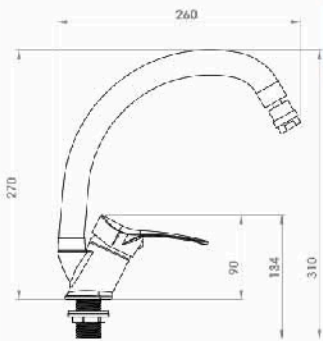

■ Lazourd kitchen wall mount mixer

Body : Brass
Handle : Zink alloy
Plated : Gold plated
Piece Weight : 1015 Gram
Packing : 1 mixer In the Package and
8 Packages in the Carton
Quality test : Air Pressure test 10 Bar
Code : MX-120401041

■ Lazourd tree mixer

Body : Brass
Handle : Zink alloy
Plated : Gold plated
Piece Weight : 905 Gram
Packing : 1 mixer In the Package and
8 Packages in the Carton
Quality test : Air Pressure test 10 Bar
Code : MX-120401041