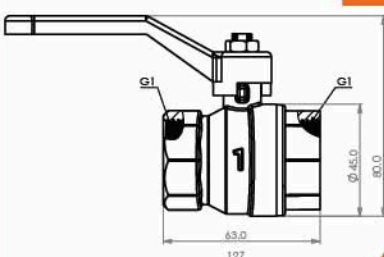

■ Crystal Ball Valve 1"

Body : Brass
Handle : Steel
Piece Weight : 400 Gram
Ball: Brass
Packing : 8 Valves In the Package and
10 Packages in the Carton
Quality test : Air Pressure test 10 Bar
Code : AV-120101017