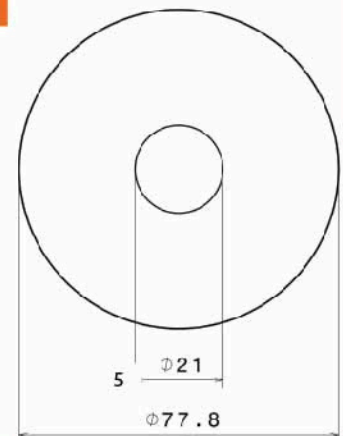

Accessories Specification

■ Towel Bar (VENUS)

Body : Zinc alloy
 Plated : Nickel Chrome
 Piece Weight : 515 Gram
 Packing : 1 PCS In the Package
 Code : ACC-120601002

■ Soap Dish With Holder (VENUS)

Body : Zinc alloy
 Plated : Nickel Chrome
 Piece Weight : 215 Gram
 Packing : 1 PCS In the Package
 Code : ACC-120601003