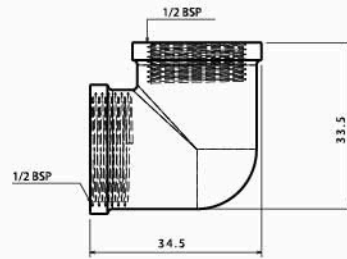

■ Elbow Female 1/2"

Body : Brass
Plated : Nickel Chrome
Piece Weight : 50 Gram
Packing : 200 In the Carton
Code : FT-120501019