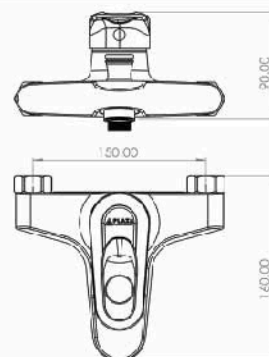

■ Solitaire Kitchen Mixer Wall Mount

Body : Brass
Handle : Zink alloy
Plated : Nickel Chrome
Piece Weight : 1135 Gram
Packing : 1 mixer In the Package and
8 Packages in the Carton
Quality test : Air Pressure test 10 Bar
Code : MX-120401018