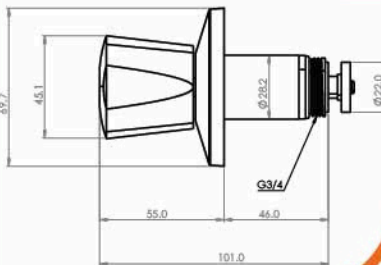

■ Concealed Valve (Star)

Body : Zinc alloy
Cartridge/core : Brass
Plated : Nickel Chrome
Piece Weight : 325 Gram
Packing : 1 Valve In the Package and
30 Packages in the Carton
Quality test : Air Pressure test 10 Bar
Code : CN-120301002