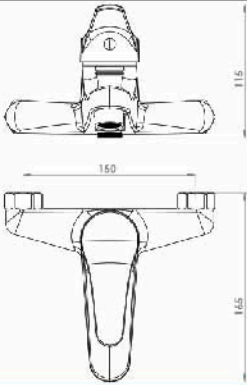

Lazourd Mixer Gold