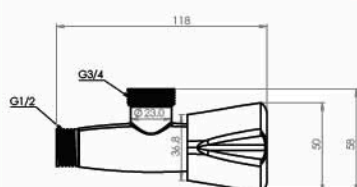

■ Half Mixer Wall (Galaxy)

Body : Brass
Handle : Zinc alloy
Plated : Nickel Chrome
Cartridge: Brass
Piece Weight : 380 Gram
Packing : 1 mixer In the Package and
20 Packages in the Carton
Quality test : Air Pressure test 10 Bar
Code : MX-120401003