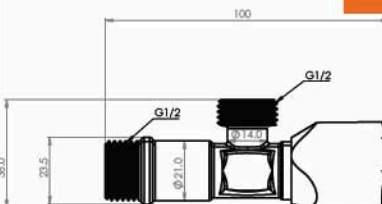

■ Brass Angle Valve (SOLITAIRE)

Body : Brass
Handle : Zinc alloy
Plated : Nickel Chrome
Cartridge: Brass
Piece Weight : 165 Gram
Packing : 2 Valves In the Package and
80 Valve in the Carton
Quality test : Air Pressure test 10 Bar
Code : AV-120101007