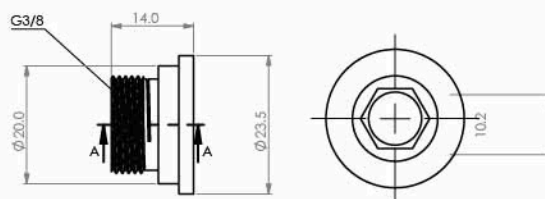

■ Mixer push With O-Ring

Body : Brass
Piece Weight : 16 Gram
Packing : 800 Pieces In the Carton
Code : FT-120501032