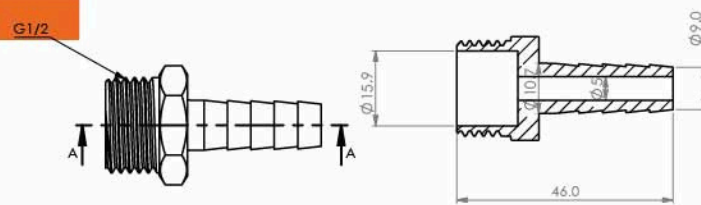

■ Male Adapter Lead Free

Body : Brass
 Plated : Nickel Chrome
 Piece Weight : 35 Gram
 Packing : 200 pieces in carton
 Code : FT-120501028

■ Male Adapter Lead Free (Without Nickel)

Body : Brass
 Piece Weight : 34 Gram
 Packing : 200 pieces in carton
 Code : FT-120501029