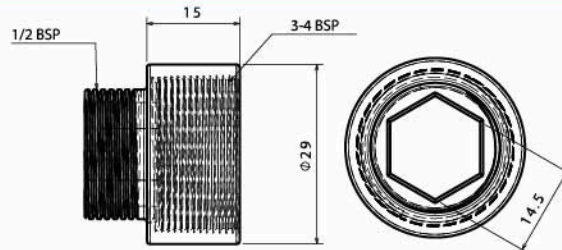

Extension (1/2" x 3/4")

Body : Brass
Plated : Nickel Chrome
Piece Weight : 33 Gram
Packing : 800 Extension in the Carton
Code : FT-12050106