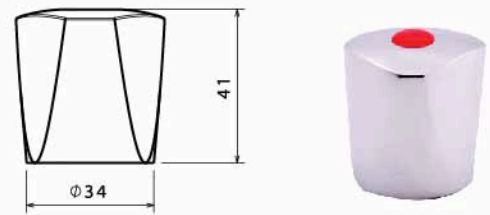

■ Handles Style

Body : Zinc alloy
Plated : Nickel Chrome
Piece Weight : 85 Gram
Packing : 150 Pieces In the Carton
Code : FT-120501035

■ Handles Galaxy

Body : Zinc alloy
Plated : Nickel Chrome
Piece Weight : 131 Gram
Packing : 120 Pieces In the Carton
Code : FT-120501036