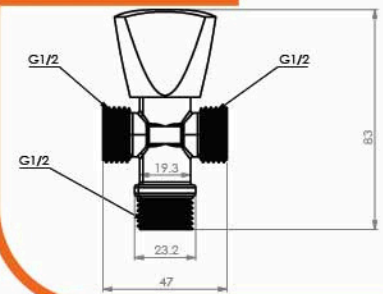

■ Brass Angle Valve (TWO WAY ANGLE VALVE)

Body : Brass
Handle : Zinc alloy
Plated : Nickel Chrome
Cartridge: Brass
Piece Weight : 180 Gram
Packing : 2 Valves In the Package and
60 Valve in the Carton
Quality test : Air Pressure test 10 Bar
Code : AV-120101010