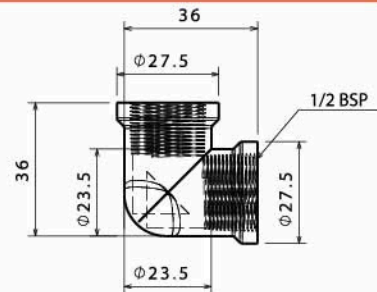

■ Elbow Female 1/2" Sanded

Body : Brass
Plated : Nickel
Piece Weight : 58 Gram
Packing : 20 Elbow in the Package and
10 Packages In the Carton
Code : FT-120501022