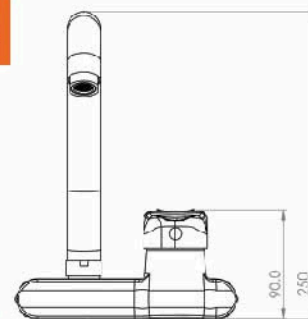

Solitaire Mixer

■ Solitaire Bath & shower Mixer

Body : Brass
Handle : Zinc alloy
Plated : Nickel Chrome
Piece Weight : 1455 Gram
Packing : 1 mixer In the Package and
8 Packages in the Carton
Quality test : Air Pressure test 10 Bar
Code : MX-120401019

■ Solitaire Kitchen Mixer Wall Mount

Body : Brass
Handle : Zink alloy
Plated : Nickel Chrome
Piece Weight : 1135 Gram
Packing : 1 mixer In the Package and
8 Packages in the Carton
Quality test : Air Pressure test 10 Bar
Code : MX-120401018

■ Solitaire Bath Mixer

Body : Brass
Handle : Zink alloy
Plated : Nickel Chrome
Piece Weight : 910 Gram
Packing : 1 mixer In the Package and
8 Packages in the Carton
Quality test : Air Pressure test 10 Bar
Code : MX-120401017

■ Solitaire Kitchen Mixer

Body : Brass
Handle : Zinc alloy
Plated : Nickel Chrome
Piece Weight : 910 Gram
Packing : 1 mixer In the Package and
8 Packages in the Carton
Quality test : Air Pressure test 10 Bar
Code : MX-120401020