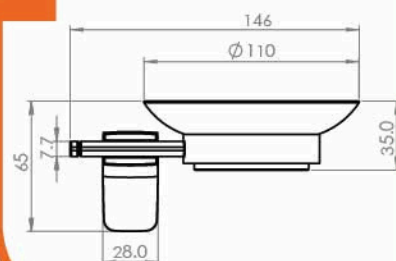

Accessories Specification

■ Towel Bar (VENUS)

Body : Zinc alloy
 Plated : Nickel Chrome
 Piece Weight : 515 Gram
 Packing : 1 PCS In the Package
 Code : ACC-120601002

■ Soap Dish With Holder (VENUS)

Body : Zinc alloy
 Plated : Nickel Chrome
 Piece Weight : 215 Gram
 Packing : 1 PCS In the Package
 Code : ACC-120601003