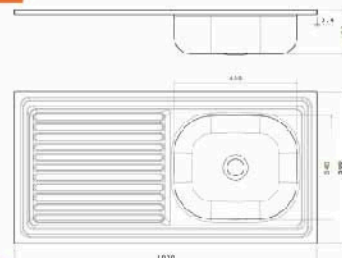

■ Stainless steel sink FAYROUZ 100 CM

Material : Stainless steel 201
Thickness : 0.4
Dimension : 100 Cm x 50 Cm
The bowl's Dimensions : 34 x 40 CM
The bowl's Depth : 13 cm
The Diameter of Waste Slot : 2 Inch
The Weight : 2.100 K.G
Packing : 1 carton for every Sink ,
and every 5 sinks are linked in one
Drain board : Single Drainboard
Code : ssk-110102002