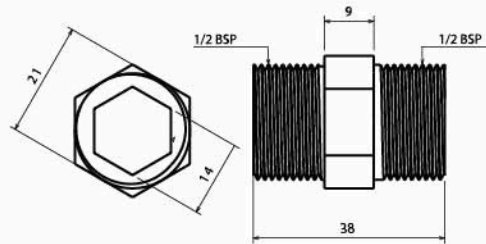

■ Nipple 3.5 cm Without Nickel

Body : Brass
Piece Weight : 39 Gram
Packing : 400 Nipple In the Carton
Code : FT-120501026