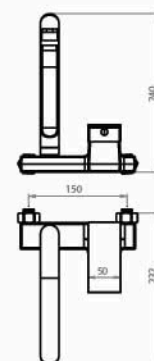

Venus Mixer

■ VENUS bath and shower mixer

Body : Brass
Handle : Zinc alloy
Plated : Nickel Chrome
Piece Weight : 1380 Gram
Packing : 1 mixer In the Package and
8 Packages in the Carton
Quality test : Air Pressure test 10 Bar
Code : MX-120401030

■ VENUS kitchen wall mount mixer

Body : Brass
Handle : Zink alloy
Plated : Nickel Chrome
Piece Weight : 1180 Gram
Packing : 1 mixer In the Package and
8 Packages in the Carton
Quality test : Air Pressure test 10 Bar
Code : MX-120401031

■ VENUS tree mixer

Body : Brass
Handle : Zink alloy
Plated : Nickel Chrome
Piece Weight : 1150 Gram
Packing : 1 mixer In the Package and
8 Packages in the Carton
Quality test : Air Pressure test 10 Bar
Code : MX-120401029

■ VENUS Shattaf mixer (11 cm)

Body : Brass
Handle : Zinc alloy
Plated : Nickel Chrome
Piece Weight : 705 Gram
Packing : 1 mixer In the Package and
24 Packages in the Carton
Quality test : Air Pressure test 10 Bar
Code : MX-120401032