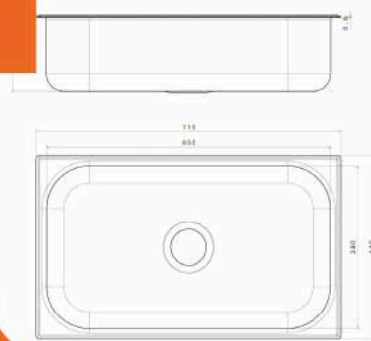

■ STYLE Under Mount Sink

Material : Stainless steel 304
 Dimensions : 66 x 51 CM
 Thickness : 0.8
 Waste : With Waste
 The Diameter of Waste Slot : 3 inch
 The Bowl's Depth : 18 CM
 The Weight : 3.37 Kg
 Packing : Single Sink or 5 in the Carton.
 With waste set Code : ssp-110202001
 Without waste set Code : ssp-110201009