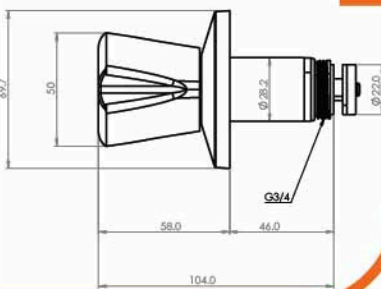

■ Concealed Valve (Galaxy)

Body : Zinc alloy
Cartridge/core : Brass
Plated : Nickel Chrome
Piece Weight : 315 Gram
Packing : 1 Valve In the Package and
30 Packages in the Carton
Quality test : Air Pressure test 10 Bar
Code : CN-120301003