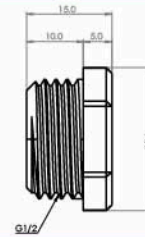

■ Pipe End Cap Male

Body : Brass
Plated : Nickel Chrome
Piece Weight : 20 Gram
Packing : 800 pieces In the Carton
Code : FT-120501027