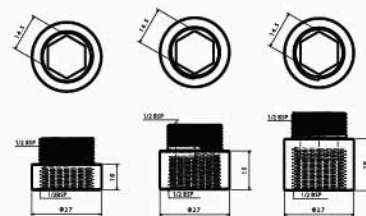

■ Extension Bushing kit 120g Nickel Chrome

Body : Brass
Piece Weight : 120 Gram
Packing : 15 In the Package and
10 Packages in the Carton
Code : FT-120501006