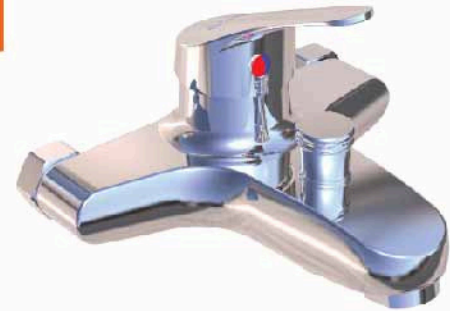

CAIRO Mixer

■ CAIRO Bath & shower Mixer

Body : Brass
 Handle : Zinc alloy
 Plated : Nickel Chrome
 Piece Weight : 1405 Gram
 Packing : 1 mixer In the Package and
 8 Packages in the Carton
 Quality test : Air Pressure test 10 Bar
 Code : MX-120401008