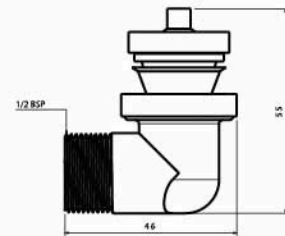

■ Elbow Nozzle Without Nickel Chrome

The face plated with nickel but the body whithout nickel

Body : Brass
Piece Weight : 80 Gram
Packing : 20 elbow In the Package and
10 Packages in the Carton
Code : FT-120501004