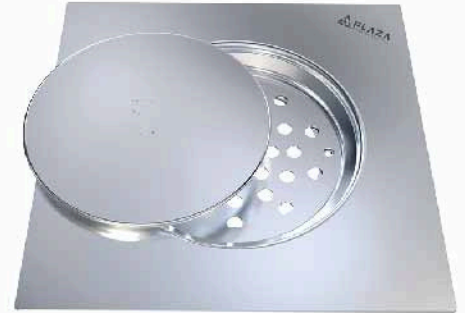

■ Pop Up Floor Drain (TOUCH)

Material : Stainless steel 201
Size : 20 x 20 cm
Thickness : 1 mm
weight : 557 gram
Code : SSA-110301004

■ Pop Up Floor Drain (TOUCH)

Material : Stainless steel 201
Size : 15 x 15 cm
Thickness : 1 mm
weight : 363 gram
Code : SSA-110301003

■ Pop Up Floor Drain (CARD)

Material : Stainless steel 201
Size : 20 x 20 cm
Thickness : 0.4 mm
weight : 160 gram
Code : SSA-110301002