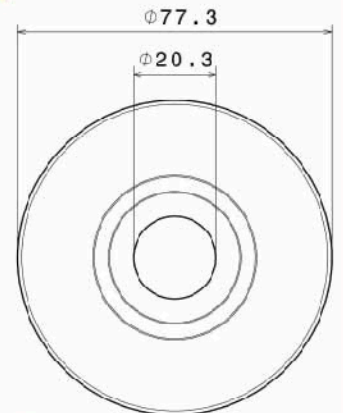

■ Faucet cover Silver

Material : Stainless steel 201
Thickness : 0.5 mm
Weight : 21 gram
Code : SSA-110302001