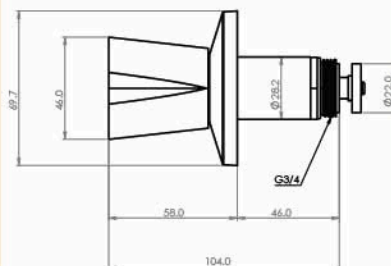

■ Concealed Valve (Roma)

Body : Zinc alloy
Cartridge/core : Brass
Plated : Nickel Chrome
Piece Weight : 325 Gram
Packing : 1 Valve In the Package and
30 Packages in the Carton
Quality test : Air Pressure test 10 Bar
Code : CN-120301004