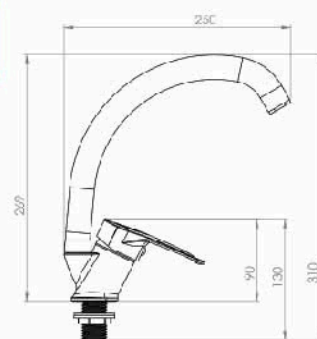

■ Solitaire Bath Mixer

Body : Brass
Handle : Zink alloy
Plated : Nickel Chrome
Piece Weight : 910 Gram
Packing : 1 mixer In the Package and
8 Packages in the Carton
Quality test : Air Pressure test 10 Bar
Code : MX-120401017