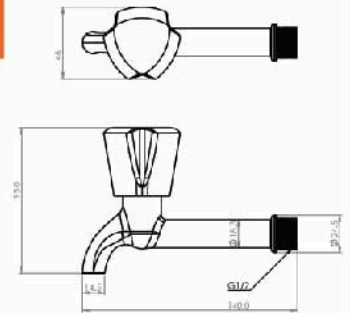

■ Long Galaxy Tap

Body : Brass
Handle : Zinc alloy
Plated : Nickel Chrome
Cartridge: Brass
Piece Weight : 328 Gram
Packing : 1 Tap In the Package and
60 Packages in the Carton
Quality test : Air Pressure test 10 Bar
Code : TP-120201004