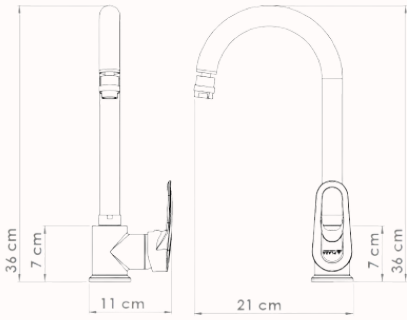

Explore Our Newest

Pro Solitaire Tree Mixer

Body: Brass

Handle: Zinc Alloy

Plated: Nickel Chrome

Piece Weight: 1095

Packing: 1 mixer in the Package and 8 packages in the Carton

Quality test: Air Pressure test 10 Bar