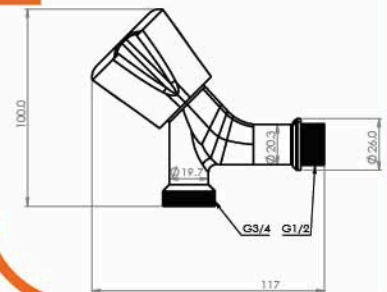

■ Galaxy Washer Tap

Body : Brass
Handle : Zinc alloy
Plated : Nickel Chrome
Cartridge: Brass
Piece Weight : 305 Gram
Packing : 1 Tap In the Package and
60 Packages in the Carton
Quality test : Air Pressure test 10 Bar
Code : TP-120201005