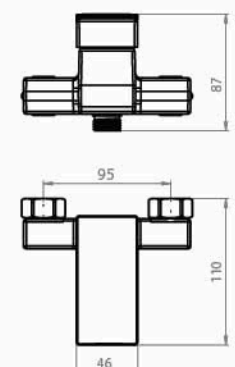

Venus Mixer Gold

■ VENUS bath and shower mixer

Body : Brass
Handle : Zinc alloy
Plated : Gold plated
Piece Weight : 1380 Gram
Packing : 1 mixer In the Package and
8 Packages in the Carton
Quality test : Air Pressure test 10 Bar
Code : MX-120401036

■ VENUS kitchen wall mount mixer

Body : Brass
Handle : Gold plated
Plated : Nickel Chrome
Piece Weight : 1180 Gram
Packing : 1 mixer In the Package and
8 Packages in the Carton
Quality test : Air Pressure test 10 Bar
Code : MX-120401037

■ VENUS tree mixer

Body : Brass
Handle : Zinc alloy
Plated : Gold plated
Piece Weight : 1150 Gram
Packing : 1 mixer In the Package and
8 Packages in the Carton
Quality test : Air Pressure test 10 Bar
Code : MX-120401038

■ VENUS Shattaf mixer (11 cm)

Body : Brass
Handle : Zinc alloy
Plated : Gold plated
Piece Weight : 705 Gram
Packing : 1 mixer In the Package and
24 Packages in the Carton
Quality test : Air Pressure test 10 Bar
Code : MX-120401039