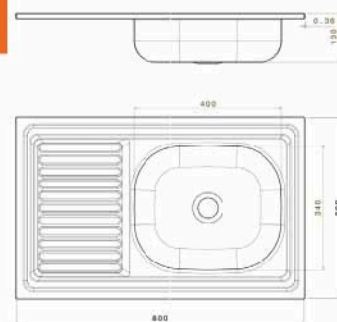

■ Stainless steel sink SAKR 80CM

Material : Stainless steel 201
Thickness : 0.36
Dimension : 80 CM x 50 CM
The bowl's Dimensions : 34 x 40 CM
The bowl's Depth : 14.5 cm
The Diameter of Waste Slot : 2 Inch
The Weight : 1.6 K.G
Packing : 1 carton for every Sink ,
and every 5 sinks are linked in one
Drain board : Single Drainboard
Code : ssk-110101001

■ Stainless steel sink SAKR100 CM

Material : Stainless steel 201
Thickness : 0.33
Dimension : 100 Cm x 50 Cm
The bowl's Dimensions : 34 x 40 CM
The bowl's Depth : 14cm
The Diameter of Waste Slot : 2 Inch
The Weight : 1.8 K.G
Packing : 1 carton for every Sink ,
and every 5 sinks are linked in one
Drain board : Single Drainboard
Code : ssk-110101002

■ Stainless steel sink SAKR120 CM

Material : Stainless steel 201
Thickness : 0.37
Dimension : 120 Cm x 50 Cm
The bowl's Dimensions : 34 x 40 CM
The bowl's Depth : 14 cm
The Diameter of Waste Slot : 2 Inch
The Weight : 2.350 K.G
Packing : 1 carton for every Sink ,
and every 5 sinks are linked in one
Drain board : Double Drainboard
Code : ssk-110101004

■ Stainless steel sink SAKR120 CM

Material: Stainless steel 201
Thickness : 0.37
Dimension : 120 CM x 50 CM
The bowl's Dimensions : 34 x 40 CM
The bowl's Depth : 14.5 cm
The Diameter of Waste Slot : 2 Inch
The Weight : 2.250 K.G
Packing : 1 carton for every Sink ,
and every 5 sinks are linked in one
Drain board : Single Drainboard
Code : ssk-110101003