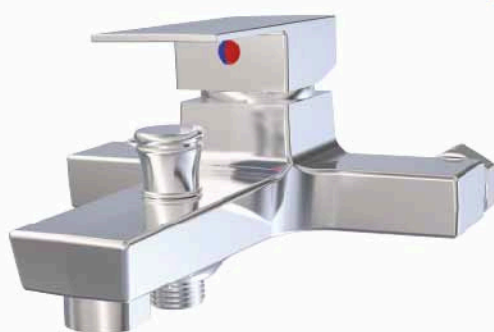

Dream Home
VISIT OUR STORE
MAKE YOUR DREAM HOME
WWW.PLAZAMETAS.COM

Mixers Specification

Venus Mixer

■ VENUS bath and shower mixer

Body : Brass
 Handle : Zinc alloy
 Plated : Nickel Chrome
 Piece Weight : 1380 Gram
 Packing : 1 mixer In the Package and
 8 Packages in the Carton
 Quality test : Air Pressure test 10 Bar
 Code : MX-120401030

■ VENUS kitchen wall mount mixer

Body : Brass
 Handle : Zink alloy
 Plated : Nickel Chrome
 Piece Weight : 1180 Gram
 Packing : 1 mixer In the Package and
 8 Packages in the Carton
 Quality test : Air Pressure test 10 Bar
 Code : MX-120401031