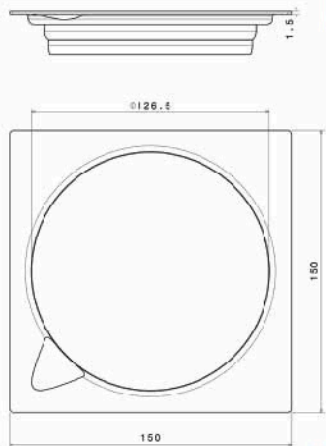

■ Pop Up Floor Drain (SILVER)

Material : Stainless steel 304
SIZE : 15 x 15 cm
Thickness : 1.5 mm
weight : 420 gram
Code : SSA-110301006