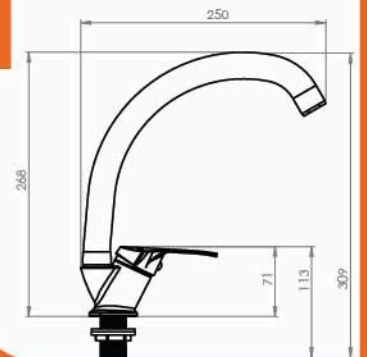

Body : Brass
Handle : Zink alloy
Plated : Nickel Chrome
Piece Weight : 780 Gram
Packing : 1 mixer In the Package and
8 Packages in the Carton
Quality test : Air Pressure test 10 Bar
Code : MX-120401010