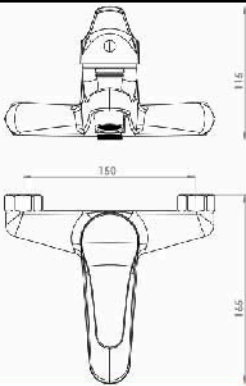

Lazourd Mixer