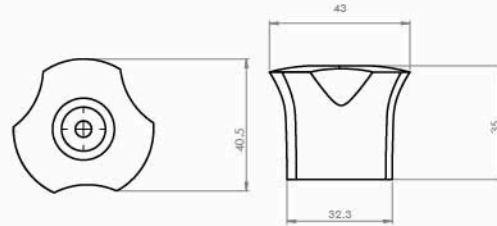

■ Handles Louts

Body : Zinc alloy
Plated : Nickel Chrome
Piece Weight : 73 Gram
Packing : 150 Pieces In the Carton
Code : FT-120501041

■ Handles Mixer (NH-001)

Body : Zinc alloy
Plated : Nickel Chrome
Size : 35 mm
Piece Weight : 63 Gram
Code : FT-120501042