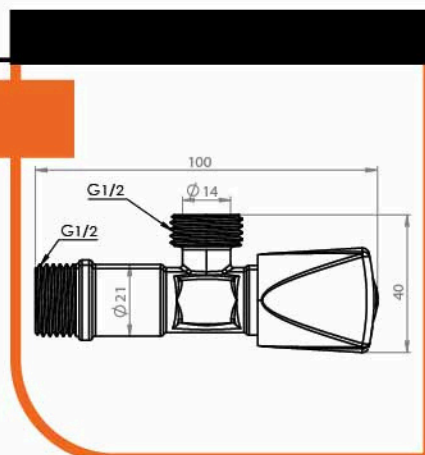

■ Brass Angle Valve (CRYSTAL)

Body : Brass
 Handle : Zinc alloy
 Plated : Nickel Chrome
 Cartridge : Brass
 Piece Weight : 179 Gram
 Packing : 2 Valves In the Package and
 80 Valve in the Carton
 Quality test : Air Pressure test 10 Bar
 Code : AV-120101002

■ Brass Angle Valve (FAYROUZ)

Body : Brass
 Handle : Zink alloy
 Plated : Nickel Chrome
 Cartridge : Brass
 Piece Weight : 173 Gram
 Packing : 2 Valves In the Package and
 120 Valve in the Carton
 Quality test : Air Pressure test 10 Bar
 Code : AV-120101003

■ Brass Angle Valve (Venus)

Body : Brass
 Handle : Zink alloy
 Plated : Nickel Chrome
 Cartridge : Brass
 Piece Weight : 178 Gram
 Packing : 2 Valves In the Package and
 100 Valve in the Carton
 Quality test : Air Pressure test 10 Bar
 Code : AV-120101016