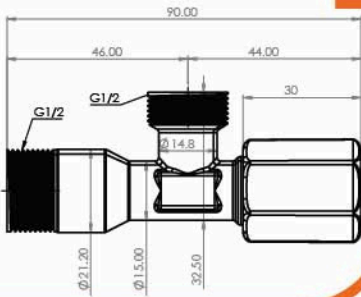

■ Brass Angle Valve (SMART)

Body : Brass
Handle : Zink alloy
Plated : Nickel Chrome
Cartridge: Brass
Piece Weight : 118 Gram
Packing : 2 Valves In the Package and
80 Valve in the Carton
Quality test : Air Pressure test 10 Bar
Code : AV-120101012