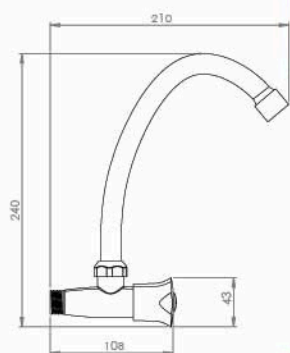

■ Half Mixer Wall (Lotus)

Body : Brass
Handle : Zinc alloy
Plated : Nickel Chrome
Cartridge: Brass
Piece Weight : 343 Gram
Packing : 1 mixer In the Package and
20 Packages in the Carton
Quality test : Air Pressure test 10 Bar
Code : MX-120401035