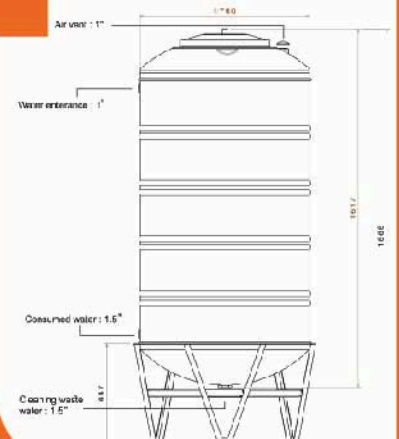

Stainless steel Water Tank Specification

Stainless steel Water Tank Specification

ALL TANKS INCLUDE

■ PLAZA TANK (500 LITRE)

Material : Stainless steel 316
 Thickness : 0.8 mm
 The Weight : 31 KG
 The Height :187 CM
 The Diameter : 76 inch
 Code : sst-110401001