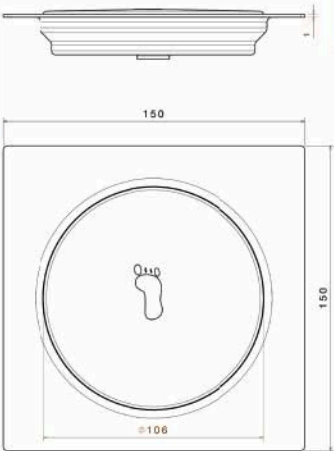

■ Pop Up Floor Drain (TOUCH)

Material : Stainless steel 201
Size : 15 x 15 cm
Thickness : 1 mm
weight : 363 gram
Code : SSA-110301003