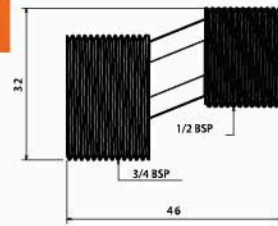

Brass Sainitary Fitting Specification

■ Eccentric reducer karank Without Nickel Chrome

Body : The body is brass but the cover is stainless
Piece Weight : 126 Gram
Packing : 12 In the Package and
10 Packages in the Carton
Code : FT-120501001