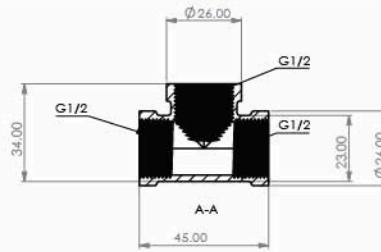

■ Tee 1/2"

Body : Brass
Plated : Nickel Chrome
Piece Weight : 50 Gram
Packing : 200 Pieces in the Carton
Code : FT-120501021