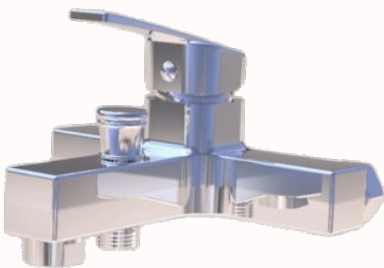

Omega Bath and Shower Mixer

Body: Brass

Handle: Zinc Alloy

Plated: Nickel Chrome

Piece Weight: 1460

Packing: 1 mixer in the Package and 8 packages in the Carton

Quality test: Air Pressure test 10 Bar