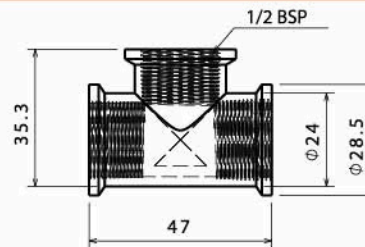

■ Tee 1/2" Sanded

Body : Brass
Plated : Nickel
Piece Weight : 80 Gram
Packing : 20 Tee In the Package and
10 Packages in the Carton
Code : FT-120501024