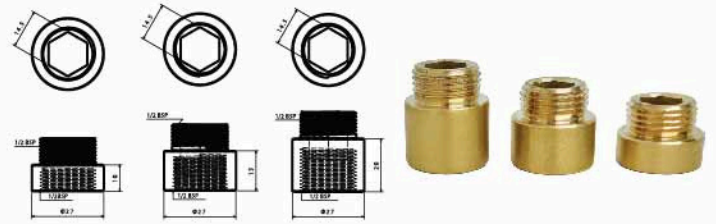

■ Extension Bushing kit 120g Without Nickel Chrome

Body : Brass
Piece Weight : 120 Gram
Packing : 15 In the Package and
10 Packages in the Carton
Code : FT-120501007

■ Extension Bushing kit 120g Sanded Nickel

Body : Brass
Piece Weight : 120 Gram
Packing : 15 In the Package and
10 Packages in the Carton
Code : FT-120501008