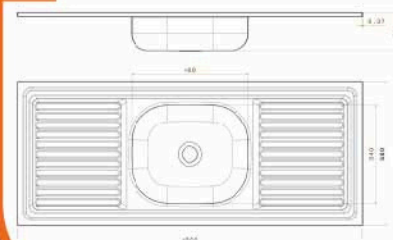

■ Stainless steel sink SAKR 80CM

Material : Stainless steel 201
Thickness : 0.36
Dimension : 80 CM x 50 CM
The bowl's Dimensions : 34 x 40 CM
The bowl's Depth : 14.5 cm
The Diameter of Waste Slot : 2 Inch
The Weight : 1.6 K.G
Packing : 1 carton for every Sink ,
and every 5 sinks are linked in one
Drain board : Single Drainboard
Code : ssk-110101001

■ Stainless steel sink SAKR100 CM

Material : Stainless steel 201
Thickness : 0.33
Dimension : 100 Cm x 50 Cm
The bowl's Dimensions : 34 x 40 CM
The bowl's Depth : 14cm
The Diameter of Waste Slot : 2 Inch
The Weight : 1.8 K.G
Packing : 1 carton for every Sink ,
and every 5 sinks are linked in one
Drain board : Single Drainboard
Code : ssk-110101002

■ Stainless steel sink SAKR120 CM

Material : Stainless steel 201
Thickness : 0.37
Dimension : 120 Cm x 50 Cm
The bowl's Dimensions : 34 x 40 CM
The bowl's Depth : 14 cm
The Diameter of Waste Slot : 2 Inch
The Weight : 2.350 K.G
Packing : 1 carton for every Sink ,
and every 5 sinks are linked in one
Drain board : Double Drainboard
Code : ssk-110101004

■ Stainless steel sink SAKR120 CM

Material: Stainless steel 201
Thickness : 0.37
Dimension : 120 CM x 50 CM
The bowl's Dimensions : 34 x 40 CM
The bowl's Depth : 14.5 cm
The Diameter of Waste Slot : 2 Inch
The Weight : 2.250 K.G
Packing : 1 carton for every Sink ,
and every 5 sinks are linked in one
Drain board : Single Drainboard
Code : ssk-110101003