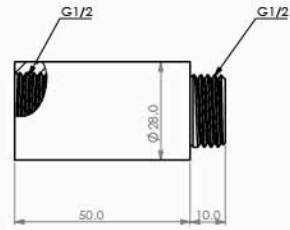

Extension 5cm

Body : Brass
Plated : Nickel Chrome
Piece Weight : 81 Gram
Packing : 120 Extension in the Carton
Code : FT-12050102