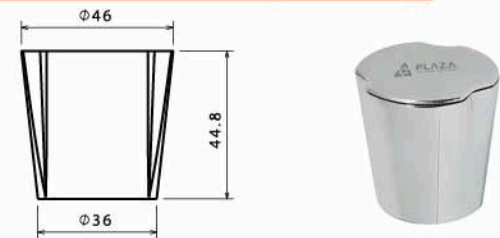

■ Handles Roma

Body : Zinc alloy
Plated : Nickel Chrome
Piece Weight : 104 Gram
Packing : 110 Pieces In the Carton
Code : FT-120501038