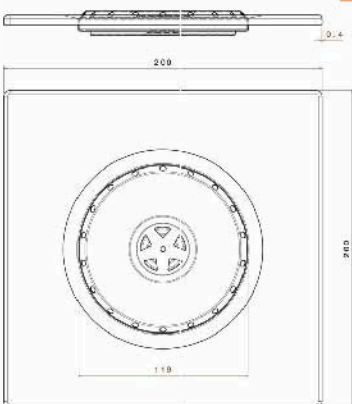

■ Pop Up Floor Drain (CARD)

Material : Stainless steel 201
Size : 20 x 20 cm
Thickness : 0.4 mm
weight : 160 gram
Code : SSA-110301002