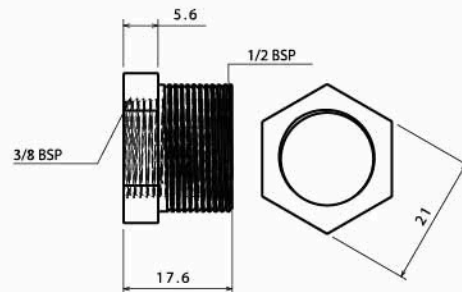

Push (1/2" x 3/8")

Body : Brass
Plated : Nickel Chrome
Piece Weight : 17 Gram
Packing : 800 Push in the Carton
Code : FT-12050107