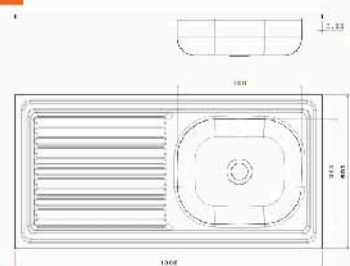

■ Stainless steel sink SAKR 80CM

Material : Stainless steel 201
Thickness : 0.36
Dimension : 80 CM x 50 CM
The bowl's Dimensions : 34 x 40 CM
The bowl's Depth : 14.5 cm
The Diameter of Waste Slot : 2 Inch
The Weight : 1.6 K.G
Packing : 1 carton for every Sink ,
and every 5 sinks are linked in one
Drain board : Single Drainboard
Code : ssk-110101001

■ Stainless steel sink SAKR100 CM

Material : Stainless steel 201
Thickness : 0.33
Dimension : 100 Cm x 50 Cm
The bowl's Dimensions : 34 x 40 CM
The bowl's Depth : 14cm
The Diameter of Waste Slot : 2 Inch
The Weight : 1.8 K.G
Packing : 1 carton for every Sink ,
and every 5 sinks are linked in one
Drain board : Single Drainboard
Code : ssk-110101002

■ Stainless steel sink SAKR120 CM

Material : Stainless steel 201
Thickness : 0.37
Dimension : 120 Cm x 50 Cm
The bowl's Dimensions : 34 x 40 CM
The bowl's Depth : 14 cm
The Diameter of Waste Slot : 2 Inch
The Weight : 2.350 K.G
Packing : 1 carton for every Sink ,
and every 5 sinks are linked in one
Drain board : Double Drainboard
Code : ssk-110101004

■ Stainless steel sink SAKR120 CM

Material: Stainless steel 201
Thickness : 0.37
Dimension : 120 CM x 50 CM
The bowl's Dimensions : 34 x 40 CM
The bowl's Depth : 14.5 cm
The Diameter of Waste Slot : 2 Inch
The Weight : 2.250 K.G
Packing : 1 carton for every Sink ,
and every 5 sinks are linked in one
Drain board : Single Drainboard
Code : ssk-110101003