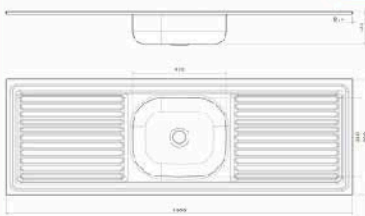

■ Stainless steel sink FAYROUZ150 CM