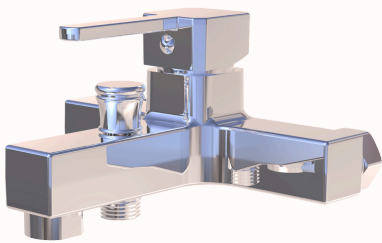

Mega Kitchen Wall Mount Mixer

Body: Brass

Handle: Zinc Alloy

Plated: Nickel Chrome

Piece Weight: 1455

Packing: 1 mixer in the Package and 8 packages in the Carton

Quality test: Air Pressure test 10 Bar

Mega Bath and Shower Mixer