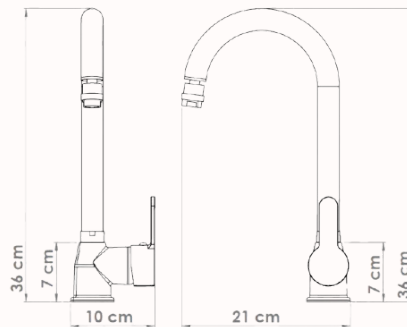

New Lazourd Tree Mixer

Body: Brass

Handle: Zinc Alloy

Plated: Nickel Chrome

Piece Weight: 925

Packing: 1 mixer in the Package and 8 packages in the Carton

Quality test: Air Pressure test 10 Bar