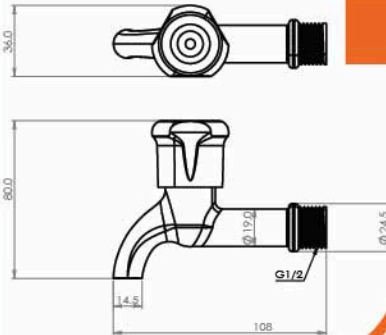

■ Short Crystal Tap

Body : Brass
Handle : Zinc alloy
Plated : Nickel Chrome
Cartridge: Brass
Piece Weight : 225 Gram
Packing : 1 Tap In the Package and
60 Packages in the Carton
Quality test : Air Pressure test 10 Bar
Code : TP-120201002