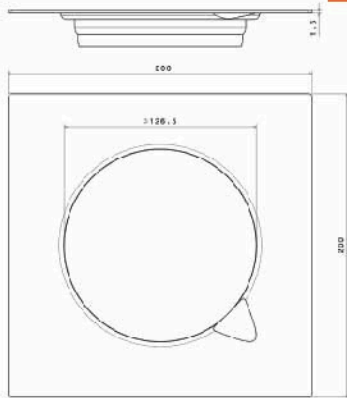

■ PLAZA TANK (2000 LITRE)

Material : Stainless steel 316
 Thickness : 0.8 mm
 The Weight : 81.5 Kg
 The Height : 201 CM
 The Diameter : 141 CM
 Code : sst-110401004

Stainless steel accessories

■ Pop Up Floor Drain (SILVER)