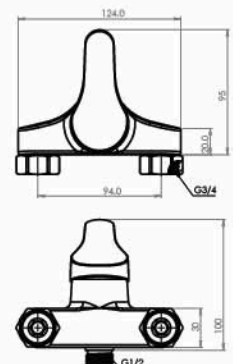

New CAIRO Mixer

■ NEW CAIRO Bath & shower Mixer

Body : Brass
Handle : Zinc alloy
Plated : Nickel Chrome
Piece Weight : 870 Gram
Packing : 1 mixer In the Package and
8 Packages in the Carton
Quality test : Air Pressure test 10 Bar
Code : MX-120401012

■ NEW CAIRO Kitchen Mixer Wall Mount

Body : Brass
Handle : Zink alloy
Plated : Nickel Chrome
Piece Weight : 975 Gram
Packing : 1 mixer In the Package and
8 Packages in the Carton
Quality test : Air Pressure test 10 Bar
Code : MX-120401011

■ NEW CAIRO Bath Mixer

Body : Brass
Handle : Zink alloy
Plated : Nickel Chrome
Piece Weight : 780 Gram
Packing : 1 mixer In the Package and
8 Packages in the Carton
Quality test : Air Pressure test 10 Bar
Code : MX-120401010

■ CAIRO SHATTAF MIXER (11cm)

Body : Brass
Handle : Zinc alloy
Plated : Nickel Chrome
Piece Weight : 650 Gram
Packing : 1 mixer In the Package and
24 Packages in the Carton
Quality test : Air Pressure test 10 Bar
Code : MX-120401001