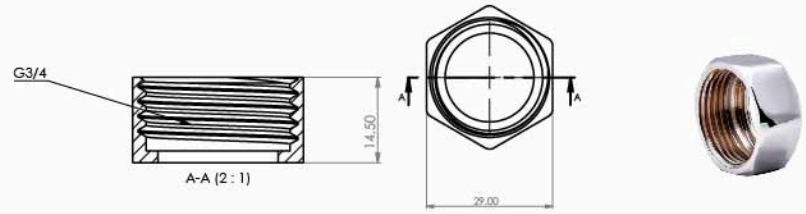

■ Mixer Faucet nut

Body : Brass
Plated : Nickel Chrome
Piece Weight : 27 Gram
Packing : 400 Pieces In the Carton
Code : FT-120501033