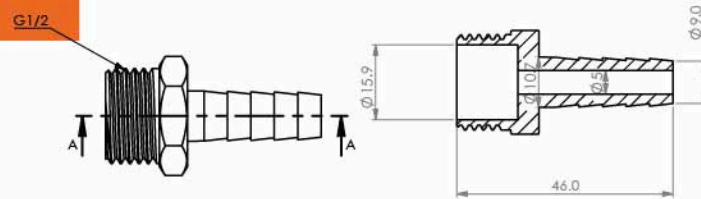

■ Male Adapter Lead Free

Body : Brass
 Plated : Nickel Chrome
 Piece Weight : 35 Gram
 Packing : 200 pieces in carton
 Code : FT-120501028

■ Male Adapter Lead Free (Without Nickel)

Body : Brass
 Piece Weight : 34 Gram
 Packing : 200 pieces in carton
 Code : FT-120501029