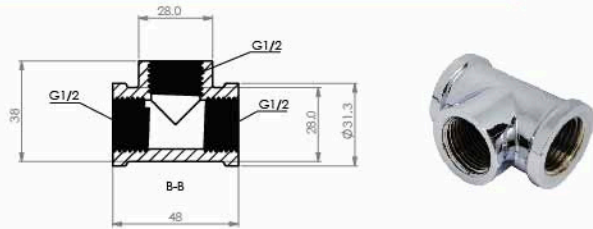

PLAZA
FOR METAL INDUSTRIES