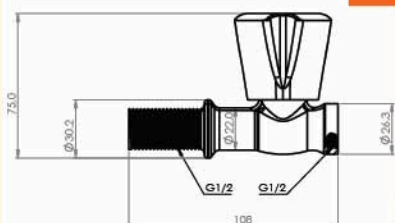

■ Half Mixer Tree (Galaxy)

Body : Brass
Handle : Zinc alloy
Plated : Nickel Chrome
Cartridge: Brass
Piece Weight : 425 Gram
Packing : 1 mixer In the Package and
20 Packages in the Carton
Quality test : Air Pressure test 10 Bar
Code : MX-120401002