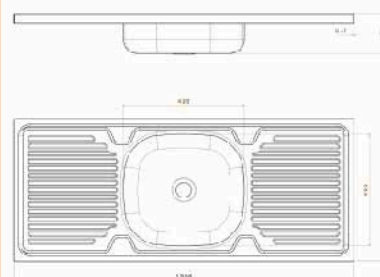

■ Stainless steel sink CRYSTAL 120 CM

Material : Stainless steel 304
 Thickness : 0.7
 Dimension : 120 CM x 50 CM
 The bowl's Dimensions : 42 x 40 CM
 The bowl's Depth : 17cm
 The Diameter of Waste Slot : 3 Inch
 The Weight : 4.650 K.G
 Packing : 1 carton for every Sink ,
 and every 5 sinks are linked in one
 Drain board : Double Drainboards
 Code : ssk-110105003