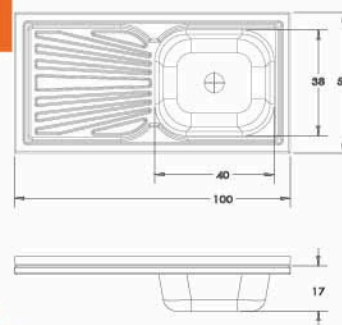

■ Stainless steel sink PLAZA 120 CM

Material : Stainless steel 201
 Thickness : 0.6
 Dimension : 120 CM x 50 CM
 The bowl's Dimensions : 42 x 40 CM
 The bowl's Depth : 15 cm
 The Diameter of Waste Slot : 2 Inch
 The Weight : 4.000 K.G
 Packing : 1 carton for every Sink ,
 and every 5 sinks are linked in one
 Drain board : Double Drainboards
 Code : ssk-110104003

■ Stainless steel sink PLAZA 120 CM

Material : Stainless steel 201
 Thickness : 0.6
 Dimension : 120 CM x 50 CM
 The bowl's Dimensions : 42 x 40 CM
 The bowl's Depth : 14.5 cm
 The Diameter of Waste Slot : 2 Inch
 The Weight : 4.370 K.G
 Packing : 1 carton for every Sink ,
 and every 5 sinks are linked in one
 Drain board : Single - available with
 right & left drain board.
 Code : ssk-110104002

■ Stainless steel sink PLAZA 150 CM

Material : Stainless steel 201
 Thickness : 0.6
 Dimension : 150 Cm x 50 Cm
 The bowl's Dimensions : 42 x 40 CM
 The bowl's Depth : 15 cm
 The Diameter of Waste Slot : 2 Inch
 The Weight : 5.250 K.G
 Packing : 1 carton for every Sink ,
 and every 5 sinks are linked in one
 Drain board : Double Drainboard
 Code : ssk-110104004

FAYROUZ SINK

■ Stainless steel sink FAYROUZ 80 CM

Material : Stainless steel 201
 Thickness : 0.4
 Dimension : 80 Cm x 50 Cm
 The bowl's Dimensions : 34 x 40 CM
 The bowl's Depth : 13 cm
 The Diameter of Waste Slot : 2 Inch
 The Weight : 1.850 K.G
 Packing : 1 carton for every Sink ,
 and every 5 sinks are linked in one
 Drain board : Single Drainboard
 Code : ssk-110102001