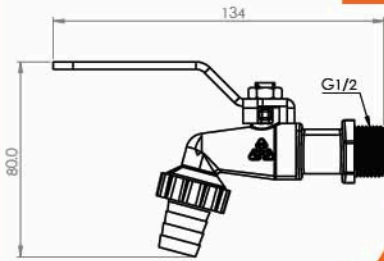

■ Silver Ball Tap 1/2"

Body : Brass
Handle : Steel
Plated : Nickel
Ball: Brass
Piece Weight : 160 Gram
Packing : 12 Tap In the Package and
10 Packages in the Carton
Quality test : Air Pressure test 10 Bar
Code : TP- 120201008