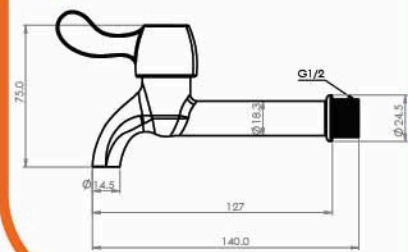

■ Light Tap

Body : Brass
Handle : Zinc alloy
Plated : Nickel Chrome
Cartridge: Ceramic
Piece Weight : 215 Gram
Packing : 1 Tap In the Package and
60 Packages in the Carton
Quality test : Air Pressure test 10 Bar
Code : TP-120201006