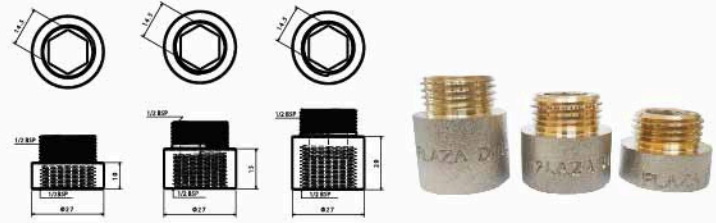

■ Elbow Female Star Nickel Chrome

Body : Brass
Piece Weight : 98 Gram
Packing : 12 Elbow in the Package
10 package In the Carton
Code : FT-120501009