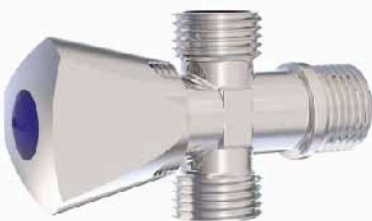

■ Brass Angle Valve (STYLE)

Body : Brass
Handle : Zinc alloy
Plated : Nickel Chrome
Cartridge: Brass
Piece Weight : 195 Gram
Packing : 2 Valves In the Package and
80 Valve in the Carton
Quality test : Air Pressure test 10 Bar
Code : AV-120101009