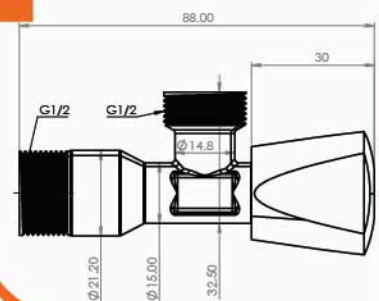

■ Brass Angle Valve (GOLD)

Body : Brass
Handle : Zinc alloy
Plated : Nickel Chrome
Cartridge: Brass
Piece Weight : 140 Gram
Packing : 2 Valves In the Package and
80 Valve in the Carton
Quality test : Air Pressure test 10 Bar
Code : AV-120101011