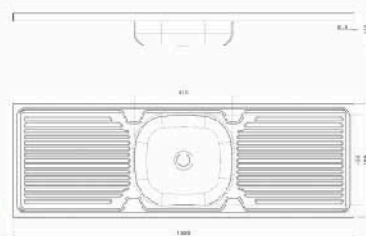

■ Stainless steel sink PLAZA 150 CM

Material : Stainless steel 201
Thickness : 0.6
Dimension : 150 Cm x 50 Cm
The bowl's Dimensions : 42 x 40 CM
The bowl's Depth : 15 cm
The Diameter of Waste Slot : 2 Inch
The Weight : 5.250 K.G
Packing : 1 carton for every Sink ,
and every 5 sinks are linked in one
Drain board : Double Drainboard
Code : ssk-110104004