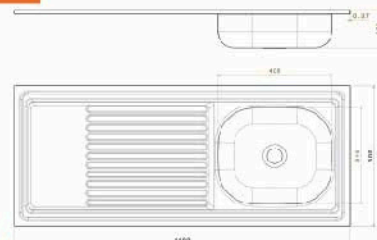

■ Stainless steel sink SAKR 80CM

Material : Stainless steel 201
Thickness : 0.36
Dimension : 80 CM x 50 CM
The bowl's Dimensions : 34 x 40 CM
The bowl's Depth : 14.5 cm
The Diameter of Waste Slot : 2 Inch
The Weight : 1.6 K.G
Packing : 1 carton for every Sink ,
and every 5 sinks are linked in one
Drain board : Single Drainboard
Code : ssk-110101001

■ Stainless steel sink SAKR100 CM

Material : Stainless steel 201
Thickness : 0.33
Dimension : 100 Cm x 50 Cm
The bowl's Dimensions : 34 x 40 CM
The bowl's Depth : 14cm
The Diameter of Waste Slot : 2 Inch
The Weight : 1.8 K.G
Packing : 1 carton for every Sink ,
and every 5 sinks are linked in one
Drain board : Single Drainboard
Code : ssk-110101002

■ Stainless steel sink SAKR120 CM

Material : Stainless steel 201
Thickness : 0.37
Dimension : 120 Cm x 50 Cm
The bowl's Dimensions : 34 x 40 CM
The bowl's Depth : 14 cm
The Diameter of Waste Slot : 2 Inch
The Weight : 2.350 K.G
Packing : 1 carton for every Sink ,
and every 5 sinks are linked in one
Drain board : Double Drainboard
Code : ssk-110101004

■ Stainless steel sink SAKR120 CM

Material: Stainless steel 201
Thickness : 0.37
Dimension : 120 CM x 50 CM
The bowl's Dimensions : 34 x 40 CM
The bowl's Depth : 14.5 cm
The Diameter of Waste Slot : 2 Inch
The Weight : 2.250 K.G
Packing : 1 carton for every Sink ,
and every 5 sinks are linked in one
Drain board : Single Drainboard
Code : ssk-110101003