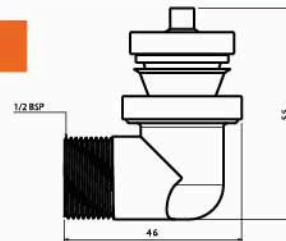

■ Elbow Nozzle Nickel Chrome

Body : Brass
Piece Weight : 83 Gram
Packing : 20 elbow In the Package and
10 Packages in the Carton
Code : FT-120501003