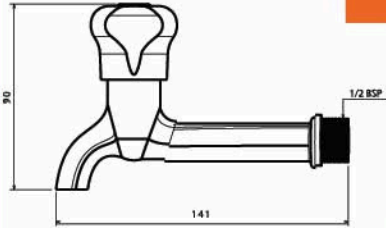

Brass Taps Specification

Brass Taps

■ Long Crystal Tap

Body : Brass
Handle : Zinc alloy
Plated : Nickel Chrome
Cartridge: Brass
Piece Weight : 240 Gram
Packing : 1 Tap In the Package and
60 Packages in the Carton
Quality test : Air Pressure test 10 Bar
Code : TP-120201001