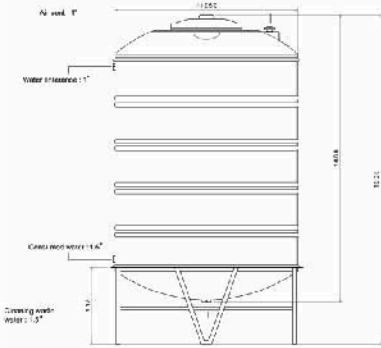

■ PLAZA TANK (1000 LITRE)

Material : Stainless steel 316
Thickness : 0.8 mm
The Weight : 51.5 Kg
The Height : 190 CM
The Diameter : 105 CM
Code : sst-110401002