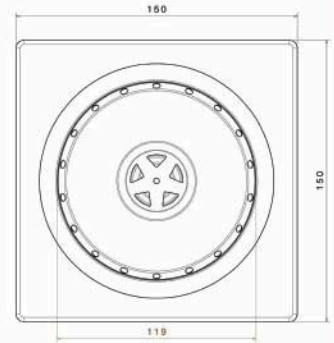

■ Pop Up Floor Drain (CARD)

Material : Stainless steel 201
Size : 15 x 15 cm
Thickness : 0.4 mm
weight : 116 gram
Code : SSA-110301001

■ Faucet cover Silver

Material : Stainless steel 201
Thickness : 0.5 mm
Weight : 21 gram
Code : SSA-110302001

■ Faucet cover Style

Material : Stainless steel 201
Thickness : 1 mm
Weight : 35 gram
Code : SSA-110302002