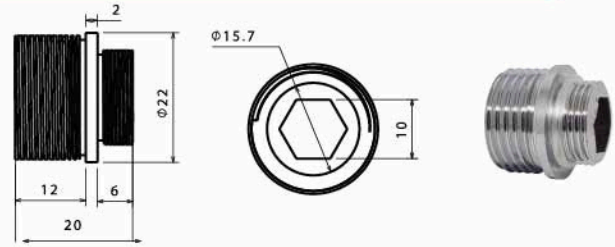

■ Mixer nipple

Body : Brass
Plated : Nickel Chrome
Piece Weight : 19 Gram
Packing : 800 Pieces In the Carton
Code : FT-120501034