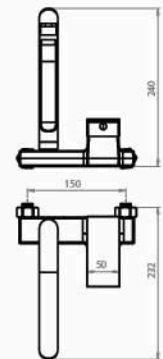

■ VENUS tree mixer

Body : Brass
Handle : Zinc alloy
Plated : Gold plated
Piece Weight : 1150 Gram
Packing : 1 mixer In the Package and
8 Packages in the Carton
Quality test : Air Pressure test 10 Bar
Code : MX-120401038