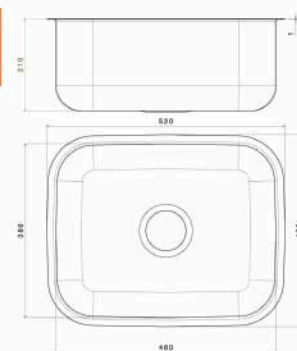

■ LAZOURD Under Mount Sink

Material : Stainless steel 304
Dimensions : 38 x 48 CM
Thickness : 1mm
Waste : Without Waste
The Diameter of Waste Slot : 3 inch
The Bowl's Depth : 21 CM
The Weight : 3.280 Kg
Packing : Single Sink or 10 in the Carton.
Code : ssp-110201008

■ LAZOURD Under Mount Sink

Material : Stainless steel 304
Dimensions : 35 x 40 CM
Thickness : 1mm
Waste : Without Waste
The Diameter of Waste Slot : 3 inch
The Bowl's Depth : 16.5 CM
The Weight : 2.43 Kg
Packing : 10 Sink in the Carton
Code : ssp-110201007