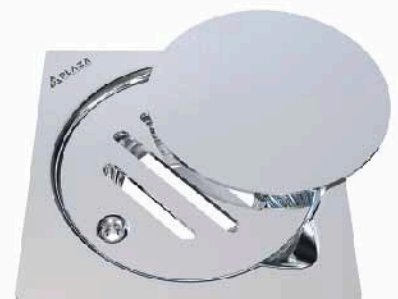

■ Pop Up Floor Drain (SILVER)

Material : Stainless steel 304
SIZE : 20 x 20 cm
Thickness : 1.5 mm
Weight : 695 gram
Code : SSA-110301007

■ Pop Up Floor Drain (SILVER)

Material : Stainless steel 304
SIZE : 15 x 15 cm
Thickness : 1.5 mm
weight : 420 gram
Code : SSA-110301006

■ Pop Up Floor Drain (SILVER)

Material : Stainless steel 304
SIZE : 10 x 10 cm
Thickness : 1.5 mm
weight : 250 gram
Code : SSA-110301005