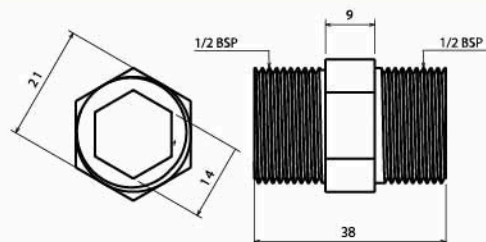

■ Nipple 3.5 cm Nickel Chrome

Body : Brass
Plated : Nickel Chrome
Piece Weight : 40 Gram
Packing : 400 Nipple In the Carton
Code : FT-120501025