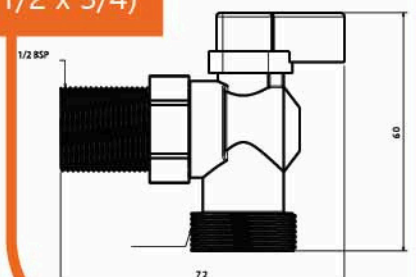

■ Crystal Automatic Washer Tap (1/2 x 3/4)

Body : Brass
Handle : Zinc alloy
Plated : Nickel
Ball : Brass
Piece Weight : 145 Gram
Packing : 100 Tap in the Carton
Quality test : Air Pressure test 10 Bar
Code : TP-120201007