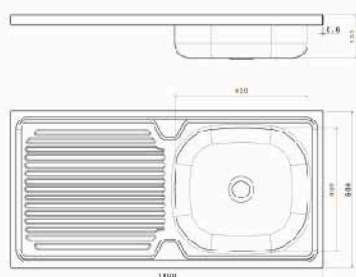

■ Stainless steel sink PLAZA 100 CM