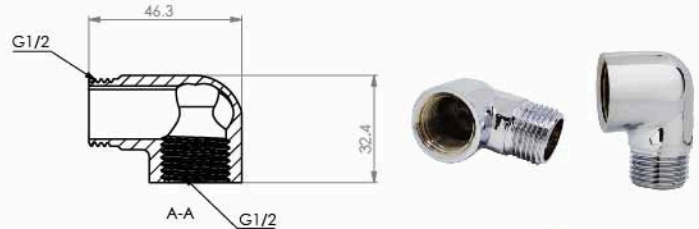

■ Tee Star Nickel Chrome

Body : Brass
Piece Weight : 155 Gram
Packing : 1 Tee In the Package and
80 Packages in the Carton
Code : FT-120501011