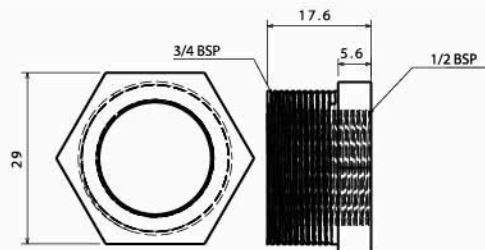

Push (1/2" x 3/4")

Body : Brass
Plated : Nickel Chrome
Piece Weight : 35 Gram
Packing : 300 Push in the Carton
Code : FT-12050108