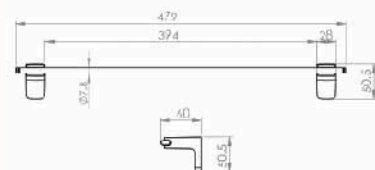

Accessories Specification

■ Towel Bar (VENUS)

Body : Zinc alloy
 Plated : Nickel Chrome
 Piece Weight : 515 Gram
 Packing : 1 PCS In the Package
 Code : ACC-120601002

■ Soap Dish With Holder (VENUS)

Body : Zinc alloy
 Plated : Nickel Chrome
 Piece Weight : 215 Gram
 Packing : 1 PCS In the Package
 Code : ACC-120601003