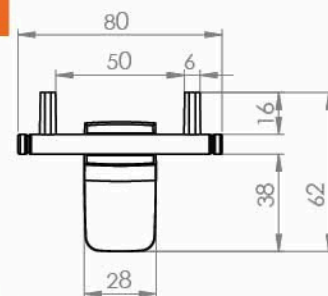

■ Toothbrush cup with holder (VENUS)

Body : Zinc alloy
 Plated : Nickel Chrome
 Piece Weight : 215 Gram
 Packing : 1 PCS In the Package
 Code : ACC-120601004

■ Robe Hook (VENUS)

Body : Zinc alloy
 Plated : Nickel Chrome
 Piece Weight : 182 Gram
 Packing : 1 PCS In the Package
 Code : ACC-120601001