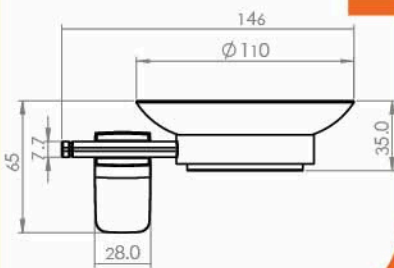

■ Soap Dish With Holder (BLACK VENUS)

Body : Zinc alloy
Plated : Electrostatic
Piece Weight : 215 Gram
Packing : 1 PCS In the Package
Code : ACC-120601007