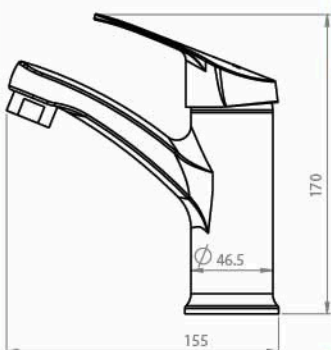

■ Lima bath Mixer

Body : Brass
Handle : Zink alloy
Plated : Gold plated
Piece Weight : 840 Gram
Packing : 1 mixer In the Package and
8 Packages in the Carton
Quality test : Air Pressure test 10 Bar
Code : MX-120401042