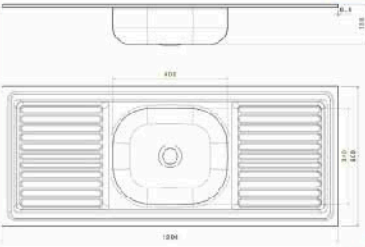

■ Stainless steel sink FAYROUZ120 CM

Material: Stainless steel 201
Thickness : 0.4
Dimension : 120 Cm x 50 Cm
The bowl's Dimensions : 34 x 40 CM
The bowl's Depth : 13 cm
The Diameter of Waste Slot : 2 Inch
The Weight : 2.450 K.G
Packing : 1 carton for every Sink ,
and every 5 sinks are linked in one
Drain board : Double Drainboard
Code : ssk-110102004