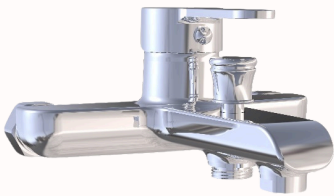

Beta Bath and Shower Mixer

Body: Brass

Handle: Zinc Alloy

Plated: Nickel Chrome

Piece Weight: 1230

Packing: 1 mixer in the Package and 8 packages in the Carton

Quality test: Air Pressure test 10 Bar