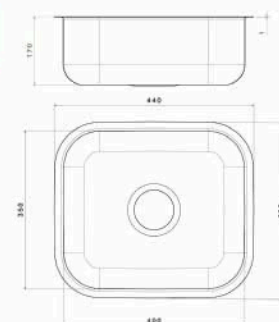

Undermount Stainless steel Sink Specification

■ GALAXY Under Mount Sink

Material : Stainless steel 304
Dimensions : 71 x 44 CM
Thickness : 0.8
Waste : With Waste
The Diameter of Waste Slot : 3 inch
The Bowl's Depth : 18.5 CM
The Weight : 3.19 Kg
Packing : Single Sink or 5 in the Carton.
With waste set Code : ssp-110202002
Without waste set Code : ssp-110202010

■ STYLE Under Mount Sink

Material : Stainless steel 304
Dimensions : 66 x 51 CM
Thickness : 0.8
Waste : With Waste
The Diameter of Waste Slot : 3 inch
The Bowl's Depth : 18 CM
The Weight : 3.37 Kg
Packing : Single Sink or 5 in the Carton.
With waste set Code : ssp-110202001
Without waste set Code : ssp-110201009

■ LAZOURD Under Mount Sink

Material : Stainless steel 304
Dimensions : 38 x 48 CM
Thickness : 1mm
Waste : Without Waste
The Diameter of Waste Slot : 3 inch
The Bowl's Depth : 21 CM
The Weight : 3.280 Kg
Packing : Single Sink or 10 in the Carton.
Code : ssp-110201008

■ LAZOURD Under Mount Sink

Material : Stainless steel 304
Dimensions : 35 x 40 CM
Thickness : 1mm
Waste : Without Waste
The Diameter of Waste Slot : 3 inch
The Bowl's Depth : 16.5 CM
The Weight : 2.43 Kg
Packing : 10 Sink in the Carton
Code : ssp-110201007