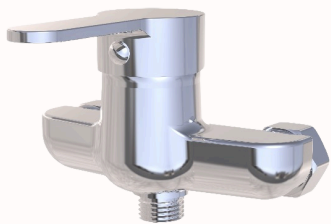

Beta Shattaf Mixer 11 cm

Body: Brass

Handle: Zinc Alloy

Plated: Nickel Chrome

Piece Weight: 830

Packing: 1 mixer in the Package and 8 packages in the Carton

Quality test: Air Pressure test 10 Bar