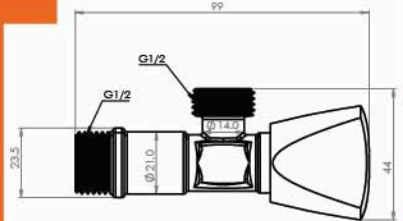

■ Brass Angle Valve (LAZOURD)

Body : Brass
Handle : Zinc alloy
Plated : Nickel Chrome
Cartridge: Brass
Piece Weight : 165 Gram
Packing : 2 Valves In the Package and
80 Valve in the Carton
Quality test : Air Pressure test 10 Bar
Code : AV-120101008