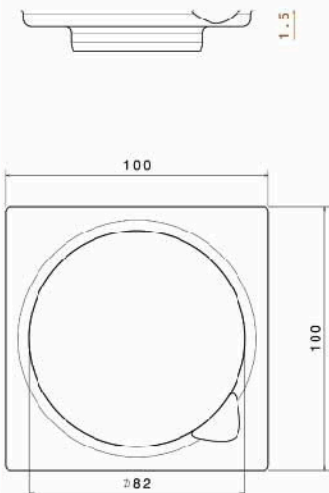

■ Pop Up Floor Drain (SILVER)

Material : Stainless steel 304
SIZE : 10 x 10 cm
Thickness : 1.5 mm
weight : 250 gram
Code : SSA-110301005