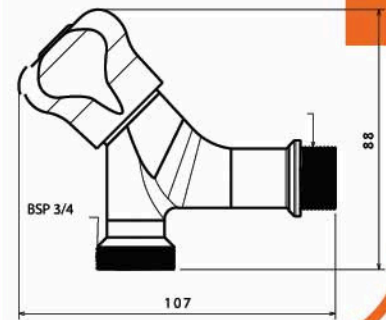

■ Crystal Washer Tap

Body : Brass
Handle : Zinc alloy
Plated : Nickel Chrome
Cartridge: Brass
Piece Weight : 235 Gram
Packing : 1 Tap In the Package and
60 Packages in the Carton
Quality test : Air Pressure test 10 Bar
Code : TP-120201003