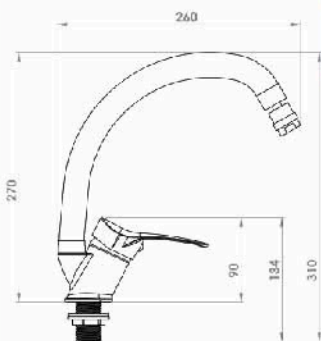

■ Lazourd kitchen wall mount mixer

Body : Brass
Handle : Zinc alloy
Plated : Nickel Chrome
Piece Weight : 1015 Gram
Packing : 1 mixer In the Package and
8 Packages in the Carton
Quality test : Air Pressure test 10 Bar
Code : MX-120401028

■ Lazourd tree mixer

Body : Brass
Handle : Zinc alloy
Plated : Nickel Chrome
Piece Weight : 905 Gram
Packing : 1 mixer In the Package and
8 Packages in the Carton
Quality test : Air Pressure test 10 Bar
Code : MX-120401026