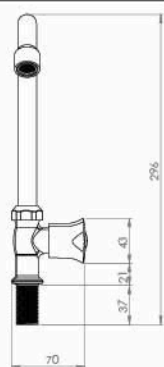

■ Half Mixer Tree (Lotus)