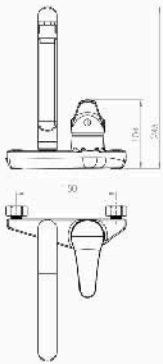

■ Lazourd bath and shower mixer

Body : Brass
Handle : Zinc alloy
Plated : Gold plated
Piece Weight : 1125 Gram
Packing : 1 mixer In the Package and
8 Packages in the Carton
Quality test : Air Pressure test 10 Bar
Code : MX-120401040