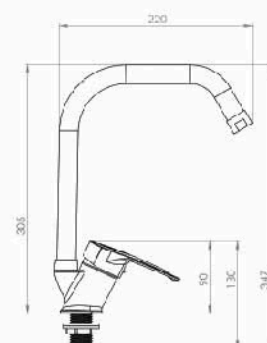

■ Solitaire Kitchen Mixer

Body : Brass
Handle : Zinc alloy
Plated : Nickel Chrome
Piece Weight : 910 Gram
Packing : 1 mixer In the Package and
8 Packages in the Carton
Quality test : Air Pressure test 10 Bar
Code : MX-120401020