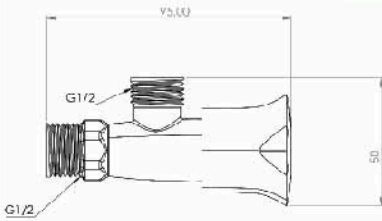

■ Brass Angle Valve (LOTUS)

Body : Brass
Handle : Zinc alloy
Plated : Nickel Chrome
Cartridge: Brass
Piece Weight : 200 Gram
Packing : 2 Valves In the Package and
80 Valve in the Carton
Quality test : Air Pressure test 10 Bar
Code : AV-120101004