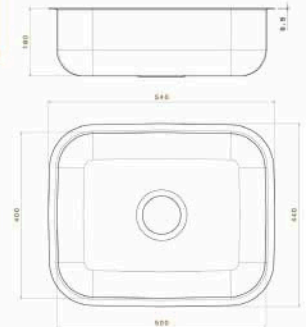

■ SILVER Under Mount Sink

Material : Stainless steel 304
Dimensions : 35x40CM
Thickness : 0.6
Waste : Without Waste
The Diameter of Waste Slot : 3 inch
The Bowl's Depth : 16.5 CM
The Weight : 1.510 Kg
Packing : 10 Sink in the carton
Code : ssp-110201003

Undermount Stainless steel Sink Specification

■ FAYROUZ Under Mount Sink

Material : Stainless steel 304
 Dimensions : 40x50 CM
 Thickness : 0.5
 Waste : Without Waste
 The Diameter of Waste Slot : 3 inch
 The Bowl's Depth : 17 CM
 The Weight : 1.740 KG
 Packing : 10 Sink in the carton
 Code : ssp-110201002