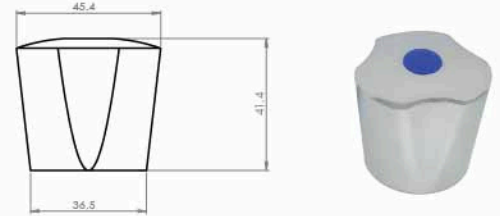

■ Handles Star

Body : Zinc alloy
Plated : Nickel Chrome
Piece Weight : 109 Gram
Packing : 150 Pieces In the Carton
Code : FT-120501037