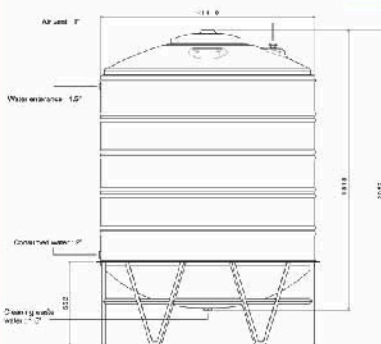

■ PLAZA TANK (2000 LITRE)

Material : Stainless steel 316
Thickness : 0.8 mm
The Weight : 81.5 Kg
The Height : 201 CM
The Diameter : 141 CM
Code : sst-110401004