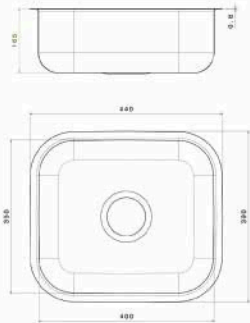

■ LAZOURD Under Mount Sink

Material : Stainless steel 304
 Dimensions : 38 x 48 CM
 Thickness : 1mm
 Waste : Without Waste
 The Diameter of Waste Slot : 3 inch
 The Bowl's Depth : 21 CM
 The Weight : 3.280 Kg
 Packing : Single Sink or 10 in the Carton.
 Code : ssp-110201008

■ LAZOURD Under Mount Sink

Material : Stainless steel 304
 Dimensions : 35 x 40 CM
 Thickness : 1mm
 Waste : Without Waste
 The Diameter of Waste Slot : 3 inch
 The Bowl's Depth : 16.5 CM
 The Weight : 2.43 Kg
 Packing : 10 Sink in the Carton
 Code : ssp-110201007

Undermount Stainless steel Sink

■ GOLD Under Mount Sink

Material : Stainless steel 304
Dimensions : 48x38 CM
Thickness : 0.8
Waste : Without Waste
The Diameter of Waste Slot : 3 inch
The Bowl's Depth : 20 CM
The Weight : 2.57 Kg
Packing : 10 Sink in the carton
Code : ssp-110201006