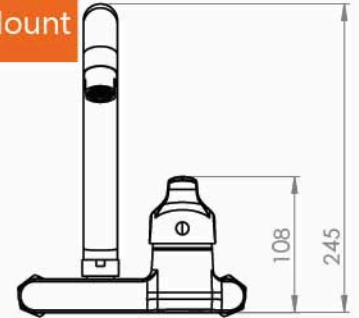

New CAIRO Mixer

■ NEW CAIRO Bath & shower Mixer

Body : Brass
Handle : Zinc alloy
Plated : Nickel Chrome
Piece Weight : 870 Gram
Packing : 1 mixer In the Package and
8 Packages in the Carton
Quality test : Air Pressure test 10 Bar
Code : MX-120401012

■ NEW CAIRO Kitchen Mixer Wall Mount

Body : Brass
Handle : Zink alloy
Plated : Nickel Chrome
Piece Weight : 975 Gram
Packing : 1 mixer In the Package and
8 Packages in the Carton
Quality test : Air Pressure test 10 Bar
Code : MX-120401011

■ NEW CAIRO Bath Mixer

Body : Brass
Handle : Zink alloy
Plated : Nickel Chrome
Piece Weight : 780 Gram
Packing : 1 mixer In the Package and
8 Packages in the Carton
Quality test : Air Pressure test 10 Bar
Code : MX-120401010

■ CAIRO SHATTAF MIXER (11cm)

Body : Brass
Handle : Zinc alloy
Plated : Nickel Chrome
Piece Weight : 650 Gram
Packing : 1 mixer In the Package and
24 Packages in the Carton
Quality test : Air Pressure test 10 Bar
Code : MX-120401001