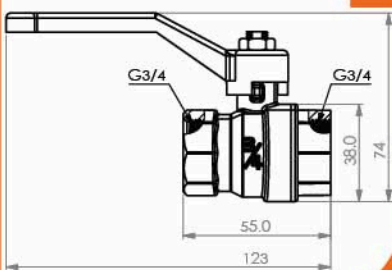

■ Crystal Ball Valve 3/4"

Body : Brass
Handle : Steel
Piece Weight : 283 Gram
Ball: Brass
Packing : 10 Valves In the Package and
10 Packages in the Carton
Quality test : Air Pressure test 10 Bar
Code : AV-120101016