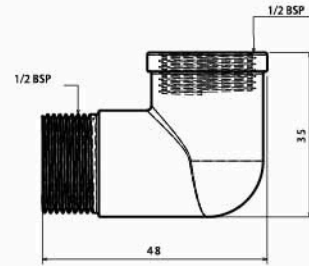

■ Elbow Male 1/2"

Body : Brass
Plated : Nickel Chrome
Piece Weight : 70 Gram
Packing : 200 In the Carton
Code : FT-120501020