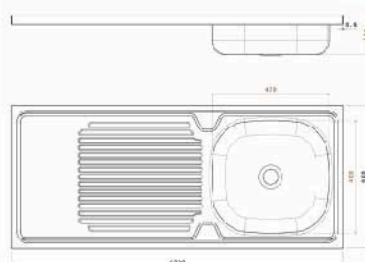

■ Stainless steel sink PLAZA 120 CM