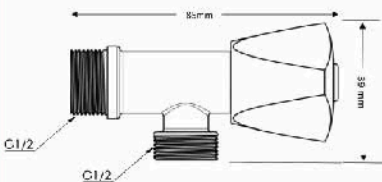

■ Brass Angle Valve (MAGIC)

Body : Brass
Handle : Zink alloy
Plated : Nickel Chrome
Cartridge: Brass
Piece Weight : 135 Gram
Packing : 2 Valves In the Package and
80 Valve in the Carton
Quality test : Air Pressure test 10 Bar
Code : AV-120101013