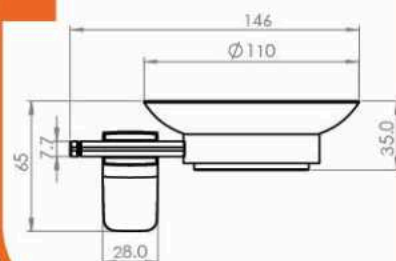

Accessories Specification

■ Towel Bar (VENUS)

Body : Zinc alloy
 Plated : Nickel Chrome
 Piece Weight : 515 Gram
 Packing : 1 PCS In the Package
 Code : ACC-120601002

■ Soap Dish With Holder (VENUS)

Body : Zinc alloy
 Plated : Nickel Chrome
 Piece Weight : 215 Gram
 Packing : 1 PCS In the Package
 Code : ACC-120601003