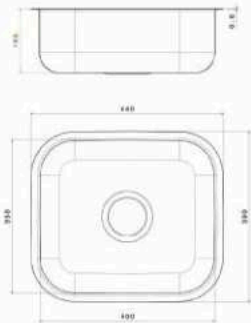

■ GOLD Under Mount Sink

Material : Stainless steel 304
Dimensions : 48x38 CM
Thickness : 0.8
Waste : Without Waste
The Diameter of Waste Slot : 3 inch
The Bowl's Depth : 20 CM
The Weight : 2.57 Kg
Packing : 10 Sink in the carton
Code : ssp-110201006