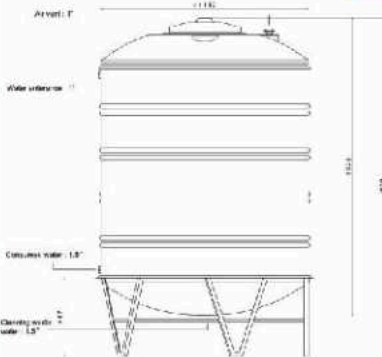

■ PLAZA TANK (1250 LITRE)

Material : Stainless steel 316
Thickness : 0.8 mm
The Weight : 58 KG
The Height : 192.5 CM
The Diameter : 118 CM
Code : sst-110401003