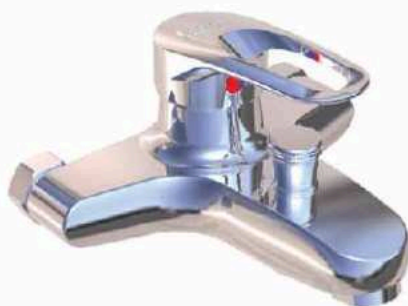

Solitaire Mixer

■ Solitaire Bath & shower Mixer

Body : Brass
Handle : Zinc alloy
Plated : Nickel Chrome
Piece Weight : 1455 Gram
Packing : 1 mixer In the Package and
8 Packages in the Carton
Quality test : Air Pressure test 10 Bar
Code : MX-120401019