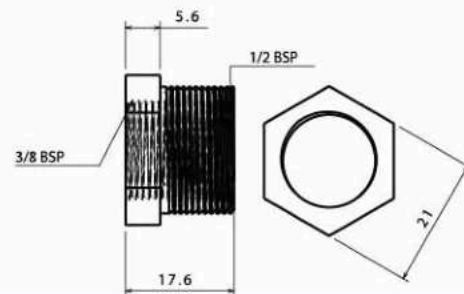

■ Push (1/2" x 3/8")

Body : Brass
Plated : Nickel Chrome
Piece Weight : 17 Gram
Packing : 800 Push in the Carton
Code : FT-12050107