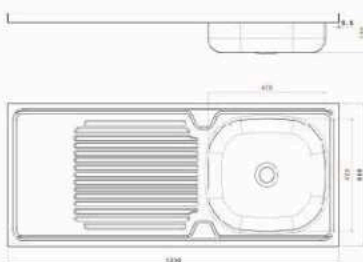

■ Stainless steel sink PLAZA 120 CM