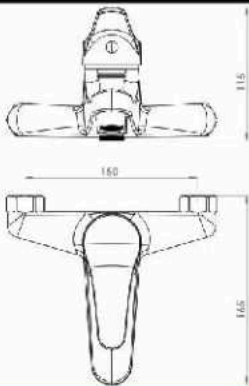

Lazourd Mixer Gold