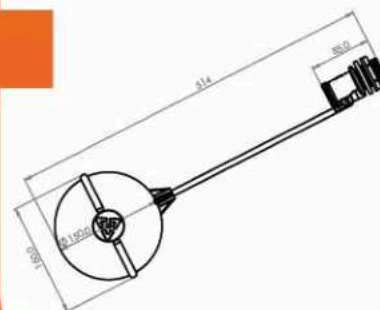

■ Half Mixer Wall (CRYSTAL)

Body : Brass
Handle : Zinc alloy
Plated : Nickel Chrome
Cartridge: Brass
Piece Weight : 305 Gram
Packing : 1 mixer In the Package and
20 Packages in the Carton
Quality test : Air Pressure test 10 Bar
Code : MX-120401025

■ Tank Float Valve (CRYSTAL)

Body : Brass
Size : 1"
Piece Weight : 625 Gram
Ball: PE
Packing : 1 PCS In the Package
20 Packages in the Carton
Code : AV-120101018

■ Tank Float Valve (CRYSTAL)

Body : Brass
Size : 3/4"
Piece Weight : 465 Gram
Ball: PE
Packing : 1 PCS In the Package
20 Packages in the Carton
Code : AV-120101019

■ Shattaf (with stainless steel hose)

Body Contains :
Head : Brass
Bushing : Brass
Handle : Zinc alloy
Outer tube : Brass
Inner tube : aluminum
Plated : Nickel Chrome
Piece Weight : 459 Gram
Packing : 1 mixer In the Package and
20 Packages in the Carton
Quality test : Air Pressure test 10 Bar
Code : MX-1204001005