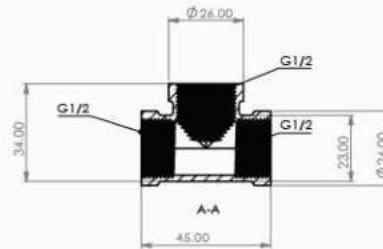

Tee 1/2"

Body : Brass
Plated : Nickel Chrome
Piece Weight : 50 Gram
Packing : 200 Pieces in the Carton
Code : FT-120501021