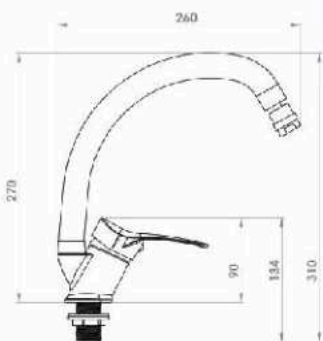

■ Lazourd kitchen wall mount mixer

Body : Brass
Handle : Zinc alloy
Plated : Gold plated
Piece Weight : 1015 Gram
Packing : 1 mixer In the Package and
8 Packages in the Carton
Quality test : Air Pressure test 10 Bar
Code : MX-120401041

■ Lazourd tree mixer

Body : Brass
Handle : Zinc alloy
Plated : Gold plated
Piece Weight : 905 Gram
Packing : 1 mixer In the Package and
8 Packages in the Carton
Quality test : Air Pressure test 10 Bar
Code : MX-120401041