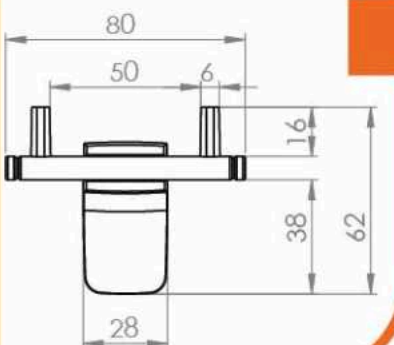

■ Robe Hook (BLACK VENUS)

Body : Zinc alloy
Plated : Electrostatic
Piece Weight : 182 Gram
Packing : 1 PCS In the Package
Code : ACC-120601005