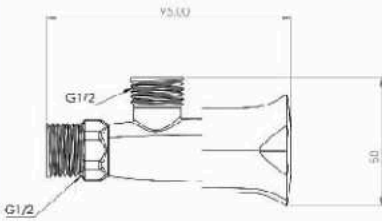

■ Brass Angle Valve (LOTUS)

Body : Brass
Handle : Zinc alloy
Plated : Nickel Chrome
Cartridge: Brass
Piece Weight : 200 Gram
Packing : 2 Valves In the Package and
80 Valve in the Carton
Quality test : Air Pressure test 10 Bar
Code : AV-120101004