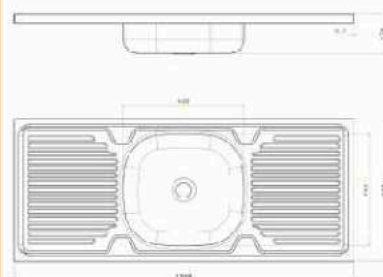

■ Stainless steel sink CRYSTAL 120 CM

Material : Stainless steel 304
 Thickness : 0.7
 Dimension : 120 CM x 50 CM
 The bowl's Dimensions : 42 x 40 CM
 The bowl's Depth : 17cm
 The Diameter of Waste Slot : 3 Inch
 The Weight : 4.650 K.G
 Packing : 1 carton for every Sink ,
 and every 5 sinks are linked in one
 Drain board : Double Drainboards
 Code : ssk-110105003