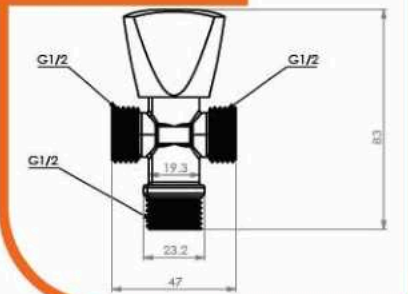

■ Brass Angle Valve (TWO WAY ANGLE VALVE)

Body : Brass
Handle : Zinc alloy
Plated : Nickel Chrome
Cartridge: Brass
Piece Weight : 180 Gram
Packing : 2 Valves In the Package and
60 Valve in the Carton
Quality test : Air Pressure test 10 Bar
Code : AV-120101010