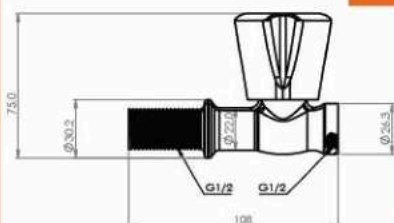

■ Half Mixer Tree (Galaxy)

Body : Brass
 Handle : Zinc alloy
 Plated : Nickel Chrome
 Cartridge : Brass
 Piece Weight : 425 Gram
 Packing : 1 mixer In the Package and
 20 Packages in the Carton
 Quality test : Air Pressure test 10 Bar
 Code : MX-120401002