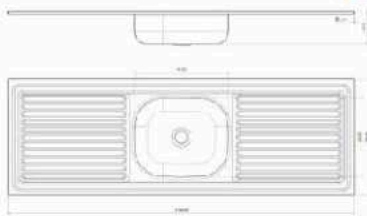

■ Stainless steel sink FAYROUZ150 CM