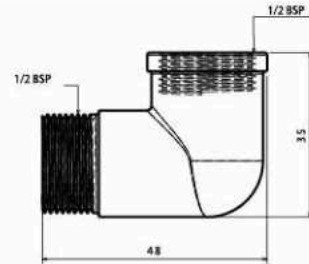

Elbow Male 1/2"

Body : Brass
Plated : Nickel Chrome
Piece Weight : 70 Gram
Packing : 200 In the Carton
Code : FT-120501020