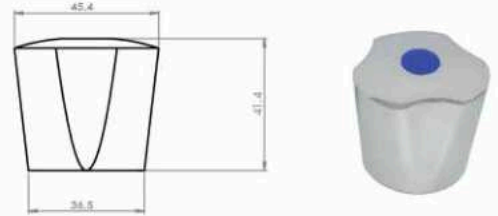

■ Handles Star

Body : Zinc alloy
Plated : Nickel Chrome
Piece Weight : 109 Gram
Packing : 150 Pieces In the Carton
Code : FT-120501037