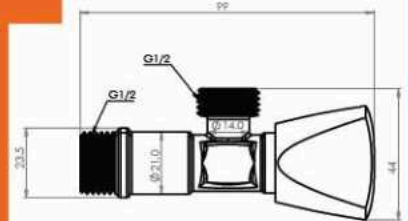

■ Brass Angle Valve (LAZOURD)

Body : Brass
Handle : Zinc alloy
Plated : Nickel Chrome
Cartridge: Brass
Piece Weight : 165 Gram
Packing : 2 Valves In the Package and
80 Valve in the Carton
Quality test : Air Pressure test 10 Bar
Code : AV-120101008