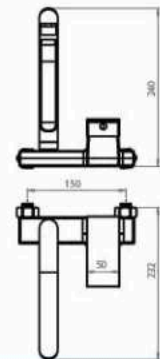

■ VENUS tree mixer

Body : Brass
Handle : Zinc alloy
Plated : Gold plated
Piece Weight : 1150 Gram
Packing : 1 mixer In the Package and
8 Packages in the Carton
Quality test : Air Pressure test 10 Bar
Code : MX-120401038