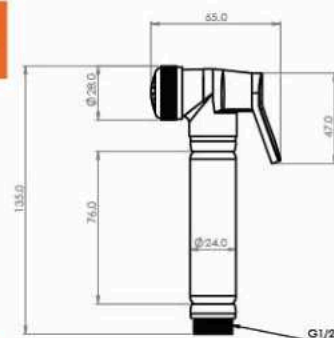

■ Shattaf (with stainless steel hose)

Body Contains :
Head : Brass
Bushing : Brass
Handle : Zinc alloy
Outer tube : Brass
Inner tube : aluminum
Plated : Nickel Chrome
Piece Weight : 459 Gram
Packing : 1 mixer In the Package and
20 Packages in the Carton
Quality test : Air Pressure test 10 Bar
Code : MX-1204001005