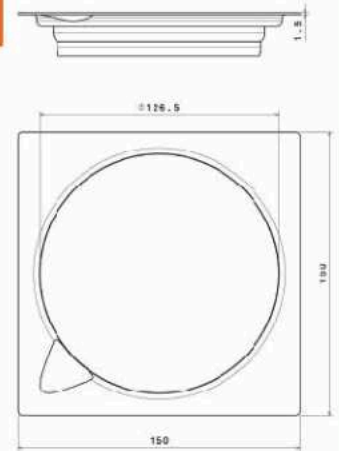

■ Pop Up Floor Drain (SILVER)

Material : Stainless steel 201
SIZE : 20 x 20 cm
Thickness : 1.25 mm
Weight : 535 gram
Code : SSA-110301010

■ Pop Up Floor Drain (SILVER)

Material : Stainless steel 201
SIZE : 15 x 15 cm
Thickness : 1.25 mm
weight : 334 gram
Code : SSA-110301009

■ Pop Up Floor Drain (SILVER)

Material : Stainless steel 201
SIZE : 10 x 10 cm
Thickness : 1.25 mm
weight : 173 gram
Code : SSA-110301008