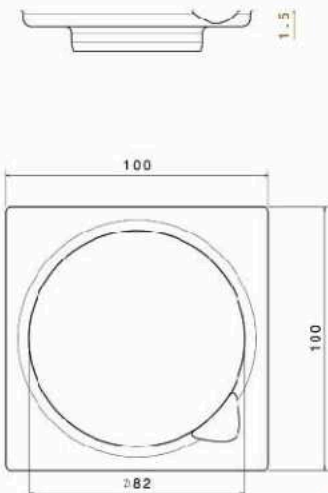

■ Pop Up Floor Drain (SILVER)

Material : Stainless steel 304
SIZE : 10 x 10 cm
Thickness : 1.5 mm
weight : 250 gram
Code : SSA-110301005