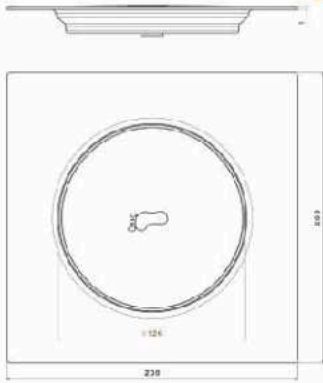

■ Pop Up Floor Drain (TOUCH)

Material : Stainless steel 201
Size : 20 x 20 cm
Thickness : 1 mm
weight : 557 gram
Code : SSA-110301004

■ Pop Up Floor Drain (TOUCH)

Material : Stainless steel 201
Size : 15 x 15 cm
Thickness : 1 mm
weight : 363 gram
Code : SSA-110301003