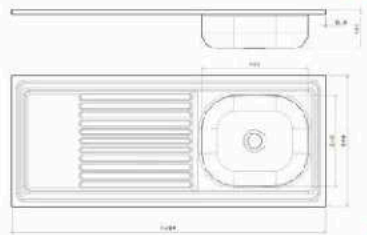

■ Stainless steel sink FAYROUZ 120 CM

Material: Stainless steel 201
Thickness : 0.4
Dimension : 120 Cm x 50 Cm
The bowl's Dimensions : 34 x 40 CM
The bowl's Depth : 13cm
The Diameter of Waste Slot : 2 Inch
The Weight : 2.450 K.G
Packing : 1 carton for every Sink ,
and every 5 sinks are linked in one
Drain board : Single Drainboard
Code : ssk-110102003