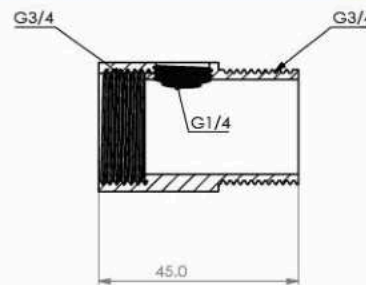

■ Nipple 3.5 cm Without Nickel

Body : Brass
Piece Weight : 39 Gram
Packing : 400 Nipple In the Carton
Code : FT-120501026

■ Pipe End Cap Male

Body : Brass
Plated : Nickel Chrome
Piece Weight : 20 Gram
Packing : 800 pieces In the Carton
Code : FT-120501027

■ Male Adapter Lead Free

Body : Brass
Plated : Nickel Chrome
Piece Weight : 35 Gram
Packing : 200 pieces in carton
Code : FT-120501028

■ Male Adapter Lead Free (Without Nickel)

Body : Brass
Piece Weight : 34 Gram
Packing : 200 pieces in carton
Code : FT-120501029

■ Extension Fitting Hot And Cold

Body : Brass
Plated : Nickel Chrome
Piece Weight : 160 Gram
Packing : double pieces in package one with outlet and one without and 80 package in carton
Code : FT-120501030

■ 3 Way Extension Nipple

Body : Brass
Plated : Nickel Chrome
Piece Weight : 42 Gram
Packing : 150 Pieces In the Carton
Code : FT-120501031

■ Mixer push With O-Ring

Body : Brass
Piece Weight : 16 Gram
Packing : 800 Pieces In the Carton
Code : FT-120501032