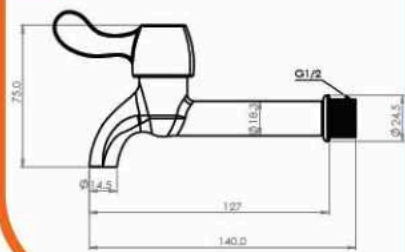

■ Light Tap

Body : Brass
Handle : Zinc alloy
Plated : Nickel Chrome
Cartridge: Ceramic
Piece Weight : 215 Gram
Packing : 1 Tap In the Package and
60 Packages in the Carton
Quality test : Air Pressure test 10 Bar
Code : TP-120201006