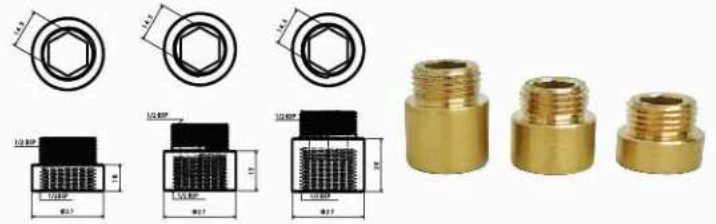

■ Extension Bushing kit 120g Without Nickel Chrome

Body : Brass
Piece Weight : 120 Gram
Packing : 15 In the Package and
10 Packages in the Carton
Code : FT-120501007

■ Extension Bushing kit 120g Sanded Nickel

Body : Brass
Piece Weight : 120 Gram
Packing : 15 In the Package and
10 Packages in the Carton
Code : FT-120501008