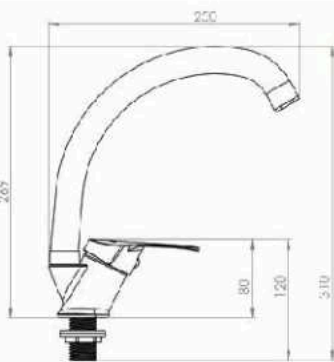

CAIRO Mixer

■ CAIRO Bath & shower Mixer

Body : Brass
 Handle : Zinc alloy
 Plated : Nickel Chrome
 Piece Weight : 1405 Gram
 Packing : 1 mixer In the Package and
 8 Packages in the Carton
 Quality test : Air Pressure test 10 Bar
 Code : MX-120401008

■ CAIRO Kitchen Mixer Wall Mount

Body : Brass
 Handle : Zinc alloy
 Plated : Nickel Chrome
 Piece Weight : 1087 Gram
 Packing : 1 mixer In the Package and
 8 Packages in the Carton
 Quality test : Air Pressure test 10 Bar
 Code : MX-120401007