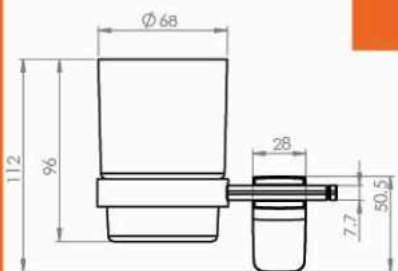

■ Toothbrush cup with holder (BLACK VENUS)

Body : Zinc alloy
Plated : Electrostatic
Piece Weight : 215 Gram
Packing : 1 PCS In the Package
Code : ACC-120601008