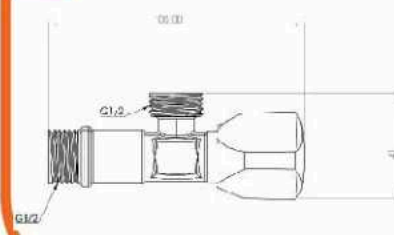

Body : Brass
Handle : Zink alloy
Plated : Nickel Chrome
Cartridge: Brass
Piece Weight : 173 Gram
Packing : 2 Valves In the Package and
120 Valve in the Carton
Quality test : Air Pressure test 10 Bar
Code : AV-120101003