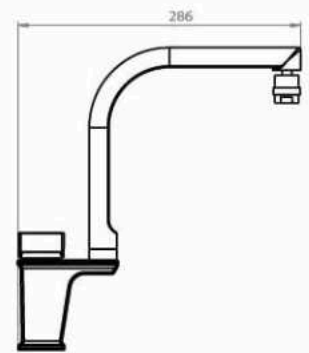

■ VENUS Shattaf mixer (11 cm)

Body : Brass
Handle : Zinc alloy
Plated : Gold plated
Piece Weight : 705 Gram
Packing : 1 mixer In the Package and
24 Packages in the Carton
Quality test : Air Pressure test 10 Bar
Code : MX-120401039