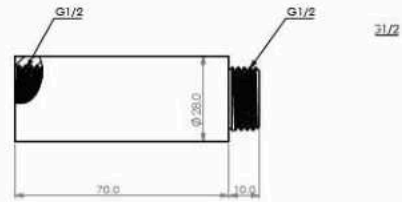

PLAZA
 FOR METAL INDUSTRIES

■ Extension 5cm

Body : Brass
Plated : Nickel Chrome
Piece Weight : 81 Gram
Packing : 120 Extension in the Carton
Code : FT-12050102

■ Extension 7cm

Body : Brass
Plated : Nickel Chrome
Piece Weight : 115 Gram
Packing : 100 Extension in the Carton
Code : FT-12050103