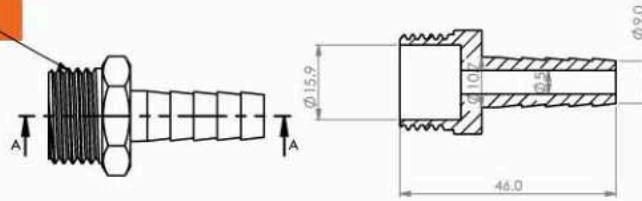

■ Male Adapter Lead Free

Body : Brass
 Plated : Nickel Chrome
 Piece Weight : 35 Gram
 Packing : 200 pieces in carton
 Code : FT-120501028

■ Male Adapter Lead Free (Without Nickel)

Body : Brass
 Piece Weight : 34 Gram
 Packing : 200 pieces in carton
 Code : FT-120501029