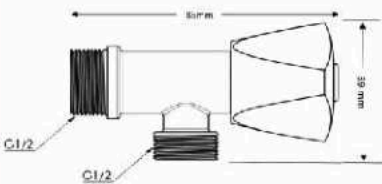

■ Brass Angle Valve (MAGIC)

Body : Brass
Handle : Zink alloy
Plated : Nickel Chrome
Cartridge: Brass
Piece Weight : 135 Gram
Packing : 2 Valves In the Package and
80 Valve in the Carton
Quality test : Air Pressure test 10 Bar
Code : AV-120101013