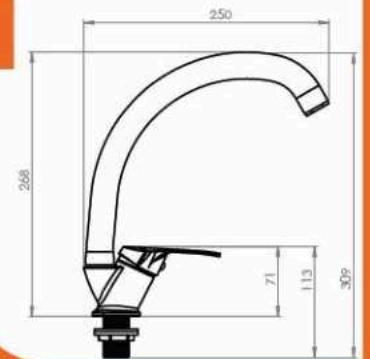

■ NEW CAIRO Bath Mixer

Body : Brass
Handle : Zinc alloy
Plated : Nickel Chrome
Piece Weight : 780 Gram
Packing : 1 mixer In the Package and
8 Packages in the Carton
Quality test : Air Pressure test 10 Bar
Code : MX-120401010

■ CAIRO SHATTAF MIXER (11cm)

Body : Brass
Handle : Zinc alloy
Plated : Nickel Chrome
Piece Weight : 650 Gram
Packing : 1 mixer In the Package and
24 Packages in the Carton
Quality test : Air Pressure test 10 Bar
Code : MX-120401001