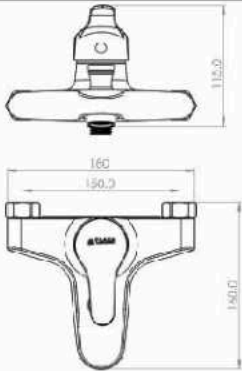

CAIRO Mixer