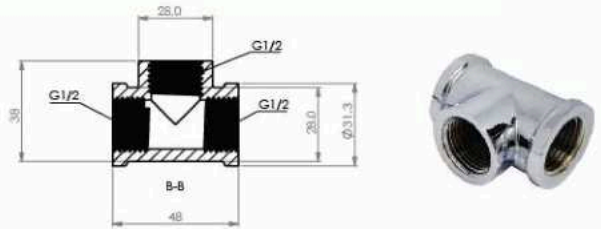

PLAZA
FOR METAL INDUSTRIES