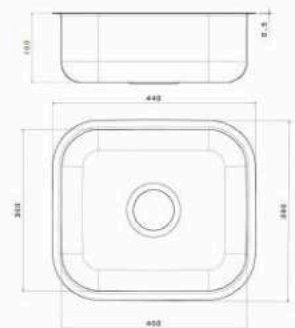

Undermount Stainless steel Sink Specification

■ FAYROUZ Under Mount Sink

Material : Stainless steel 304
 Dimensions : 40x50 CM
 Thickness : 0.5
 Waste : Without Waste
 The Diameter of Waste Slot : 3 inch
 The Bowl's Depth : 17 CM
 The Weight : 1.740 KG
 Packing : 10 Sink in the carton
 Code : ssp-110201002

■ FAYROUZ Under Mount Sink

Material : Stainless steel 304
 Dimensions : 35x40 CM
 Thickness : 0.5
 Waste : Without Waste
 The Diameter of Waste Slot : 3 inch
 The Bowl's Depth : 16 CM
 The Weight : 1.280 KG
 Packing : 10 Sink in the one carton
 Code : ssp-110201001