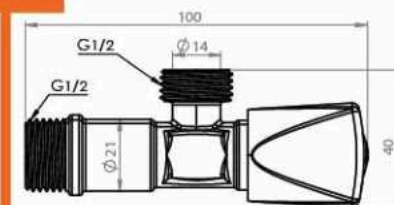

Body : Brass
Handle : Zink alloy
Plated : Nickel Chrome
Cartridge: Brass
Piece Weight : 178 Gram
Packing : 2 Valves In the Package and
100 Valve in the Carton
Quality test : Air Pressure test 10 Bar
Code : AV-120101016