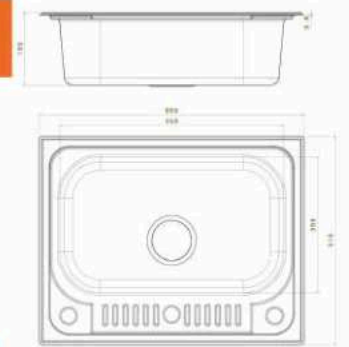

■ STYLE Under Mount Sink

Material : Stainless steel 304
 Dimensions : 66 x 51 CM
 Thickness : 0.8
 Waste : With Waste
 The Diameter of Waste Slot : 3 inch
 The Bowl's Depth : 18 CM
 The Weight : 3.37 Kg
 Packing : Single Sink or 5 in the Carton.
 With waste set Code : ssp-110202001
 Without waste set Code : ssp-110201009