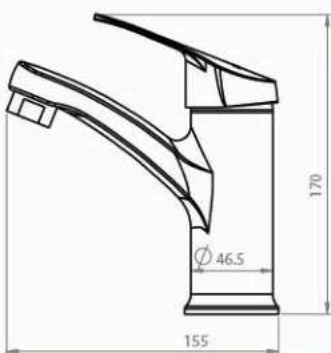

■ Lima bath Mixer

Body : Brass
Handle : Zinc alloy
Plated : Nickel Chrome
Piece Weight : 840 Gram
Packing : 1 mixer In the Package and
8 Packages in the Carton
Quality test : Air Pressure test 10 Bar
Code : MX-120401033