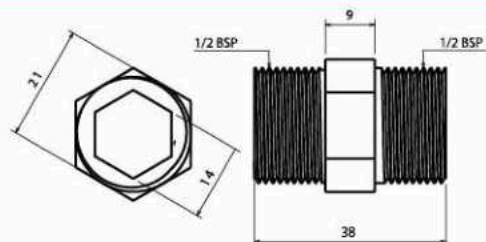

Nipple 3.5 cm Nickel Chrome

Body : Brass
Plated : Nickel Chrome
Piece Weight : 40 Gram
Packing : 400 Nipple In the Carton
Code : FT-120501025