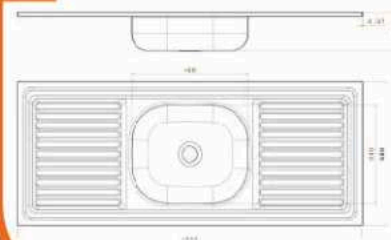

■ Stainless steel sink SAKR 80CM

Material : Stainless steel 201
Thickness : 0.36
Dimension : 80 CM x 50 CM
The bowl's Dimensions : 34 x 40 CM
The bowl's Depth : 14.5 cm
The Diameter of Waste Slot : 2 Inch
The Weight : 1.6 K.G
Packing : 1 carton for every Sink ,
and every 5 sinks are linked in one
Drain board : Single Drainboard
Code : ssk-110101001

■ Stainless steel sink SAKR100 CM

Material : Stainless steel 201
Thickness : 0.33
Dimension : 100 Cm x 50 Cm
The bowl's Dimensions : 34 x 40 CM
The bowl's Depth : 14cm
The Diameter of Waste Slot : 2 Inch
The Weight : 1.8 K.G
Packing : 1 carton for every Sink ,
and every 5 sinks are linked in one
Drain board : Single Drainboard
Code : ssk-110101002

■ Stainless steel sink SAKR120 CM

Material : Stainless steel 201
Thickness : 0.37
Dimension : 120 Cm x 50 Cm
The bowl's Dimensions : 34 x 40 CM
The bowl's Depth : 14 cm
The Diameter of Waste Slot : 2 Inch
The Weight : 2.350 K.G
Packing : 1 carton for every Sink ,
and every 5 sinks are linked in one
Drain board : Double Drainboard
Code : ssk-110101004

■ Stainless steel sink SAKR120 CM

Material: Stainless steel 201
Thickness : 0.37
Dimension : 120 CM x 50 CM
The bowl's Dimensions : 34 x 40 CM
The bowl's Depth : 14.5 cm
The Diameter of Waste Slot : 2 Inch
The Weight : 2.250 K.G
Packing : 1 carton for every Sink ,
and every 5 sinks are linked in one
Drain board : Single Drainboard
Code : ssk-110101003