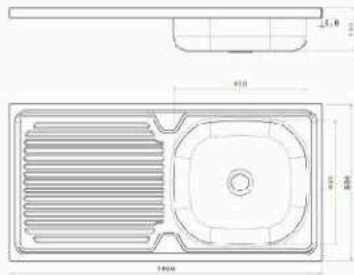

■ Stainless steel sink PLAZA 100 CM