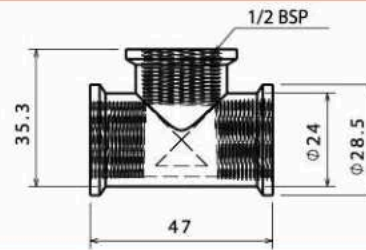

Tee 1/2" Sanded

Body : Brass
Plated : Nickel
Piece Weight : 80 Gram
Packing : 20 Tee In the Package and
10 Packages in the Carton
Code : FT-120501024