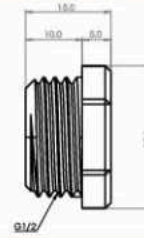

■ Pipe End Cap Male

Body : Brass
Plated : Nickel Chrome
Piece Weight : 20 Gram
Packing : 800 pieces In the Carton
Code : FT-120501027