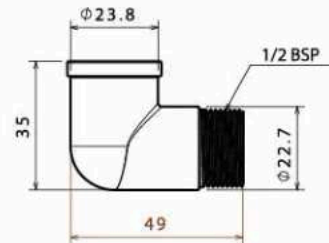

Elbow Male 1/2" Sanded

Body : Brass
Plated : Nickel
Piece Weight : 70 Gram
Packing : 20 Elbow in the Package and
10 Packages In the Carton
Code : FT-120501023