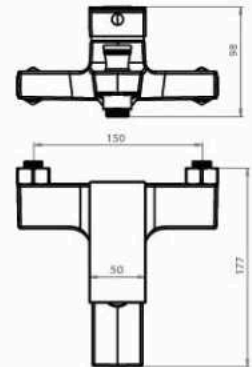

■ VENUS kitchen wall mount mixer

Body : Brass
Handle : Gold plated
Plated : Nickel Chrome
Piece Weight : 1180 Gram
Packing : 1 mixer In the Package and
8 Packages in the Carton
Quality test : Air Pressure test 10 Bar
Code : MX-120401037