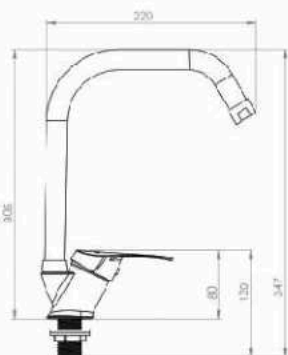

■ CAIRO Bath Mixer

Body : Brass
Handle : Zinc alloy
Plated : Nickel Chrome
Piece Weight : 870 Gram
Packing : 1 mixer In the Package and
8 Packages in the Carton
Quality test : Air Pressure test 10 Bar
Code : MX-120401006

■ CAIRO Kitchen Mixer

Body : Brass
Handle : Zinc alloy
Plated : Nickel Chrome
Piece Weight : 870 Gram
Packing : 1 mixer In the Package and
8 Packages in the Carton
Quality test : Air Pressure test 10 Bar
Code : MX-120401009