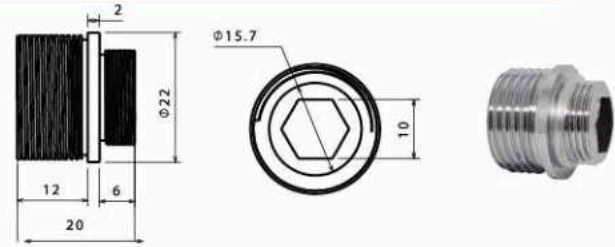

■ Mixer nipple

Body : Brass
Plated : Nickel Chrome
Piece Weight : 19 Gram
Packing : 800 Pieces In the Carton
Code : FT-120501034