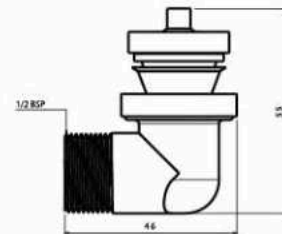

■ Elbow Nozzle Without Nickel Chrome

The face plated with nickel but the body whithout nickel
Body : Brass
Piece Weight : 80 Gram
Packing : 20 elbow In the Package and
10 Packages in the Carton
Code : FT-120501004