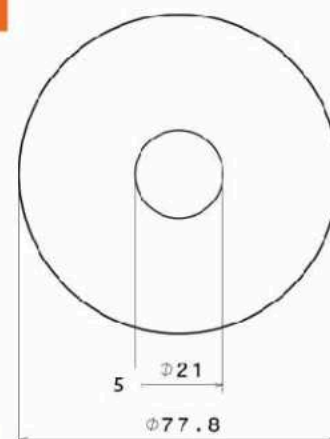

Accessories Specification

■ Towel Bar (VENUS)

Body : Zinc alloy
 Plated : Nickel Chrome
 Piece Weight : 515 Gram
 Packing : 1 PCS In the Package
 Code : ACC-120601002

■ Soap Dish With Holder (VENUS)

Body : Zinc alloy
 Plated : Nickel Chrome
 Piece Weight : 215 Gram
 Packing : 1 PCS In the Package
 Code : ACC-120601003