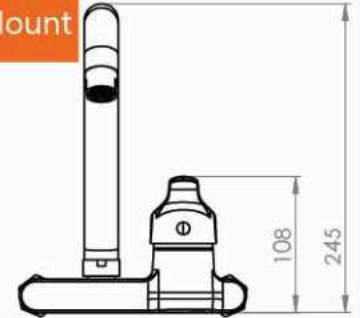

New CAIRO Mixer

■ NEW CAIRO Bath & shower Mixer

Body : Brass
Handle : Zinc alloy
Plated : Nickel Chrome
Piece Weight : 870 Gram
Packing : 1 mixer In the Package and
8 Packages in the Carton
Quality test : Air Pressure test 10 Bar
Code : MX-120401012

■ NEW CAIRO Kitchen Mixer Wall Mount

Body : Brass
Handle : Zinc alloy
Plated : Nickel Chrome
Piece Weight : 975 Gram
Packing : 1 mixer In the Package and
8 Packages in the Carton
Quality test : Air Pressure test 10 Bar
Code : MX-120401011

■ NEW CAIRO Bath Mixer

Body : Brass
Handle : Zinc alloy
Plated : Nickel Chrome
Piece Weight : 780 Gram
Packing : 1 mixer In the Package and
8 Packages in the Carton
Quality test : Air Pressure test 10 Bar
Code : MX-120401010

■ CAIRO SHATTAF MIXER (11cm)

Body : Brass
Handle : Zinc alloy
Plated : Nickel Chrome
Piece Weight : 650 Gram
Packing : 1 mixer In the Package and
24 Packages in the Carton
Quality test : Air Pressure test 10 Bar
Code : MX-120401001