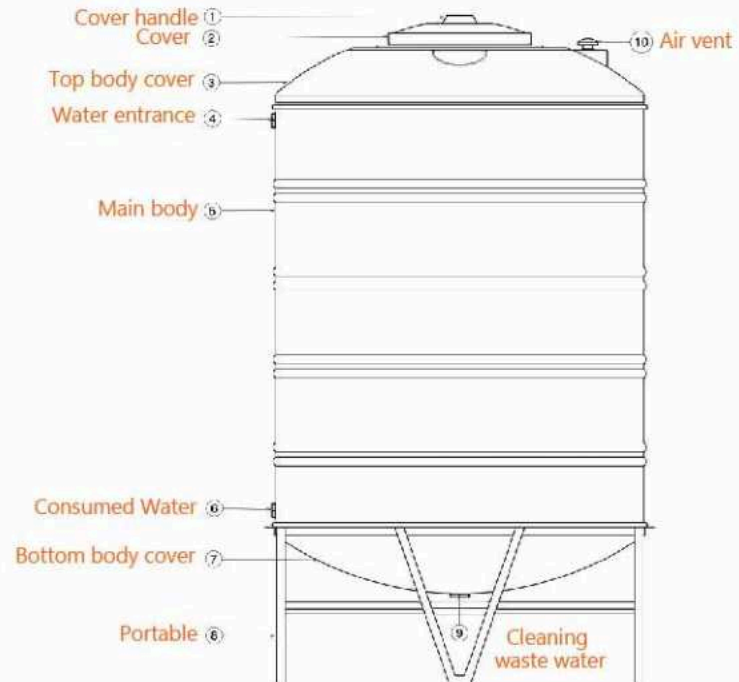

Stainless steel Water Tank Specification

ALL TANKS INCLUDE