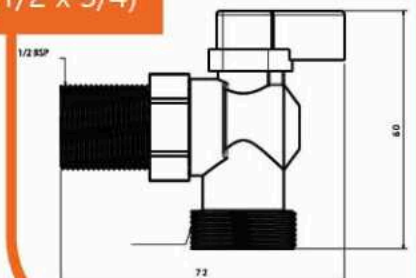

■ Crystal Automatic Washer Tap (1/2 x 3/4)

Body : Brass
Handle : Zinc alloy
Plated : Nickel
Ball : Brass
Piece Weight : 145 Gram
Packing : 100 Tap in the Carton
Quality test : Air Pressure test 10 Bar
Code : TP-120201007