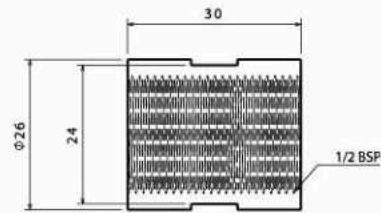

■ Extension (1/2" x 1/2")

Body : Brass
Plated : Nickel Chrome
Piece Weight : 46 Gram
Packing : 400 Extension in the Carton
Code : FT-12050104