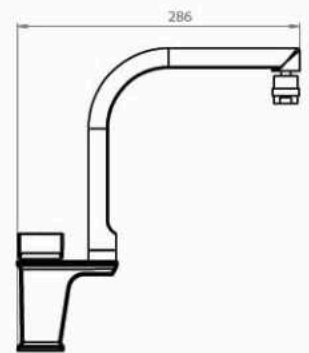

■ VENUS Shattaf mixer (11 cm)

Body : Brass
Handle : Zinc alloy
Plated : Nickel Chrome
Piece Weight : 705 Gram
Packing : 1 mixer In the Package and
24 Packages in the Carton
Quality test : Air Pressure test 10 Bar
Code : MX-120401032