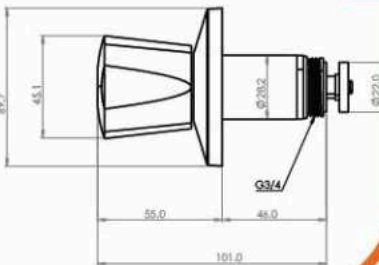

Concealed Valve (Star)

Body : Zinc alloy
Cartridge/core : Brass
Plated : Nickel Chrome
Piece Weight : 325 Gram
Packing : 1 Valve In the Package and
30 Packages in the Carton
Quality test : Air Pressure test 10 Bar
Code : CN-120301002