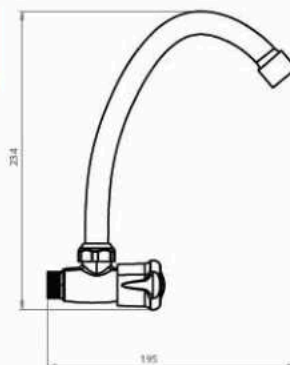

■ Half Mixer Wall (CRYSTAL)

Body : Brass
Handle : Zinc alloy
Plated : Nickel Chrome
Cartridge: Brass
Piece Weight : 305 Gram
Packing : 1 mixer In the Package and
20 Packages in the Carton
Quality test : Air Pressure test 10 Bar
Code : MX-120401025

■ Tank Float Valve (CRYSTAL)

Body : Brass
Size : 1"
Piece Weight : 625 Gram
Ball: PE
Packing : 1 PCS In the Package
20 Packages in the Carton
Code : AV-120101018