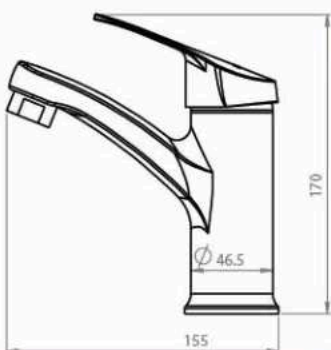

■ Lima bath Mixer

Body : Brass
Handle : Zinc alloy
Plated : Gold plated
Piece Weight : 840 Gram
Packing : 1 mixer In the Package and
8 Packages in the Carton
Quality test : Air Pressure test 10 Bar
Code : MX-120401042