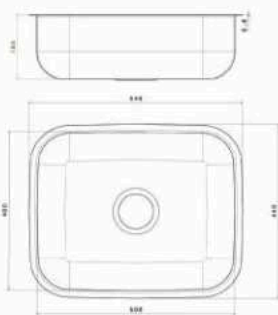

■ GOLD Under Mount Sink

Material : Stainless steel 304
Dimensions : 35x40 CM
Thickness : 0.8
Waste : Without Waste
The Diameter of Waste Slot : 3 inch
The Bowl's Depth : 16.5 CM
The Weight : 2.040 Kg
Packing : 10 Sink in the carton
Code : ssp-110201005