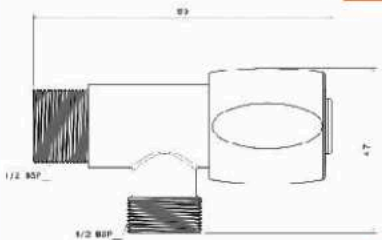

■ Brass Angle Valve (APPLE)

Body : Brass
Handle : Zink alloy
Plated : Nickel Chrome
Cartridge: Ceramic
Piece Weight : 154 Gram
Packing : 2 Valves In the Package and
80 Valve in the Carton
Quality test : Air Pressure test 10 Bar
Code : AV-120101100