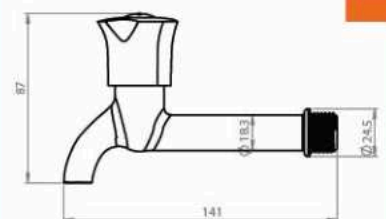

■ Long Louts Tap

Body : Brass
Handle : Zinc alloy
Plated : Nickel Chrome
Cartridge: Brass
Piece Weight : 227 Gram
Packing : 5 Tap In the Package and
60 Packages in the Carton
Quality test : Air Pressure test 10 Bar
Code : TP-120201010