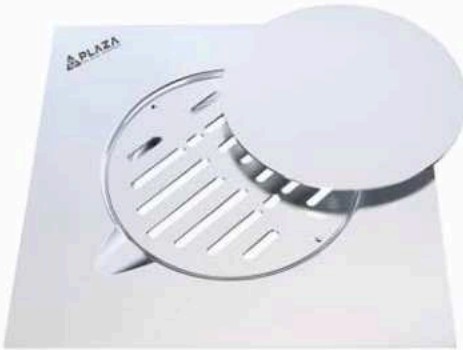

■ Pop Up Floor Drain (SILVER)

Material : Stainless steel 201
SIZE : 20 x 20 cm
Thickness : 1.25 mm
Weight : 535 gram
Code : SSA-110301010