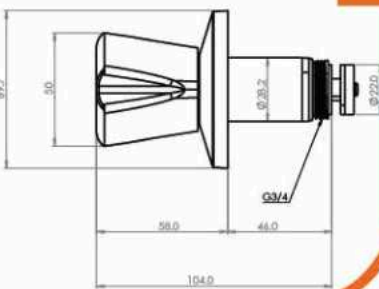

Concealed Valve (Galaxy)

Body : Zinc alloy
Cartridge/core : Brass
Plated : Nickel Chrome
Piece Weight : 315 Gram
Packing : 1 Valve In the Package and
30 Packages in the Carton
Quality test : Air Pressure test 10 Bar
Code : CN-120301003