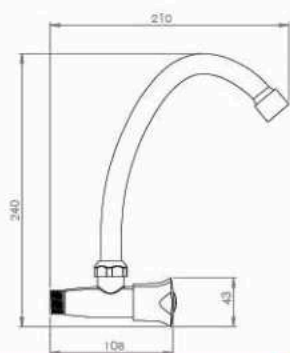

■ Half Mixer Wall (Lotus)

Body : Brass
Handle : Zinc alloy
Plated : Nickel Chrome
Cartridge : Brass
Piece Weight : 343 Gram
Packing : 1 mixer In the Package and
20 Packages in the Carton
Quality test : Air Pressure test 10 Bar
Code : MX-120401035