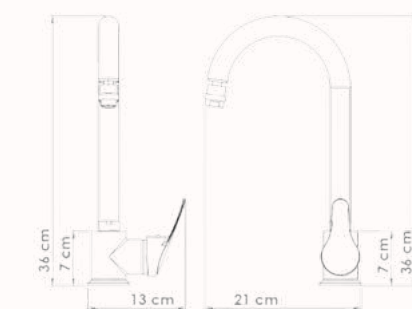

Plated: Nickel Chrome

Piece Weight: 1460

Packing: 1 mixer in the Package and 8 packages in the Carton

Quality test: Air Pressure test 10 Bar

Explore Our Newest

Pro Solitaire Tree Mixer

Body: Brass

Handle: Zinc Alloy

Plated: Nickel Chrome

Piece Weight: 1095

Packing: 1 mixer in the Package and 8 packages in the Carton

Quality test: Air Pressure test 10 Bar

Pro Cairo Tree Mixer

Body: Brass

Handle: Zinc Alloy

Plated: Nickel Chrome