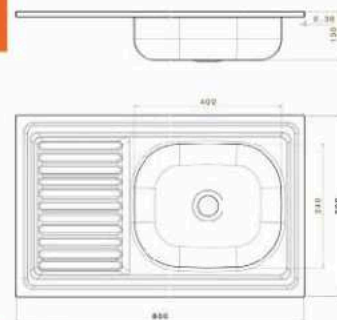

■ Stainless steel sink SAKR 80CM

Material : Stainless steel 201
Thickness : 0.36
Dimension : 80 CM x 50 CM
The bowl's Dimensions : 34 x 40 CM
The bowl's Depth : 14.5 cm
The Diameter of Waste Slot : 2 Inch
The Weight : 1.6 K.G
Packing : 1 carton for every Sink ,
and every 5 sinks are linked in one
Drain board : Single Drainboard
Code : ssk-110101001

■ Stainless steel sink SAKR100 CM

Material : Stainless steel 201
Thickness : 0.33
Dimension : 100 Cm x 50 Cm
The bowl's Dimensions : 34 x 40 CM
The bowl's Depth : 14cm
The Diameter of Waste Slot : 2 Inch
The Weight : 1.8 K.G
Packing : 1 carton for every Sink ,
and every 5 sinks are linked in one
Drain board : Single Drainboard
Code : ssk-110101002

■ Stainless steel sink SAKR120 CM

Material : Stainless steel 201
Thickness : 0.37
Dimension : 120 Cm x 50 Cm
The bowl's Dimensions : 34 x 40 CM
The bowl's Depth : 14 cm
The Diameter of Waste Slot : 2 Inch
The Weight : 2.350 K.G
Packing : 1 carton for every Sink ,
and every 5 sinks are linked in one
Drain board : Double Drainboard
Code : ssk-110101004

■ Stainless steel sink SAKR120 CM

Material: Stainless steel 201
Thickness : 0.37
Dimension : 120 CM x 50 CM
The bowl's Dimensions : 34 x 40 CM
The bowl's Depth : 14.5 cm
The Diameter of Waste Slot : 2 Inch
The Weight : 2.250 K.G
Packing : 1 carton for every Sink ,
and every 5 sinks are linked in one
Drain board : Single Drainboard
Code : ssk-110101003