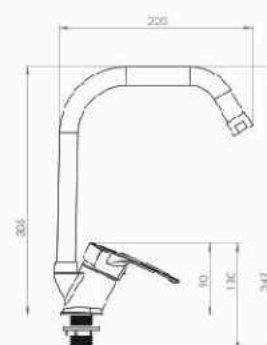

■ Solitaire Kitchen Mixer

Body : Brass
Handle : Zinc alloy
Plated : Nickel Chrome
Piece Weight : 910 Gram
Packing : 1 mixer In the Package and
8 Packages in the Carton
Quality test : Air Pressure test 10 Bar
Code : MX-120401020