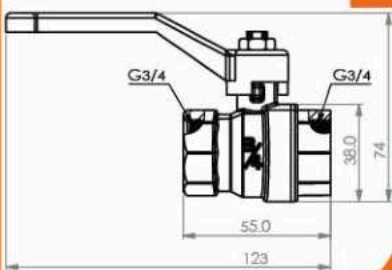

■ Crystal Ball Valve 3/4"

Body : Brass
Handle : Steel
Piece Weight : 283 Gram
Ball: Brass
Packing : 10 Valves In the Package and
10 Packages in the Carton
Quality test : Air Pressure test 10 Bar
Code : AV-120101016