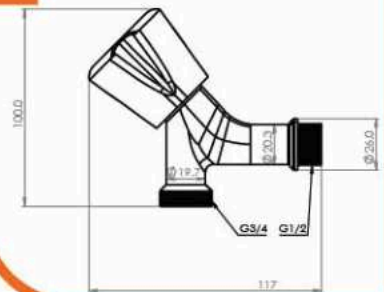

■ Galaxy Washer Tap

Body : Brass
Handle : Zinc alloy
Plated : Nickel Chrome
Cartridge: Brass
Piece Weight : 305 Gram
Packing : 1 Tap In the Package and
60 Packages in the Carton
Quality test : Air Pressure test 10 Bar
Code : TP-120201005