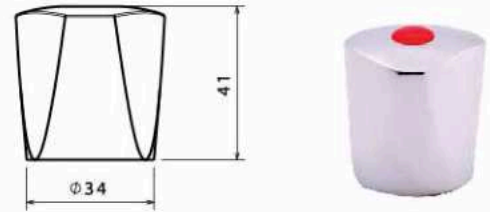

■ Handles Style

Body : Zinc alloy
Plated : Nickel Chrome
Piece Weight : 85 Gram
Packing : 150 Pieces In the Carton
Code : FT-120501035

■ Handles Galaxy

Body : Zinc alloy
Plated : Nickel Chrome
Piece Weight : 131 Gram
Packing : 120 Pieces In the Carton
Code : FT-120501036