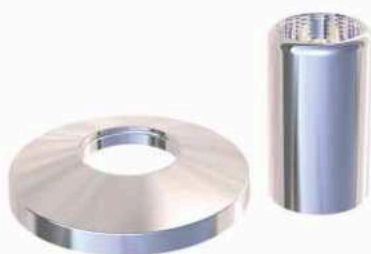

■ Concealed Valve (Roma)

Body : Zinc alloy
Cartridge/core : Brass
Plated : Nickel Chrome
Piece Weight : 325 Gram
Packing : 1 Valve In the Package and
30 Packages in the Carton
Quality test : Air Pressure test 10 Bar
Code : CN-120301004