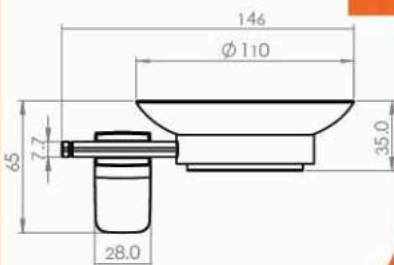

■ Soap Dish With Holder (BLACK VENUS)

Body : Zinc alloy
Plated : Electrostatic
Piece Weight : 215 Gram
Packing : 1 PCS In the Package
Code : ACC-120601007