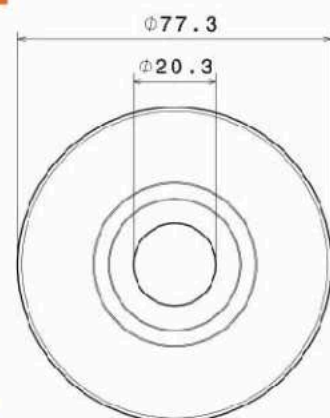

■ Faucet cover Silver

Material : Stainless steel 201
Thickness : 0.5 mm
Weight : 21 gram
Code : SSA-110302001