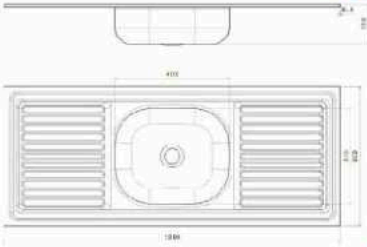

■ Stainless steel sink FAYROUZ120 CM

Material: Stainless steel 201
Thickness : 0.4
Dimension : 120 Cm x 50 Cm
The bowl's Dimensions : 34 x 40 CM
The bowl's Depth : 13 cm
The Diameter of Waste Slot : 2 Inch
The Weight : 2.450 K.G
Packing : 1 carton for every Sink ,
and every 5 sinks are linked in one
Drain board : Double Drainboard
Code : ssk-110102004