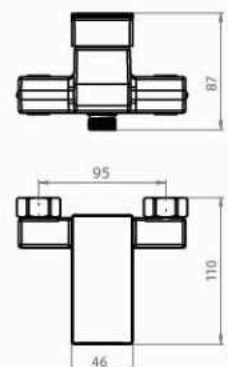

Venus Mixer

■ VENUS bath and shower mixer

Body : Brass
Handle : Zinc alloy
Plated : Nickel Chrome
Piece Weight : 1380 Gram
Packing : 1 mixer In the Package and
8 Packages in the Carton
Quality test : Air Pressure test 10 Bar
Code : MX-120401030

■ VENUS kitchen wall mount mixer

Body : Brass
Handle : Zinc alloy
Plated : Nickel Chrome
Piece Weight : 1180 Gram
Packing : 1 mixer In the Package and
8 Packages in the Carton
Quality test : Air Pressure test 10 Bar
Code : MX-120401031

■ VENUS tree mixer

Body : Brass
Handle : Zinc alloy
Plated : Nickel Chrome
Piece Weight : 1150 Gram
Packing : 1 mixer In the Package and
8 Packages in the Carton
Quality test : Air Pressure test 10 Bar
Code : MX-120401029

■ VENUS Shattaf mixer (11 cm)

Body : Brass
Handle : Zinc alloy
Plated : Nickel Chrome
Piece Weight : 705 Gram
Packing : 1 mixer In the Package and
24 Packages in the Carton
Quality test : Air Pressure test 10 Bar
Code : MX-120401032