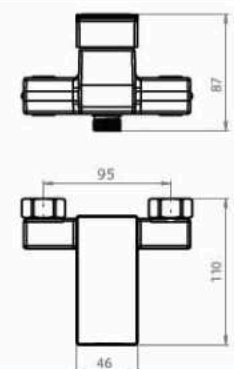

Venus Mixer Gold

■ VENUS bath and shower mixer

Body : Brass
Handle : Zinc alloy
Plated : Gold plated
Piece Weight : 1380 Gram
Packing : 1 mixer In the Package and
8 Packages in the Carton
Quality test : Air Pressure test 10 Bar
Code : MX-120401036

■ VENUS kitchen wall mount mixer

Body : Brass
Handle : Gold plated
Plated : Nickel Chrome
Piece Weight : 1180 Gram
Packing : 1 mixer In the Package and
8 Packages in the Carton
Quality test : Air Pressure test 10 Bar
Code : MX-120401037

■ VENUS tree mixer

Body : Brass
Handle : Zinc alloy
Plated : Gold plated
Piece Weight : 1150 Gram
Packing : 1 mixer In the Package and
8 Packages in the Carton
Quality test : Air Pressure test 10 Bar
Code : MX-120401038

■ VENUS Shattaf mixer (11 cm)

Body : Brass
Handle : Zinc alloy
Plated : Gold plated
Piece Weight : 705 Gram
Packing : 1 mixer In the Package and
24 Packages in the Carton
Quality test : Air Pressure test 10 Bar
Code : MX-120401039