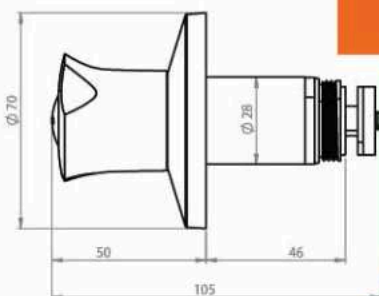

Concealed Valve (Louts)

Body : Zinc alloy
Cartridge/core : Brass
Plated : Nickel Chrome
Piece Weight : 279 Gram
Packing : 1 Valve In the Package and
30 Packages in the Carton
Quality test : Air Pressure test 10 Bar
Code : CN-120301006