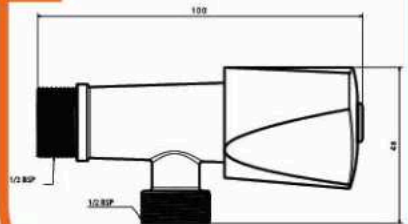

■ Brass Angle Valve (STYLE)

Body : Brass
Handle : Zinc alloy
Plated : Nickel Chrome
Cartridge: Brass
Piece Weight : 195 Gram
Packing : 2 Valves In the Package and
80 Valve in the Carton
Quality test : Air Pressure test 10 Bar
Code : AV-120101009