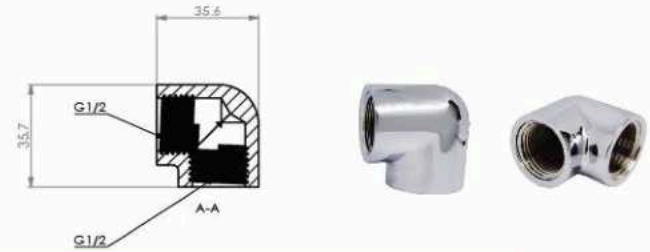

■ Elbow Male Star Nickel Chrome

Body : Brass
Piece Weight : 93 Gram
Packing : 12 Elbow in the Package
10 package In the Carton
Code : FT-120501010