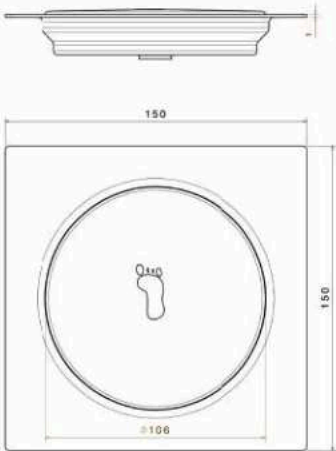

■ Pop Up Floor Drain (TOUCH)

Material : Stainless steel 201
Size : 15 x 15 cm
Thickness : 1 mm
weight : 363 gram
Code : SSA-110301003