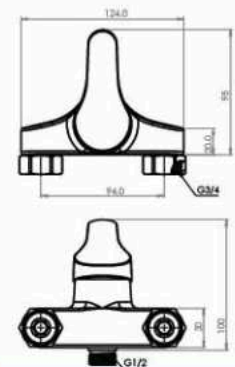

New CAIRO Mixer

■ NEW CAIRO Bath & shower Mixer

Body : Brass
Handle : Zinc alloy
Plated : Nickel Chrome
Piece Weight : 870 Gram
Packing : 1 mixer In the Package and
8 Packages in the Carton
Quality test : Air Pressure test 10 Bar
Code : MX-120401012

■ NEW CAIRO Kitchen Mixer Wall Mount

Body : Brass
Handle : Zinc alloy
Plated : Nickel Chrome
Piece Weight : 975 Gram
Packing : 1 mixer In the Package and
8 Packages in the Carton
Quality test : Air Pressure test 10 Bar
Code : MX-120401011

■ NEW CAIRO Bath Mixer

Body : Brass
Handle : Zinc alloy
Plated : Nickel Chrome
Piece Weight : 780 Gram
Packing : 1 mixer In the Package and
8 Packages in the Carton
Quality test : Air Pressure test 10 Bar
Code : MX-120401010

■ CAIRO SHATTAF MIXER (11cm)

Body : Brass
Handle : Zinc alloy
Plated : Nickel Chrome
Piece Weight : 650 Gram
Packing : 1 mixer In the Package and
24 Packages in the Carton
Quality test : Air Pressure test 10 Bar
Code : MX-120401001