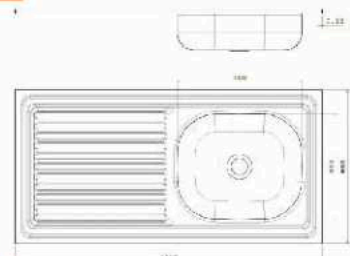

■ Stainless steel sink SAKR 80CM

Material : Stainless steel 201
Thickness : 0.36
Dimension : 80 CM x 50 CM
The bowl's Dimensions : 34 x 40 CM
The bowl's Depth : 14.5 cm
The Diameter of Waste Slot : 2 Inch
The Weight : 1.6 K.G
Packing : 1 carton for every Sink ,
and every 5 sinks are linked in one
Drain board : Single Drainboard
Code : ssk-110101001

■ Stainless steel sink SAKR100 CM

Material : Stainless steel 201
Thickness : 0.33
Dimension : 100 Cm x 50 Cm
The bowl's Dimensions : 34 x 40 CM
The bowl's Depth : 14cm
The Diameter of Waste Slot : 2 Inch
The Weight : 1.8 K.G
Packing : 1 carton for every Sink ,
and every 5 sinks are linked in one
Drain board : Single Drainboard
Code : ssk-110101002

■ Stainless steel sink SAKR120 CM

Material : Stainless steel 201
Thickness : 0.37
Dimension : 120 Cm x 50 Cm
The bowl's Dimensions : 34 x 40 CM
The bowl's Depth : 14 cm
The Diameter of Waste Slot : 2 Inch
The Weight : 2.350 K.G
Packing : 1 carton for every Sink ,
and every 5 sinks are linked in one
Drain board : Double Drainboard
Code : ssk-110101004

■ Stainless steel sink SAKR120 CM

Material: Stainless steel 201
Thickness : 0.37
Dimension : 120 CM x 50 CM
The bowl's Dimensions : 34 x 40 CM
The bowl's Depth : 14.5 cm
The Diameter of Waste Slot : 2 Inch
The Weight : 2.250 K.G
Packing : 1 carton for every Sink ,
and every 5 sinks are linked in one
Drain board : Single Drainboard
Code : ssk-110101003