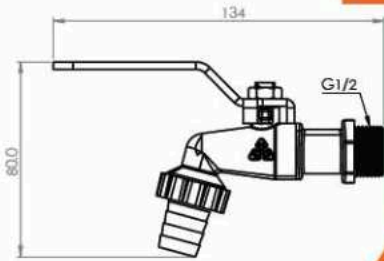

■ Silver Ball Tap 1/2"

Body : Brass
Handle : Steel
Plated : Nickel
Ball: Brass
Piece Weight : 160 Gram
Packing : 12 Tap In the Package and
10 Packages in the Carton
Quality test : Air Pressure test 10 Bar
Code : TP- 120201008