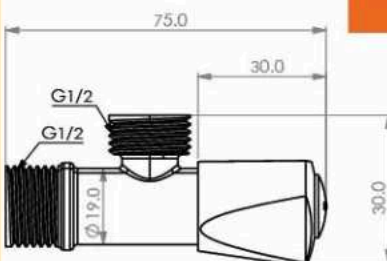

■ Brass Angle Valve (NEW CAIRO)

Body : Brass
Handle : Zinc alloy
Plated : Nickel Chrome
Cartridge: Brass
Piece Weight : 115 Gram
Packing : 12 Valves In the Package and
120 Valve in the Carton
Quality test : Air Pressure test 10 Bar
Code : AV-120101015