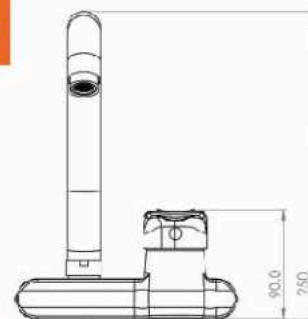

Solitaire Mixer

■ Solitaire Bath & shower Mixer

Body : Brass
Handle : Zinc alloy
Plated : Nickel Chrome
Piece Weight : 1455 Gram
Packing : 1 mixer In the Package and
8 Packages in the Carton
Quality test : Air Pressure test 10 Bar
Code : MX-120401019

■ Solitaire Kitchen Mixer Wall Mount

Body : Brass
Handle : Zink alloy
Plated : Nickel Chrome
Piece Weight : 1135 Gram
Packing : 1 mixer In the Package and
8 Packages in the Carton
Quality test : Air Pressure test 10 Bar
Code : MX-120401018

■ Solitaire Bath Mixer

Body : Brass
Handle : Zink alloy
Plated : Nickel Chrome
Piece Weight : 910 Gram
Packing : 1 mixer In the Package and
8 Packages in the Carton
Quality test : Air Pressure test 10 Bar
Code : MX-120401017

■ Solitaire Kitchen Mixer

Body : Brass
Handle : Zinc alloy
Plated : Nickel Chrome
Piece Weight : 910 Gram
Packing : 1 mixer In the Package and
8 Packages in the Carton
Quality test : Air Pressure test 10 Bar
Code : MX-120401020