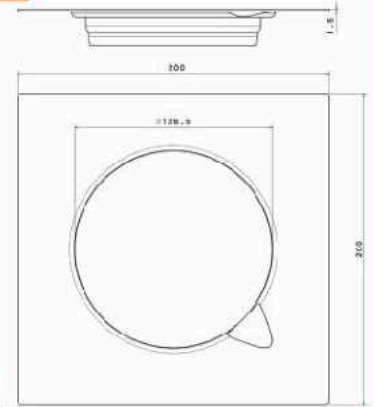

■ Pop Up Floor Drain (SILVER)

Material : Stainless steel 201
SIZE : 20 x 20 cm
Thickness : 1.25 mm
Weight : 535 gram
Code : SSA-110301010

■ Pop Up Floor Drain (SILVER)

Material : Stainless steel 201
SIZE : 15 x 15 cm
Thickness : 1.25 mm
weight : 334 gram
Code : SSA-110301009

■ Pop Up Floor Drain (SILVER)

Material : Stainless steel 201
SIZE : 10 x 10 cm
Thickness : 1.25 mm
weight : 173 gram
Code : SSA-110301008