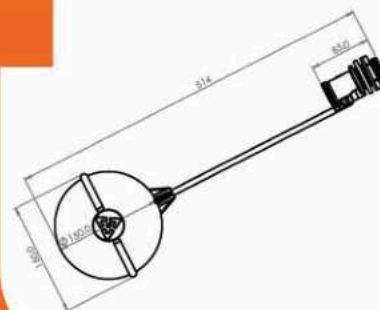

■ Tank Float Valve (CRYSTAL)

Body : Brass
 Size : 1"
 Piece Weight : 625 Gram
 Ball: PE
 Packing : 1 PCS In the Package
 20 Packages in the Carton
 Code : AV-120101018

■ Tank Float Valve (CRYSTAL)

Body : Brass
 Size : 3/4"
 Piece Weight : 465 Gram
 Ball: PE
 Packing : 1 PCS In the Package
 20 Packages in the Carton
 Code : AV-120101019