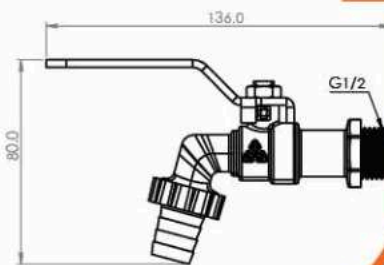

■ Crystal Ball Tap 1/2"

Body : Brass
Handle : Steel
Plated : Nickel
Ball: Brass
Piece Weight : 177 Gram
Packing : 12 Tap In the Package and
10 Packages in the Carton
Quality test : Air Pressure test 10 Bar
Code : TP- 120201009