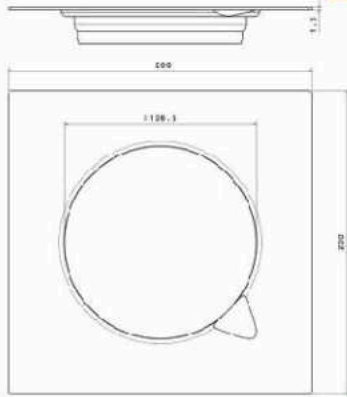

■ PLAZA TANK (2000 LITRE)

Material : Stainless steel 316
 Thickness : 0.8 mm
 The Weight : 81.5 Kg
 The Height : 201 CM
 The Diameter : 141 CM
 Code : sst-110401004

Stainless steel accessories

■ Pop Up Floor Drain (SILVER)