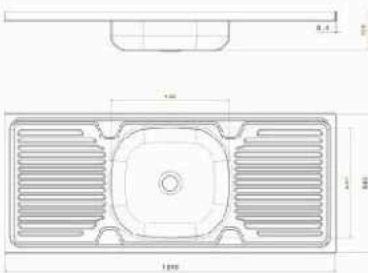

■ Stainless steel sink PLAZA 120 CM