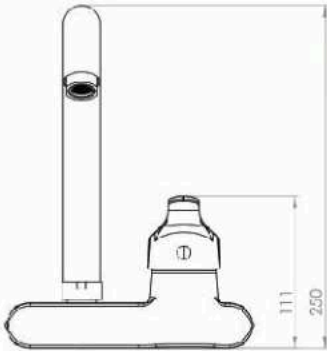

CAIRO Mixer

■ CAIRO Bath & shower Mixer

Body : Brass
 Handle : Zinc alloy
 Plated : Nickel Chrome
 Piece Weight : 1405 Gram
 Packing : 1 mixer In the Package and
 8 Packages in the Carton
 Quality test : Air Pressure test 10 Bar
 Code : MX-120401008