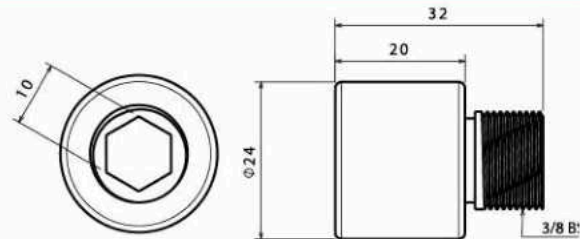

■ Extension (1/2" x 3/8")

Body : Brass
Plated : Nickel Chrome
Piece Weight : 26 Gram
Packing : 700 Extension in the Carton
Code : FT-12050105