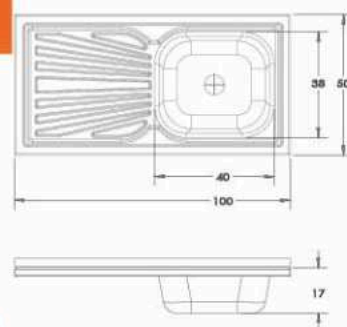

■ Stainless steel sink PLAZA 120 CM

Material : Stainless steel 201
 Thickness : 0.6
 Dimension : 120 CM x 50 CM
 The bowl's Dimensions : 42 x 40 CM
 The bowl's Depth : 15 cm
 The Diameter of Waste Slot : 2 Inch
 The Weight : 4.000 K.G
 Packing : 1 carton for every Sink ,
 and every 5 sinks are linked in one
 Drain board : Double Drainboards
 Code : ssk-110104003

■ Stainless steel sink PLAZA 120 CM

Material : Stainless steel 201
 Thickness : 0.6
 Dimension : 120 CM x 50 CM
 The bowl's Dimensions : 42 x 40 CM
 The bowl's Depth : 14.5 cm
 The Diameter of Waste Slot : 2 Inch
 The Weight : 4.370 K.G
 Packing : 1 carton for every Sink ,
 and every 5 sinks are linked in one
 Drain board : Single - available with
 right & left drain board.
 Code : ssk-110104002

GAMA SINK

■ Stainless steel sink PLAZA150 CM

Material : Stainless steel 201
 Thickness : 0.6
 Dimension : 150 Cm x 50 Cm
 The bowl's Dimensions : 42 x 40 CM
 The bowl's Depth : 15 cm
 The Diameter of Waste Slot : 2 Inch
 The Weight : 5.250 K.G
 Packing : 1 carton for every Sink ,
 and every 5 sinks are linked in one
 Drain board : Double Drainboard
 Code : ssk-110104004

FAYROUZ SINK

■ Stainless steel sink FAYROUZ 80 CM

Material : Stainless steel 201
 Thickness : 0.4
 Dimension : 80 Cm x 50 Cm
 The bowl's Dimensions : 34 x 40 CM
 The bowl's Depth : 13 cm
 The Diameter of Waste Slot : 2 Inch
 The Weight : 1.850 K.G
 Packing : 1 carton for every Sink ,
 and every 5 sinks are linked in one
 Drain board : Single Drainboard
 Code : ssk-110102001