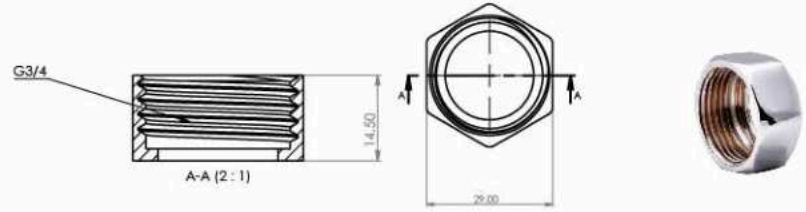

■ Mixer Faucet nut

Body : Brass
Plated : Nickel Chrome
Piece Weight : 27 Gram
Packing : 400 Pieces In the Carton
Code : FT-120501033