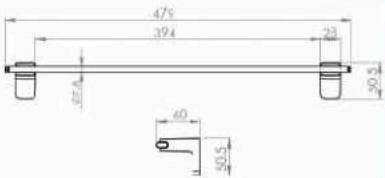

■ Towel Bar (BLACK VENUS)

Body : Zinc alloy
Plated : Electrostatic
Piece Weight : 515 Gram
Packing : 1 PCS In the Package
Code : ACC-120601006