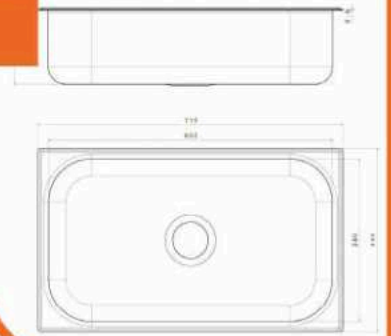

■ STYLE Under Mount Sink

Material : Stainless steel 304
 Dimensions : 66 x 51 CM
 Thickness : 0.8
 Waste : With Waste
 The Diameter of Waste Slot : 3 inch
 The Bowl's Depth : 18 CM
 The Weight : 3.37 Kg
 Packing : Single Sink or 5 in the Carton.
 With waste set Code : ssp-110202001
 Without waste set Code : ssp-110201009