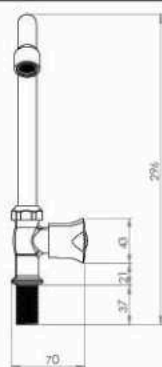

■ Half Mixer Tree (Lotus)