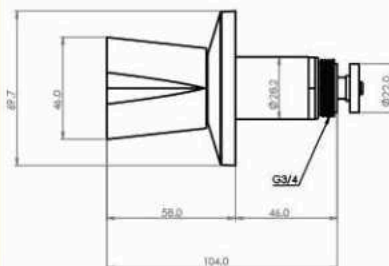

■ Concealed Valve (Roma)

Body : Zinc alloy
Cartridge/core : Brass
Plated : Nickel Chrome
Piece Weight : 325 Gram
Packing : 1 Valve In the Package and
30 Packages in the Carton
Quality test : Air Pressure test 10 Bar
Code : CN-120301004