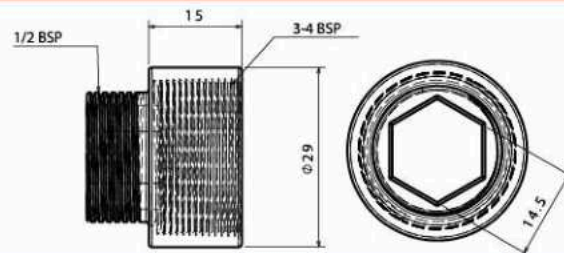

■ Extension (1/2" x 3/4")

Body : Brass
Plated : Nickel Chrome
Piece Weight : 33 Gram
Packing : 800 Extension in the Carton
Code : FT-12050106