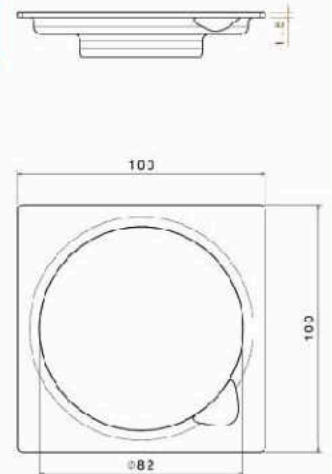

■ Pop Up Floor Drain (SILVER)

Material : Stainless steel 201
SIZE : 20 x 20 cm
Thickness : 1.25 mm
Weight : 535 gram
Code : SSA-110301010

■ Pop Up Floor Drain (SILVER)

Material : Stainless steel 201
SIZE : 15 x 15 cm
Thickness : 1.25 mm
weight : 334 gram
Code : SSA-110301009

■ Pop Up Floor Drain (SILVER)

Material : Stainless steel 201
SIZE : 10 x 10 cm
Thickness : 1.25 mm
weight : 173 gram
Code : SSA-110301008