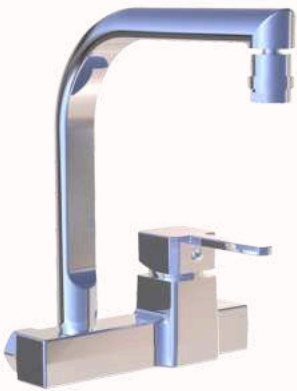

Explore Our Newest

Mega Tree Mixer

Body: Brass

Handle: Zinc Alloy

Plated: Nickel Chrome

Piece Weight: 1265

Packing: 1 mixer in the Package and 8 packages in the Carton

Quality test: Air Pressure test 10 Bar