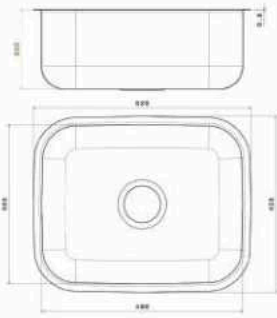

Undermount Stainless steel Sink