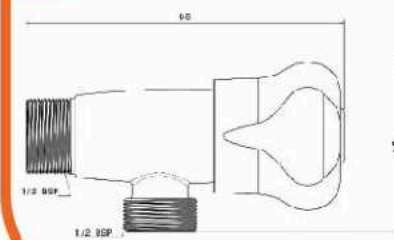

Body : Brass
Handle : Zinc alloy
Plated : Nickel Chrome
Cartridge: Brass
Piece Weight : 179 Gram
Packing : 2 Valves In the Package and
80 Valve in the Carton
Quality test : Air Pressure test 10 Bar
Code : AV-120101002