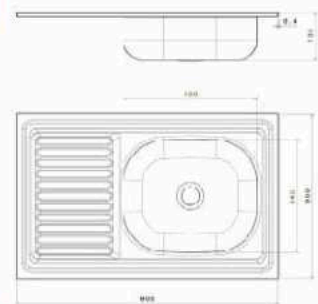

■ Stainless steel sink PLAZA 120 CM

Material : Stainless steel 201
 Thickness : 0.6
 Dimension : 120 CM x 50 CM
 The bowl's Dimensions : 42 x 40 CM
 The bowl's Depth : 14.5 cm
 The Diameter of Waste Slot : 2 Inch
 The Weight : 4.370 K.G
 Packing : 1 carton for every Sink ,
 and every 5 sinks are linked in one
 Drain board : Single - available with
 right & left drain board.
 Code : ssk-110104002

GAMA SINK

■ Stainless steel sink PLAZA150 CM

Material : Stainless steel 201
 Thickness : 0.6
 Dimension : 150 Cm x 50 Cm
 The bowl's Dimensions : 42 x 40 CM
 The bowl's Depth : 15 cm
 The Diameter of Waste Slot : 2 Inch
 The Weight : 5.250 K.G
 Packing : 1 carton for every Sink ,
 and every 5 sinks are linked in one
 Drain board : Double Drainboard
 Code : ssk-110104004

■ Stainless steel sink GAMA100 CM

Material : Stainless steel 201
 Thickness : 0.6
 Dimension : 100 Cm x 50 Cm
 The bowl's Dimensions : 38 x 40 CM
 The bowl's Depth : 17 cm
 The Diameter of Waste Slot : 2 Inch
 The Weight : 3.550 K.G
 Packing : 1 carton for every Sink ,
 and every 5 sinks are linked in one
 Drain board : Single Drainboard
 Code : ssk-110106001

FAYROUZ SINK

■ Stainless steel sink FAYROUZ 80 CM

Material : Stainless steel 201
 Thickness : 0.4
 Dimension : 80 Cm x 50 Cm
 The bowl's Dimensions : 34 x 40 CM
 The bowl's Depth : 13 cm
 The Diameter of Waste Slot : 2 Inch
 The Weight : 1.850 K.G
 Packing : 1 carton for every Sink ,
 and every 5 sinks are linked in one
 Drain board : Single Drainboard
 Code : ssk-110102001