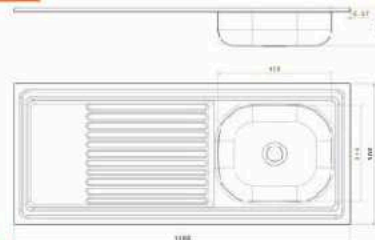

■ Stainless steel sink SAKR 80CM

Material : Stainless steel 201
Thickness : 0.36
Dimension : 80 CM x 50 CM
The bowl's Dimensions : 34 x 40 CM
The bowl's Depth : 14.5 cm
The Diameter of Waste Slot : 2 Inch
The Weight : 1.6 K.G
Packing : 1 carton for every Sink ,
and every 5 sinks are linked in one
Drain board : Single Drainboard
Code : ssk-110101001

■ Stainless steel sink SAKR100 CM

Material : Stainless steel 201
Thickness : 0.33
Dimension : 100 Cm x 50 Cm
The bowl's Dimensions : 34 x 40 CM
The bowl's Depth : 14cm
The Diameter of Waste Slot : 2 Inch
The Weight : 1.8 K.G
Packing : 1 carton for every Sink ,
and every 5 sinks are linked in one
Drain board : Single Drainboard
Code : ssk-110101002

■ Stainless steel sink SAKR120 CM

Material : Stainless steel 201
Thickness : 0.37
Dimension : 120 Cm x 50 Cm
The bowl's Dimensions : 34 x 40 CM
The bowl's Depth : 14 cm
The Diameter of Waste Slot : 2 Inch
The Weight : 2.350 K.G
Packing : 1 carton for every Sink ,
and every 5 sinks are linked in one
Drain board : Double Drainboard
Code : ssk-110101004

■ Stainless steel sink SAKR120 CM

Material: Stainless steel 201
Thickness : 0.37
Dimension : 120 CM x 50 CM
The bowl's Dimensions : 34 x 40 CM
The bowl's Depth : 14.5 cm
The Diameter of Waste Slot : 2 Inch
The Weight : 2.250 K.G
Packing : 1 carton for every Sink ,
and every 5 sinks are linked in one
Drain board : Single Drainboard
Code : ssk-110101003