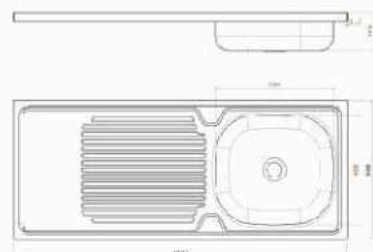

Material : Stainless steel 304
Thickness : 0.7
Dimension : 120 CM x 50 CM
The bowl's Dimensions : 42 x 40 CM
The bowl's Depth : 17 cm
The Diameter of Waste Slot : 3 Inch
The Weight : 4.650 K.G
Packing : 1 carton for every Sink ,
and every 5 sinks are linked in one
Drain board : Single - available with
right & left drain board.
Code : ssk-110105002