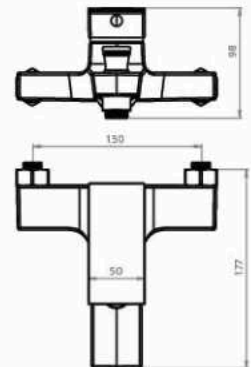

Dream Home
VISIT OUR STORE
MAKE YOUR DREAM HOME
WWW.PLAZAMETAS.COM

Mixers Specification

Venus Mixer

■ VENUS bath and shower mixer

Body : Brass
 Handle : Zinc alloy
 Plated : Nickel Chrome
 Piece Weight : 1380 Gram
 Packing : 1 mixer In the Package and
 8 Packages in the Carton
 Quality test : Air Pressure test 10 Bar
 Code : MX-120401030