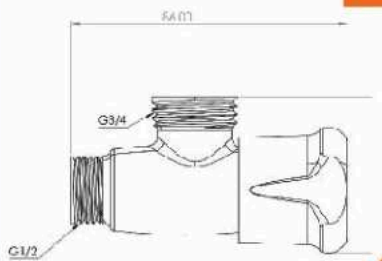

■ Brass Angle Valve (CRYSTAL 3/4 x 1/2)

Body : Brass
Handle : Zink alloy
Plated : Nickel Chrome
Cartridge: Brass
Piece Weight : 236 Gram
Packing : 2 Valves In the Package and
60 Valve in the Carton
Quality test : Air Pressure test 10 Bar
Code : AV-120101006