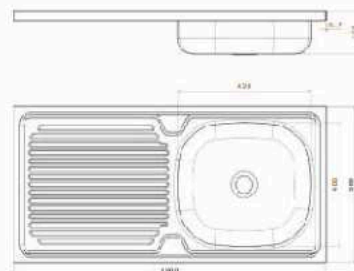

Material : Stainless steel 304
Thickness : 0.7
Dimension : 100 Cm x 50 Cm
The bowl's Dimensions : 42 x 40 CM
The bowl's Depth : 17cm
The Diameter of Waste Slot : 3 Inch
The Weight : 4.070 K.G
Packing : 1 carton for every Sink ,
and every 5 sinks are linked in one
Drain board : Single - available with
right & left drain board .
Code : ssk-110105001