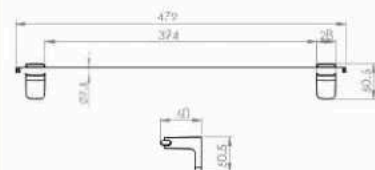

Accessories Specification

■ Towel Bar (VENUS)

Body : Zinc alloy
 Plated : Nickel Chrome
 Piece Weight : 515 Gram
 Packing : 1 PCS In the Package
 Code : ACC-120601002

■ Soap Dish With Holder (VENUS)

Body : Zinc alloy
 Plated : Nickel Chrome
 Piece Weight : 215 Gram
 Packing : 1 PCS In the Package
 Code : ACC-120601003