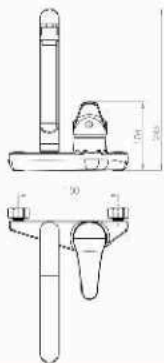

■ Lazourd bath and shower mixer

Body : Brass
Handle : Zinc alloy
Plated : Gold plated
Piece Weight : 1125 Gram
Packing : 1 mixer In the Package and
8 Packages in the Carton
Quality test : Air Pressure test 10 Bar
Code : MX-120401040