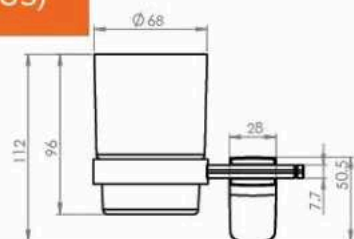

Body : Zinc alloy
Plated : Nickel Chrome
Piece Weight : 215 Gram
Packing : 1 PCS In the Package
Code : ACC-120601004