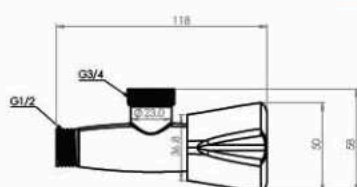

■ Half Mixer Wall (Galaxy)

Body : Brass
Handle : Zinc alloy
Plated : Nickel Chrome
Cartridge : Brass
Piece Weight : 380 Gram
Packing : 1 mixer In the Package and
20 Packages in the Carton
Quality test : Air Pressure test 10 Bar
Code : MX-120401003