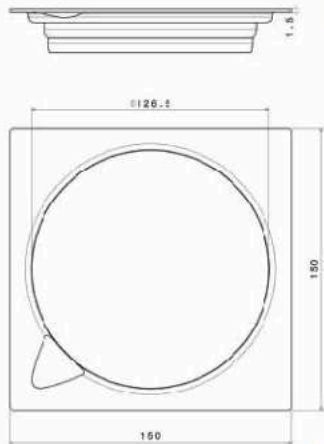

■ Pop Up Floor Drain (SILVER)

Material : Stainless steel 304
SIZE : 15 x 15 cm
Thickness : 1.5 mm
weight : 420 gram
Code : SSA-110301006