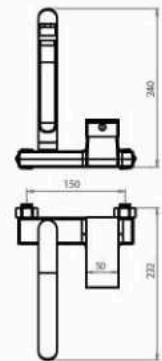

■ VENUS tree mixer

Body : Brass
Handle : Zinc alloy
Plated : Nickel Chrome
Piece Weight : 1150 Gram
Packing : 1 mixer In the Package and
8 Packages in the Carton
Quality test : Air Pressure test 10 Bar
Code : MX-120401029