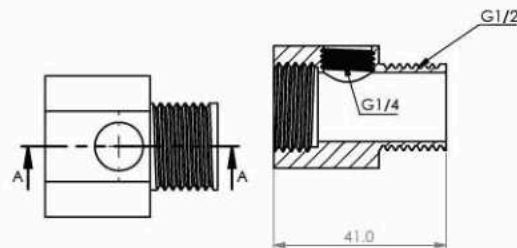

■ 3 Way Extension Nipple

Body : Brass
Plated : Nickel Chrome
Piece Weight : 42 Gram
Packing : 150 Pieces In the Carton
Code : FT-120501031