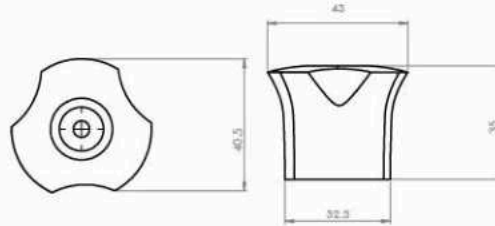

■ Handles Louts

Body : Zinc alloy
Plated : Nickel Chrome
Piece Weight : 73 Gram
Packing : 150 Pieces In the Carton
Code : FT-120501041

■ Handles Mixer (NH-001)

Body : Zinc alloy
Plated : Nickel Chrome
Size : 35 mm
Piece Weight : 63 Gram
Code : FT-120501042