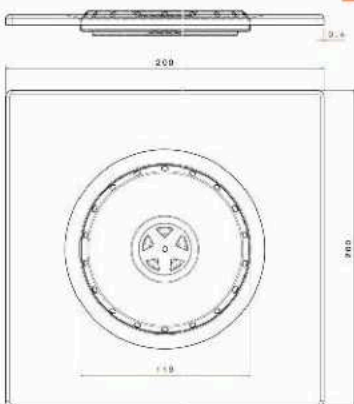

■ Pop Up Floor Drain (CARD)

Material : Stainless steel 201
Size : 20 x 20 cm
Thickness : 0.4 mm
weight : 160 gram
Code : SSA-110301002