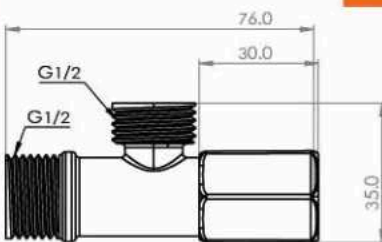

■ Brass Angle Valve (CAIRO)

Body : Brass
Handle : Zink alloy
Plated : Nickel Chrome
Cartridge: Brass
Piece Weight : 115 Gram
Packing : 12 Valves In the Package and
120 Valve in the Carton
Quality test : Air Pressure test 10 Bar
Code : AV-120101014