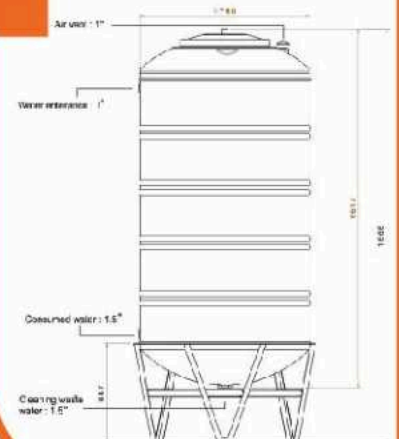

PLAZA TANK (500 LITRE)

Material : Stainless steel 316
Thickness : 0.8 mm
The Weight : 31 KG
The Height :187 CM
The Diameter : 76 inch
Code : sst-110401001