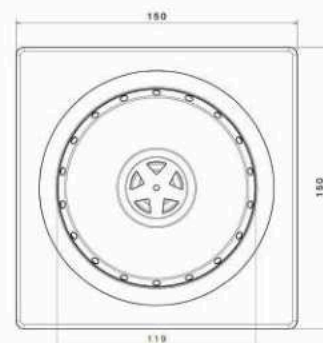

■ Pop Up Floor Drain (CARD)

Material : Stainless steel 201
Size : 15 x 15 cm
Thickness : 0.4 mm
weight : 116 gram
Code : SSA-110301001

■ Faucet cover Silver

Material : Stainless steel 201
Thickness : 0.5 mm
Weight : 21 gram
Code : SSA-110302001

■ Faucet cover Style

Material : Stainless steel 201
Thickness : 1 mm
Weight : 35 gram
Code : SSA-110302002