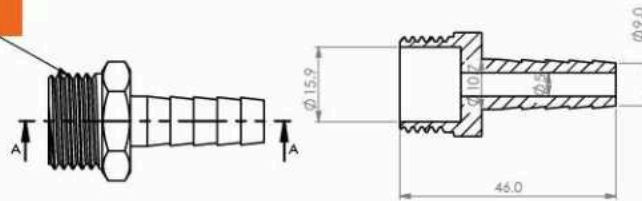

■ Male Adapter Lead Free

Body : Brass
 Plated : Nickel Chrome
 Piece Weight : 35 Gram
 Packing : 200 pieces in carton
 Code : FT-120501028

■ Male Adapter Lead Free (Without Nickel)

Body : Brass
 Piece Weight : 34 Gram
 Packing : 200 pieces in carton
 Code : FT-120501029