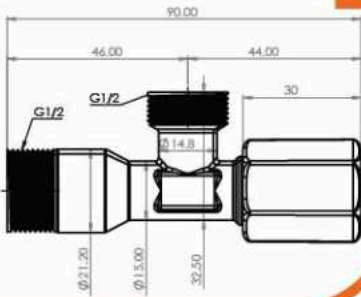

■ Brass Angle Valve (SMART)

Body : Brass
Handle : Zink alloy
Plated : Nickel Chrome
Cartridge: Brass
Piece Weight : 118 Gram
Packing : 2 Valves In the Package and
80 Valve in the Carton
Quality test : Air Pressure test 10 Bar
Code : AV-120101012