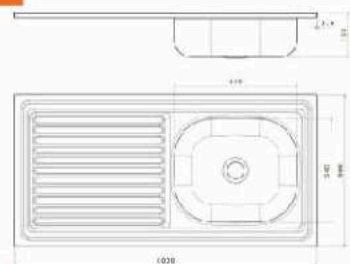

■ Stainless steel sink FAYROUZ 100 CM

Material : Stainless steel 201
Thickness : 0.4
Dimension : 100 Cm x 50 Cm
The bowl's Dimensions : 34 x 40 CM
The bowl's Depth : 13 cm
The Diameter of Waste Slot : 2 Inch
The Weight : 2.100 K.G
Packing : 1 carton for every Sink ,
and every 5 sinks are linked in one
Drain board : Single Drainboard
Code : ssk-110102002