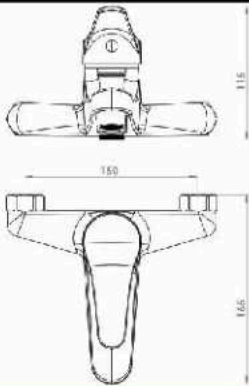

Lazourd Mixer