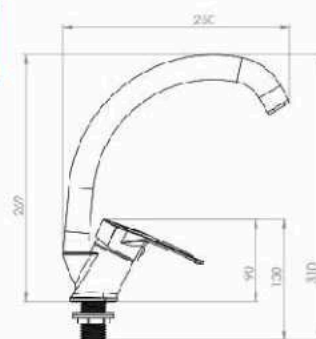

■ Solitaire Bath Mixer

Body : Brass
Handle : Zink alloy
Plated : Nickel Chrome
Piece Weight : 910 Gram
Packing : 1 mixer In the Package and
8 Packages in the Carton
Quality test : Air Pressure test 10 Bar
Code : MX-120401017