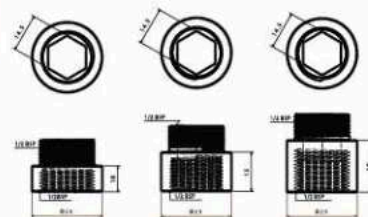

■ Extension Bushing kit 170 g Nickel Chrome

Body : Brass
Piece Weight : 170 Gram
Packing : 1 In the Package and
80 Packages in the Carton
Code : FT-120501005