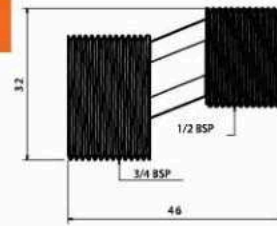

Brass Sainitary Fitting Specification

■ Eccentric reducer karank Without Nickel Chrome

Body : The body is brass but the cover is stainless
Piece Weight : 126 Gram
Packing : 12 In the Package and
10 Packages in the Carton
Code : FT-120501001