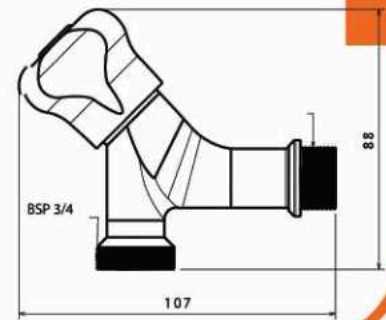

■ Crystal Washer Tap

Body : Brass
Handle : Zinc alloy
Plated : Nickel Chrome
Cartridge: Brass
Piece Weight : 235 Gram
Packing : 1 Tap In the Package and
60 Packages in the Carton
Quality test : Air Pressure test 10 Bar
Code : TP-120201003