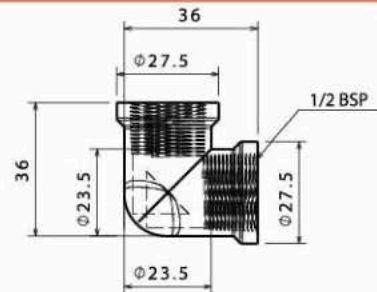

Elbow Female 1/2" Sanded

Body : Brass
Plated : Nickel
Piece Weight : 58 Gram
Packing : 20 Elbow in the Package and
10 Packages In the Carton
Code : FT-120501022