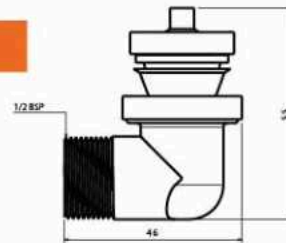

1/2BSP outer dia 20.4

3/4BSP outer dia 26

■ Elbow Nozzle Nickel Chrome

Body : Brass
 Piece Weight : 83 Gram
 Packing : 20 elbow In the Package and
 10 Packages in the Carton
 Code : FT-120501003

■ Elbow Nozzle Without Nickel Chrome