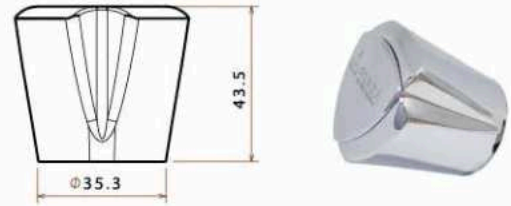

■ Handles Galaxy

Body : Zinc alloy
Plated : Nickel Chrome
Piece Weight : 131 Gram
Packing : 120 Pieces In the Carton
Code : FT-120501036