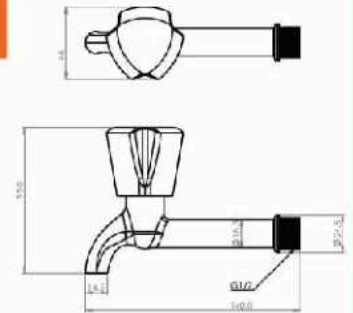

■ Long Galaxy Tap

Body : Brass
Handle : Zinc alloy
Plated : Nickel Chrome
Cartridge: Brass
Piece Weight : 328 Gram
Packing : 1 Tap In the Package and
60 Packages in the Carton
Quality test : Air Pressure test 10 Bar
Code : TP-120201004