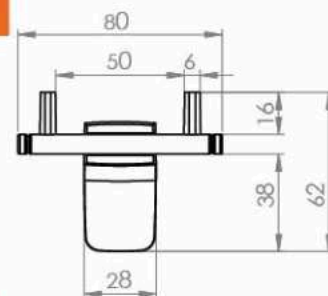

■ Toothbrush cup with holder (VENUS)

Body : Zinc alloy
 Plated : Nickel Chrome
 Piece Weight : 215 Gram
 Packing : 1 PCS In the Package
 Code : ACC-120601004

■ Robe Hook (VENUS)

Body : Zinc alloy
 Plated : Nickel Chrome
 Piece Weight : 182 Gram
 Packing : 1 PCS In the Package
 Code : ACC-120601001