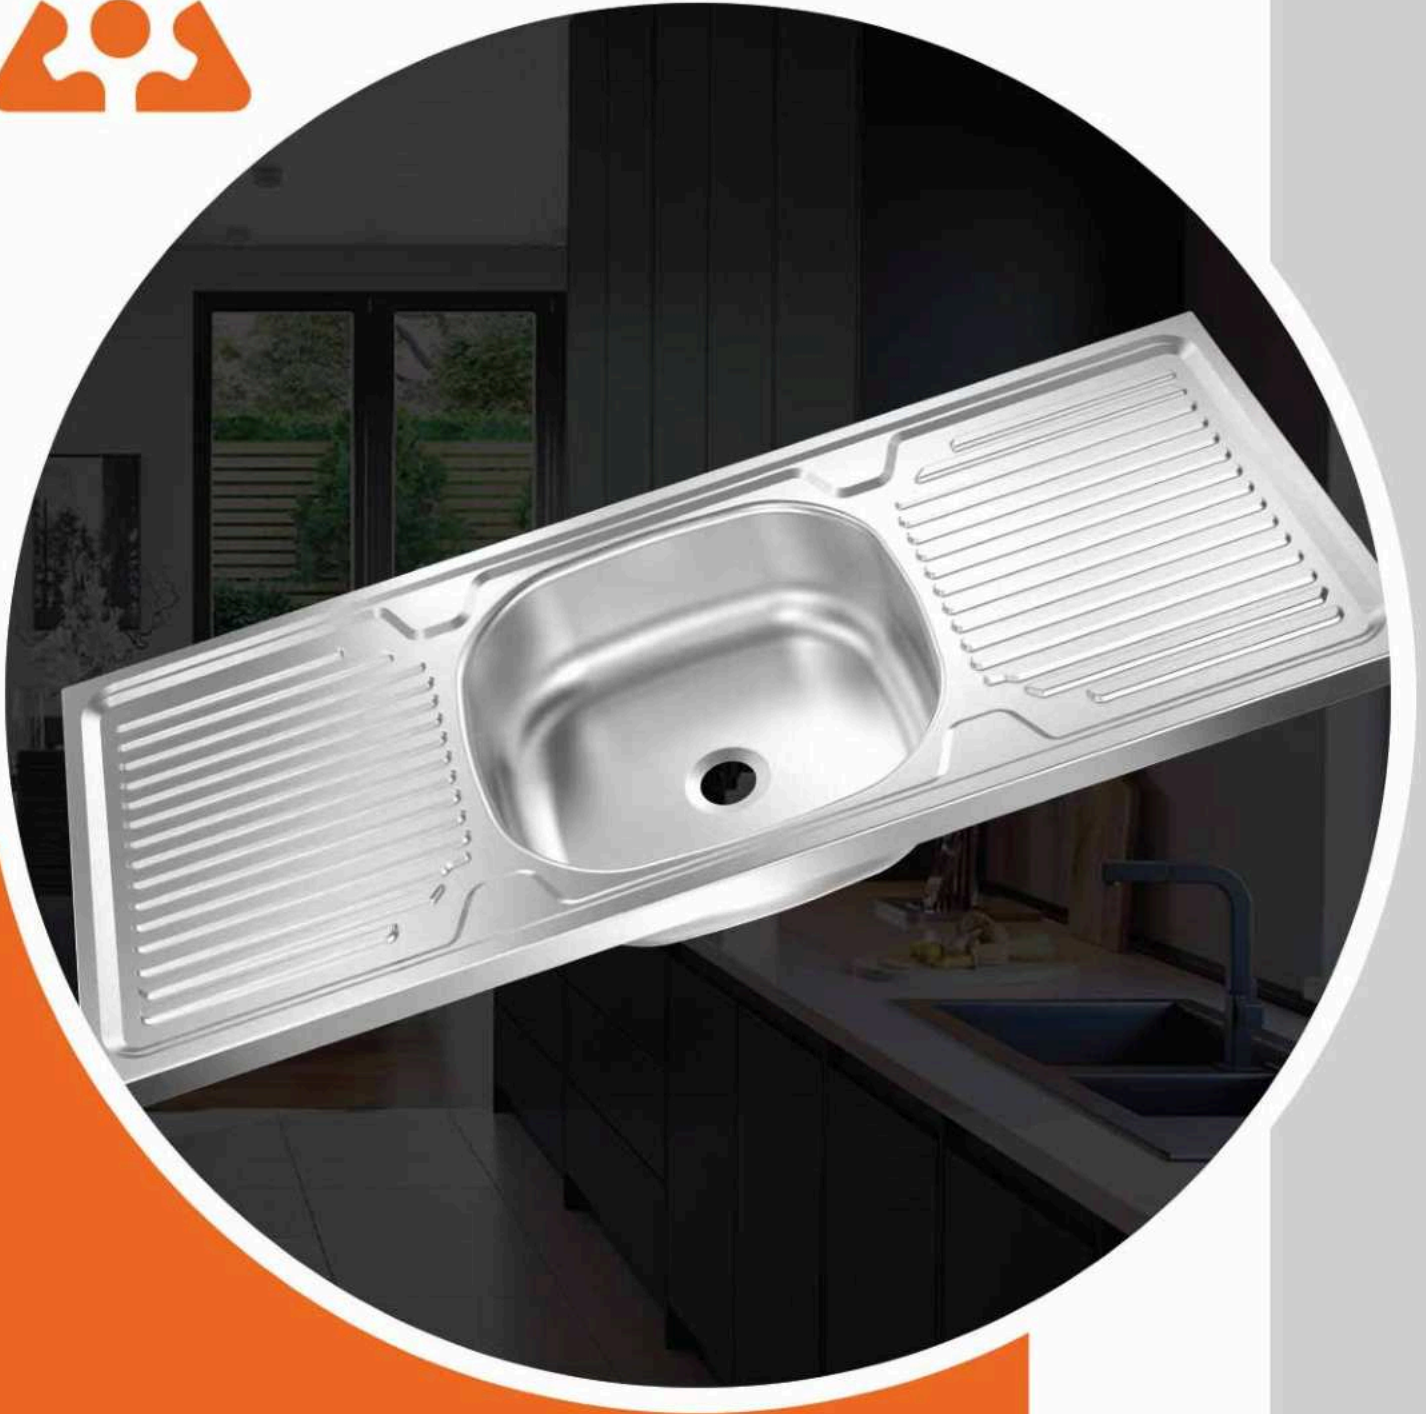

Undermount Stainless steel sink Specification