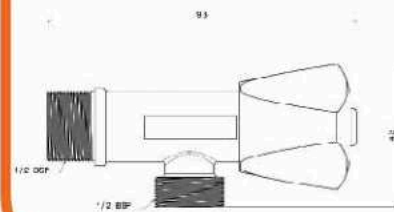

Body : Brass
Handle : Zinc alloy
Plated : Nickel Chrome
Cartridge: Brass
Piece Weight : 171 Gram
Packing : 2 Valves In the Package and
80 Valve in the Carton
Quality test : Air Pressure test 10 Bar
Code : AV-120101001