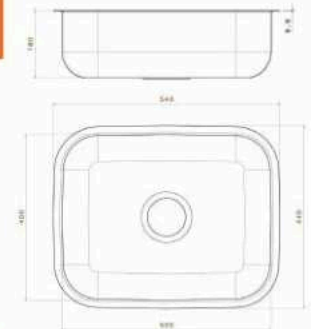

■ SILVER Under Mount Sink

Material : Stainless steel 304
Dimensions : 35x40CM
Thickness : 0.6
Waste : Without Waste
The Diameter of Waste Slot : 3 inch
The Bowl's Depth : 16.5 CM
The Weight : 1.510 Kg
Packing : 10 Sink in the carton
Code : ssp-110201003

Undermount Stainless steel Sink Specification

■ FAYROUZ Under Mount Sink

Material : Stainless steel 304
 Dimensions : 40x50 CM
 Thickness : 0.5
 Waste : Without Waste
 The Diameter of Waste Slot : 3 inch
 The Bowl's Depth : 17 CM
 The Weight : 1.740 KG
 Packing : 10 Sink in the carton
 Code : ssp-110201002