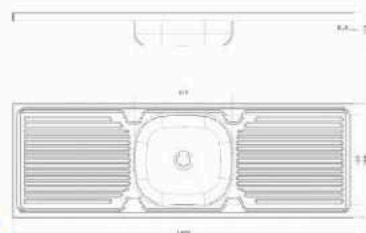

GAMA SINK

■ Stainless steel sink PLAZA150 CM

Material : Stainless steel 201
Thickness : 0.6
Dimension : 150 Cm x 50 Cm
The bowl's Dimensions : 42 x 40 CM
The bowl's Depth : 15 cm
The Diameter of Waste Slot : 2 Inch
The Weight : 5.250 K.G
Packing : 1 carton for every Sink ,
and every 5 sinks are linked in one
Drain board : Double Drainboard
Code : ssk-110104004