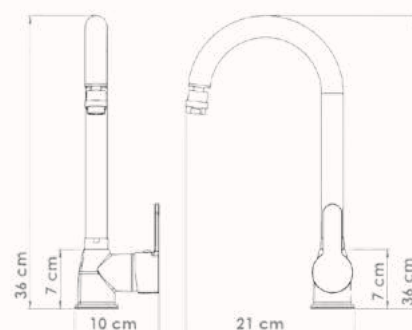

New Lazourd Tree Mixer

Body: Brass

Handle: Zinc Alloy

Plated: Nickel Chrome

Piece Weight: 925

Packing: 1 mixer in the Package and 8 packages in the Carton

Quality test: Air Pressure test 10 Bar