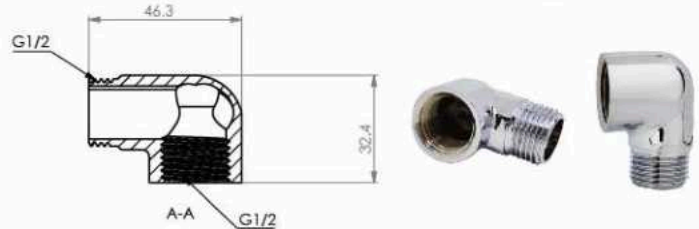

■ Tee Star Nickel Chrome

Body : Brass
Piece Weight : 155 Gram
Packing : 1 Tee In the Package and
80 Packages in the Carton
Code : FT-120501011