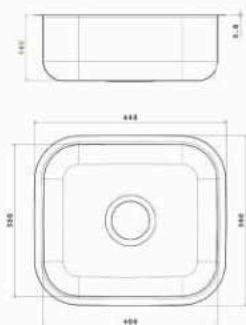

■ SILVER Under Mount Sink

Material : Stainless steel 304
Dimensions : 40x50CM
Thickness : 0.6
Waste : Without Waste
The Diameter of Waste Slot : 3 inch
The Bowl's Depth : 17.5 CM
The Weight : 1.9 Kg
Packing : 10 Sink in the carton
Code : ssp-110201004

■ SILVER Under Mount Sink

Material : Stainless steel 304
Dimensions : 35x40CM
Thickness : 0.6
Waste : Without Waste
The Diameter of Waste Slot : 3 inch
The Bowl's Depth : 16.5 CM
The Weight : 1.510 Kg
Packing : 10 Sink in the carton
Code : ssp-110201003