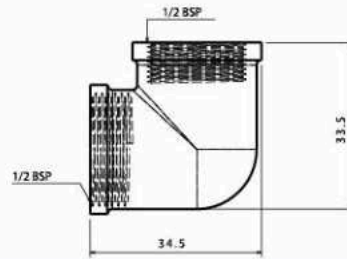

Elbow Female 1/2"

Body : Brass
Plated : Nickel Chrome
Piece Weight : 50 Gram
Packing : 200 In the Carton
Code : FT-120501019