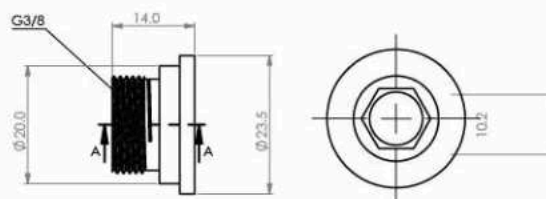

■ Mixer push With O-Ring

Body : Brass
Piece Weight : 16 Gram
Packing : 800 Pieces In the Carton
Code : FT-120501032