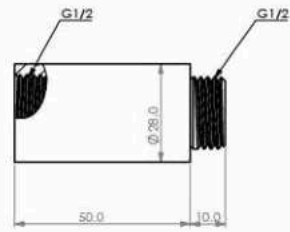

■ Extension 5cm

Body : Brass
Plated : Nickel Chrome
Piece Weight : 81 Gram
Packing : 120 Extension in the Carton
Code : FT-12050102