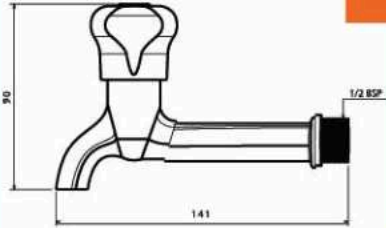

Brass Taps Specification

Brass Taps

■ Long Crystal Tap

Body : Brass
Handle : Zinc alloy
Plated : Nickel Chrome
Cartridge: Brass
Piece Weight : 240 Gram
Packing : 1 Tap In the Package and
60 Packages in the Carton
Quality test : Air Pressure test 10 Bar
Code : TP-120201001