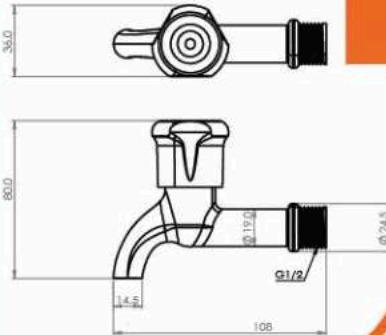

■ Short Crystal Tap

Body : Brass
Handle : Zinc alloy
Plated : Nickel Chrome
Cartridge: Brass
Piece Weight : 225 Gram
Packing : 1 Tap In the Package and
60 Packages in the Carton
Quality test : Air Pressure test 10 Bar
Code : TP-120201002