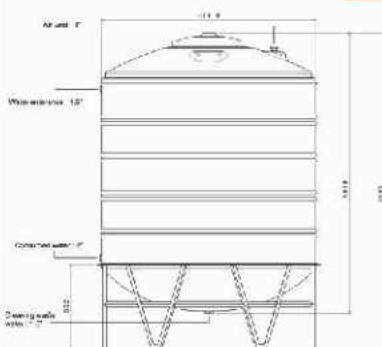

■ PLAZA TANK (2000 LITRE)

Material : Stainless steel 316
Thickness : 0.8 mm
The Weight : 81.5 Kg
The Height : 201 CM
The Diameter : 141 CM
Code : sst-110401004