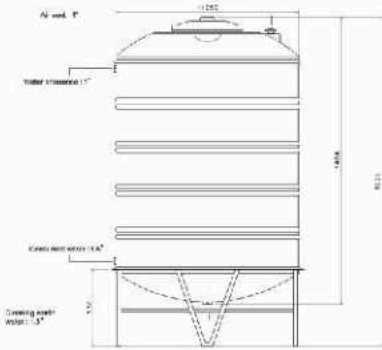

■ PLAZA TANK (1000 LITRE)

Material : Stainless steel 316
Thickness : 0.8 mm
The Weight : 51.5 Kg
The Height : 190 CM
The Diameter : 105 CM
Code : sst-110401002