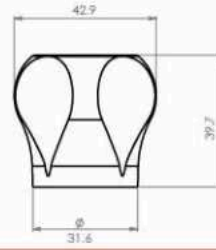

■ Handles Merag

Body : Zinc alloy
Plated : Nickel Chrome
Piece Weight : 75 Gram
Packing : 150 Pieces In the Carton
Code : FT-120501040