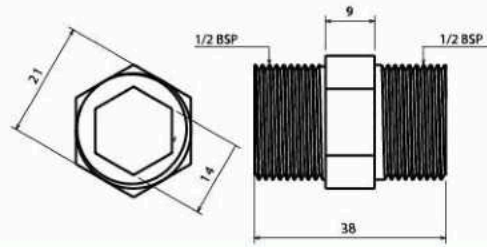

■ Nipple 3.5 cm Without Nickel

Body : Brass
Piece Weight : 39 Gram
Packing : 400 Nipple In the Carton
Code : FT-120501026