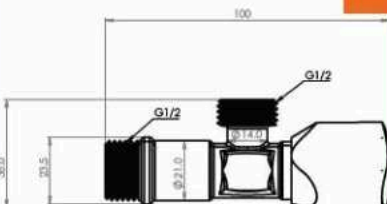

■ Brass Angle Valve (SOLITAIRE)

Body : Brass
Handle : Zinc alloy
Plated : Nickel Chrome
Cartridge: Brass
Piece Weight : 165 Gram
Packing : 2 Valves In the Package and
80 Valve in the Carton
Quality test : Air Pressure test 10 Bar
Code : AV-120101007