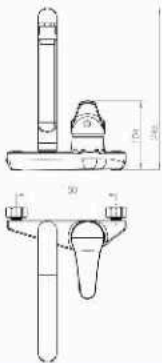

■ Lazourd bath and shower mixer

Body : Brass
Handle : Zinc alloy
Plated : Nickel Chrome
Piece Weight : 1125 Gram
Packing : 1 mixer In the Package and
8 Packages in the Carton
Quality test : Air Pressure test 10 Bar
Code : MX-120401027