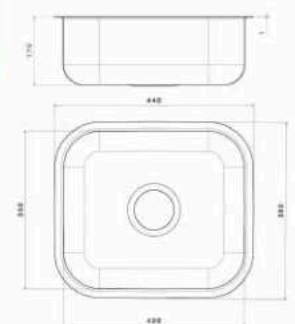

Undermount Stainless steel Sink Specification

■ GALAXY Under Mount Sink

Material : Stainless steel 304
Dimensions : 71 x 44 CM
Thickness : 0.8
Waste : With Waste
The Diameter of Waste Slot : 3 inch
The Bowl's Depth : 18.5 CM
The Weight : 3.19 Kg
Packing : Single Sink or 5 in the Carton.
With waste set Code : ssp-110202002
Without waste set Code : ssp-110202010

■ STYLE Under Mount Sink

Material : Stainless steel 304
Dimensions : 66 x 51 CM
Thickness : 0.8
Waste : With Waste
The Diameter of Waste Slot : 3 inch
The Bowl's Depth : 18 CM
The Weight : 3.37 Kg
Packing : Single Sink or 5 in the Carton.
With waste set Code : ssp-110202001
Without waste set Code : ssp-110201009

■ LAZOURD Under Mount Sink

Material : Stainless steel 304
Dimensions : 38 x 48 CM
Thickness : 1mm
Waste : Without Waste
The Diameter of Waste Slot : 3 inch
The Bowl's Depth : 21 CM
The Weight : 3.280 Kg
Packing : Single Sink or 10 in the Carton.
Code : ssp-110201008

■ LAZOURD Under Mount Sink

Material : Stainless steel 304
Dimensions : 35 x 40 CM
Thickness : 1mm
Waste : Without Waste
The Diameter of Waste Slot : 3 inch
The Bowl's Depth : 16.5 CM
The Weight : 2.43 Kg
Packing : 10 Sink in the Carton
Code : ssp-110201007