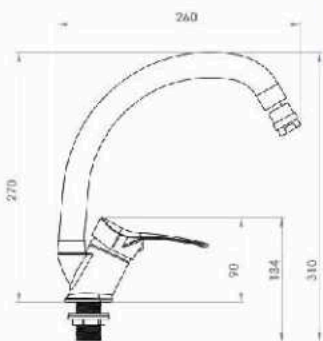

■ Lazourd kitchen wall mount mixer

Body : Brass
Handle : Zinc alloy
Plated : Nickel Chrome
Piece Weight : 1015 Gram
Packing : 1 mixer In the Package and
8 Packages in the Carton
Quality test : Air Pressure test 10 Bar
Code : MX-120401028

■ Lazourd tree mixer

Body : Brass
Handle : Zinc alloy
Plated : Nickel Chrome
Piece Weight : 905 Gram
Packing : 1 mixer In the Package and
8 Packages in the Carton
Quality test : Air Pressure test 10 Bar
Code : MX-120401026