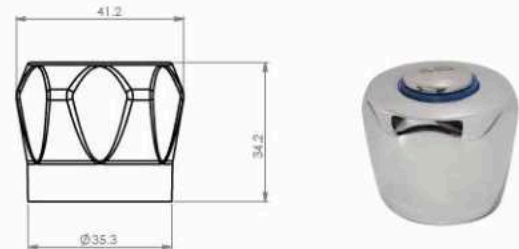

■ Handles Daiamond

Body : Zinc alloy
Plated : Nickel Chrome
Piece Weight : 72 Gram
Packing : 150 Pieces In the Carton
Code : FT-120501039