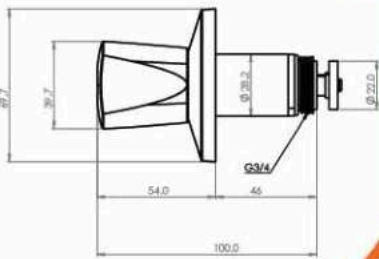

Concealed Valve Specification

Concealed Valve

Concealed Valve (Style)

Body : Zinc alloy
Cartridge/core : Brass
Plated : Nickel Chrome
Piece Weight : 305 Gram
Packing : 1 Valve In the Package and
30 Packages in the Carton
Quality test : Air Pressure test 10 Bar
Code : CN-120301001