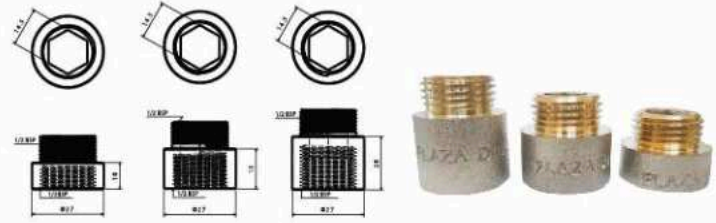

■ Elbow Female Star Nickel Chrome

Body : Brass
Piece Weight : 98 Gram
Packing : 12 Elbow in the Package
10 package In the Carton
Code : FT-120501009