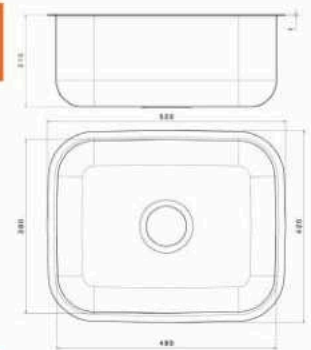

■ GAMA Under Mount Sink

Material : Stainless steel 304
Dimensions : 38 x 48 CM
Thickness : 1mm
Waste : Without Waste
The Diameter of Waste Slot : 3 inch
The Bowl's Depth : 21 CM
The Weight : 3.270 Kg
Packing : Single Sink or 10 in the Carton.
Code : ssp-110201011