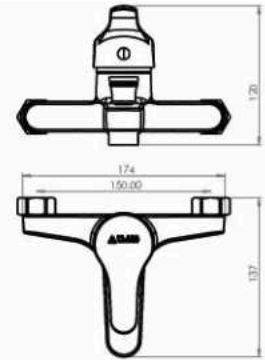

■ NEW CAIRO Kitchen Mixer Wall Mount

Body : Brass
Handle : Zinc alloy
Plated : Nickel Chrome
Piece Weight : 975 Gram
Packing : 1 mixer In the Package and
8 Packages in the Carton
Quality test : Air Pressure test 10 Bar
Code : MX-120401011