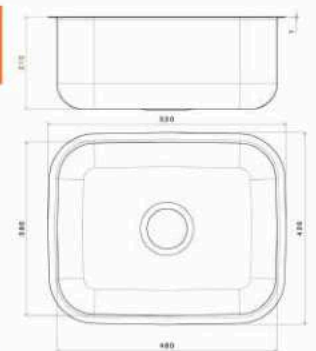

■ LAZOURD Under Mount Sink

Material : Stainless steel 304
Dimensions : 38 x 48 CM
Thickness : 1mm
Waste : Without Waste
The Diameter of Waste Slot : 3 inch
The Bowl's Depth : 21 CM
The Weight : 3.280 Kg
Packing : Single Sink or 10 in the Carton.
Code : ssp-110201008

■ LAZOURD Under Mount Sink

Material : Stainless steel 304
Dimensions : 35 x 40 CM
Thickness : 1mm
Waste : Without Waste
The Diameter of Waste Slot : 3 inch
The Bowl's Depth : 16.5 CM
The Weight : 2.43 Kg
Packing : 10 Sink in the Carton
Code : ssp-110201007