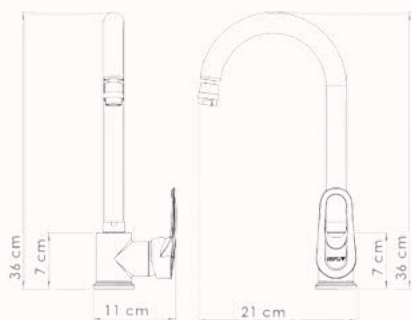

Explore Our Newest

Pro Solitaire Tree Mixer

Body: Brass

Handle: Zinc Alloy

Plated: Nickel Chrome

Piece Weight: 1095

Packing: 1 mixer in the Package and 8 packages in the Carton

Quality test: Air Pressure test 10 Bar