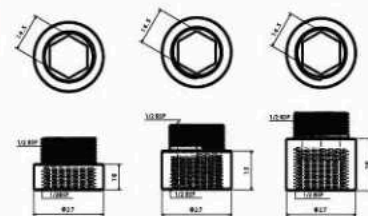

■ Extension Bushing kit 120g Nickel Chrome

Body : Brass
Piece Weight : 120 Gram
Packing : 15 In the Package and
10 Packages in the Carton
Code : FT-120501006