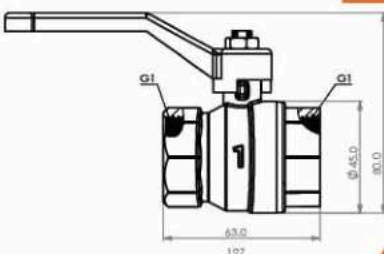

■ Crystal Ball Valve 1"

Body : Brass
Handle : Steel
Piece Weight : 400 Gram
Ball: Brass
Packing : 8 Valves In the Package and
10 Packages in the Carton
Quality test : Air Pressure test 10 Bar
Code : AV-120101017