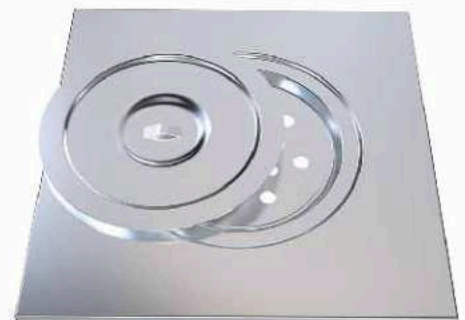

■ Pop Up Floor Drain (TOUCH)

Material : Stainless steel 201
Size : 20 x 20 cm
Thickness : 1 mm
weight : 557 gram
Code : SSA-110301004

■ Pop Up Floor Drain (TOUCH)

Material : Stainless steel 201
Size : 15 x 15 cm
Thickness : 1 mm
weight : 363 gram
Code : SSA-110301003

■ Pop Up Floor Drain (CARD)

Material : Stainless steel 201
Size : 20 x 20 cm
Thickness : 0.4 mm
weight : 160 gram
Code : SSA-110301002