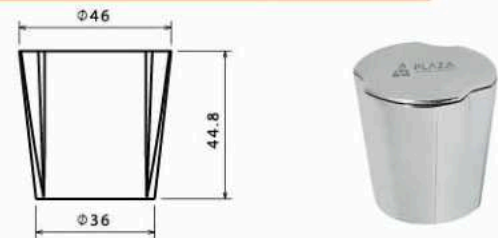

■ Handles Roma

Body : Zinc alloy
Plated : Nickel Chrome
Piece Weight : 104 Gram
Packing : 110 Pieces In the Carton
Code : FT-120501038