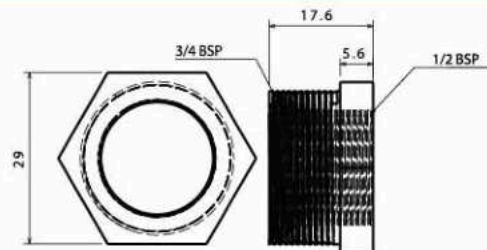

■ Push (1/2" x 3/4")

Body : Brass
Plated : Nickel Chrome
Piece Weight : 35 Gram
Packing : 300 Push in the Carton
Code : FT-12050108