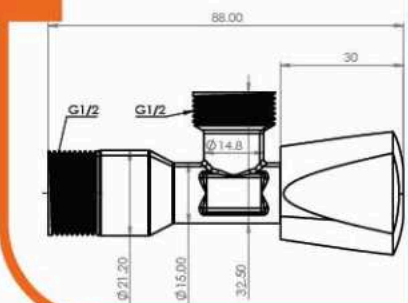

■ Brass Angle Valve (GOLD)

Body : Brass
Handle : Zinc alloy
Plated : Nickel Chrome
Cartridge: Brass
Piece Weight : 140 Gram
Packing : 2 Valves In the Package and
80 Valve in the Carton
Quality test : Air Pressure test 10 Bar
Code : AV-120101011