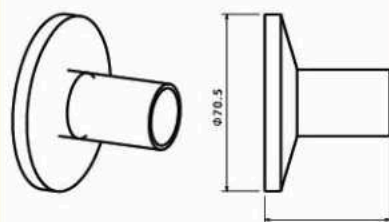

■ Moshtamal Valve (double inside screw

Body : Zinc alloy
Plated : Nickel Chrome
Piece Weight : 92 Gram
Packing : 90 Moshtamal in the Carton
Code : CN-120301005