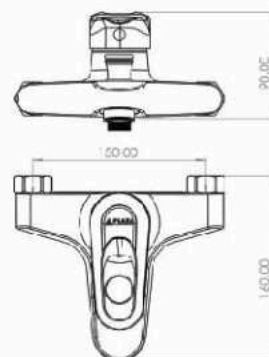

■ Solitaire Kitchen Mixer Wall Mount

Body : Brass
Handle : Zink alloy
Plated : Nickel Chrome
Piece Weight : 1135 Gram
Packing : 1 mixer In the Package and
8 Packages in the Carton
Quality test : Air Pressure test 10 Bar
Code : MX-120401018