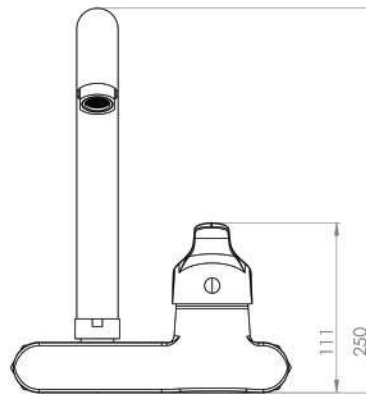

■ CAIRO Kitchen Mixer Wall Mount

Body : Brass
Handle : Zink alloy
Plated : Electrostatic
Piece Weight : 1065 Gram
Packing : 1 mixer In the Package and
8 Packages in the Carton
Quality test : Air Pressure test 10 Bar
Code : MX-120401014