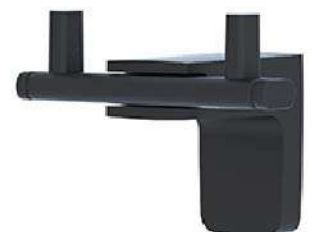

■ Robe Hook (BLACK VENUS)

Body : Zinc alloy
Plated : Electrostatic
Piece Weight : 182 Gram
Packing : 1 PCS In the Package
Code : ACC-120601005