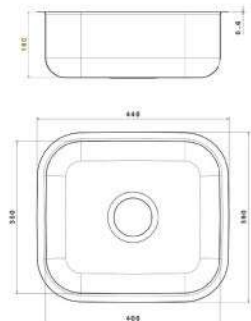

■ SILVER Under Mount Sink

Material : Stainless steel 304
Dimensions : 35x40CM
Thickness : 0.6
Waste : Without Waste
The Diameter of Waste Slot : 3 inch
The Bowl's Depth : 16 CM
The Weight : 1.330 Kg
Packing : 10 Sink in the carton
Code : ssp-110201003