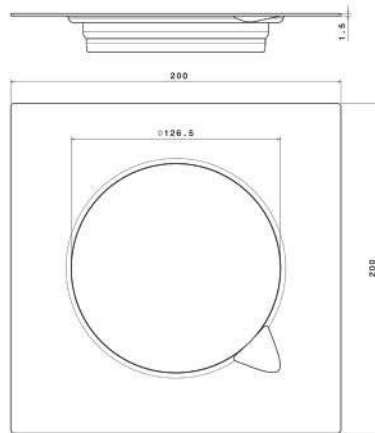

Stainless steel accessories

■ Pop Up Floor Drain (SILVER)

Material : Stainless steel 304
SIZE : 20 x 20 cm
Thickness : 1.5 mm
Weight : 695 gram
Code : SSA-110301007