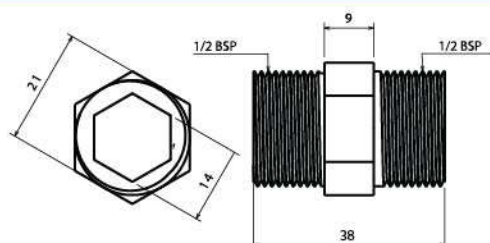

Nipple 3.5 cm Nickel Chrome

Body : Brass
Plated : Nickel Chrome
Piece Weight : 40 Gram
Packing : 400 Nipple In the Carton
Code : FT-120501025