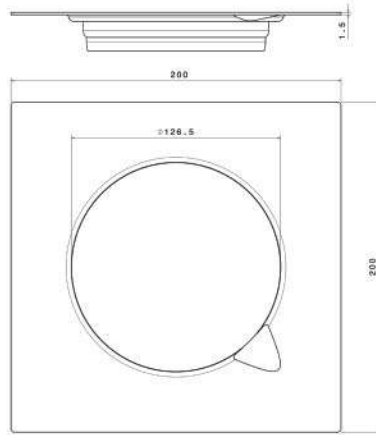

■ Pop Up Floor Drain (SILVER)

Material : Stainless steel 201
SIZE : 20 x 20 cm
Thickness : 1.25 mm
Weight : 518 gram
Code : SSA-110301010