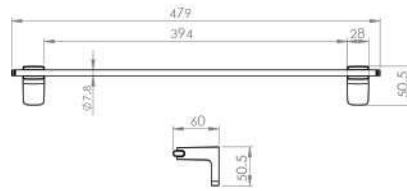

■ Towel Bar (BLACK VENUS)

Body : Zinc alloy
Plated : Electrostatic
Piece Weight : 515 Gram
Packing : 1 PCS In the Package
Code : ACC-120601006