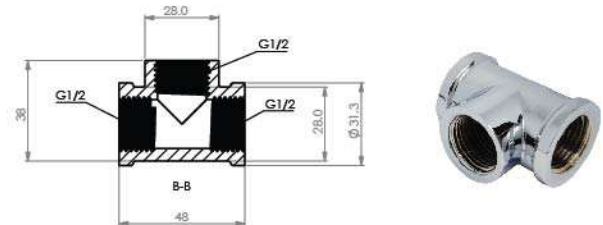

■ Tee Star Nickel Chrome

Body : Brass
Piece Weight : 155 Gram
Packing : 1 Tee In the Package and
80 Packages in the Carton
Code : FT-120501011