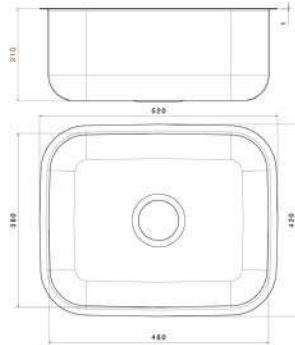

■ SILVER Under Mount Sink

Material : Stainless steel 304
Dimensions : 35x40CM
Thickness : 0.6
Waste : Without Waste
The Diameter of Waste Slot : 3 inch
The Bowl's Depth : 16 CM
The Weight : 1.330 Kg
Packing : 10 Sink in the carton
Code : ssp-110201003

■ FAYROUZ Under Mount Sink

Material : Stainless steel 304
Dimensions : 40x50 CM
Thickness : 0.5
Waste : Without Waste
The Diameter of Waste Slot : 3 inch
The Bowl's Depth : 18 CM
The Weight : 1.690 KG
Packing : 10 Sink in the carton
Code : ssp-110201002

■ FAYROUZ Under Mount Sink

Material : Stainless steel 304
Dimensions : 35x40 CM
Thickness : 0.5
Waste : Without Waste
The Diameter of Waste Slot : 3 inch
The Bowl's Depth : 16 CM
The Weight : 1.250 KG
Packing : 10 Sink in the one carton
Code : ssp-110201001

Stainless steel sink Specification

CRYSTAL SINK

■ Stainless steel sink CRYSTAL 100 CM

Material : Stainless steel 304
Thickness : 0.7
Dimension : 100 Cm x 50 Cm
The bowl's Dimensions : 42 x 40 Cm
The bowl's Depth : 17cm
The Diameter of Waste Slot : 3 Inch
The Weight : 4.070 K.G
Packing : 1 carton for every Sink ,
and every 5 sinks is linked in one
Drain board : Single - available with
right & left drain board .
Code : ssk-110105001