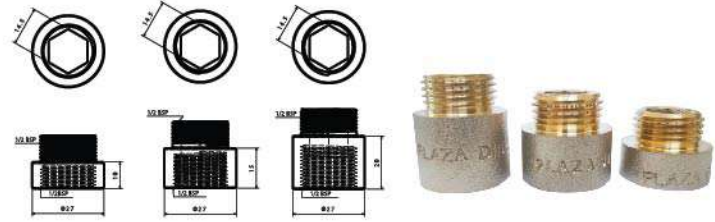

■ Extension Bushing kit 120g Without Nickel Chrome

Body : Brass
Piece Weight : 120 Gram
Packing : 15 In the Package and
10 Packages in the Carton
Code : FT-120501007

■ Extension Bushing kit 120g Sanded Nickel

Body : Brass
Piece Weight : 120 Gram
Packing : 15 In the Package and
10 Packages in the Carton
Code : FT-120501008

■ Elbow Female Star Nickel Chrome

Body : Brass
Piece Weight : 101 Gram
Packing : 12 Elbow in the Package
10 package In the Carton
Code : FT-120501009

■ Elbow Male Star Nickel Chrome

Body : Brass
Piece Weight : 93 Gram
Packing : 12 Elbow in the Package
10 package In the Carton
Code : FT-120501010

■ Tee Star Nickel Chrome

Body : Brass
Piece Weight : 155 Gram
Packing : 1 Tee In the Package and
80 Packages in the Carton
Code : FT-120501011