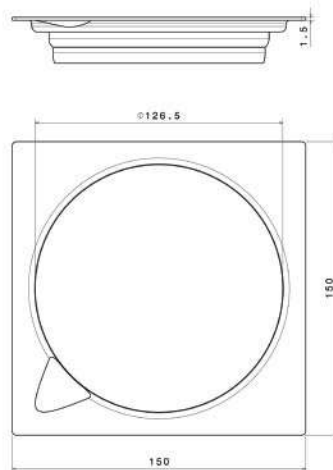

■ Pop Up Floor Drain (SILVER)

Material : Stainless steel 304
SIZE : 15 x 15 cm
Thickness : 1.5 mm
weight : 420 gram
Code : SSA-110301006