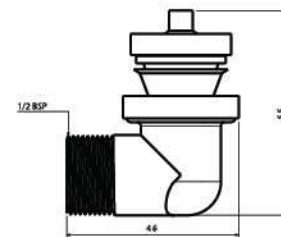

■ Elbow Nozzle Nickel Chrome

Body : Brass
 Piece Weight : 93 Gram
 Packing : 20 elbow In the Package and
 10 Packages in the Carton
 Code : FT-120501003

■ Elbow Nozzle Without Nickel Chrome

The face plated with nickel but the body whitout nickel
 Body : Brass
 Piece Weight : 92 Gram
 Packing : 20 elbow In the Package and
 10 Packages in the Carton
 Code : FT-120501004