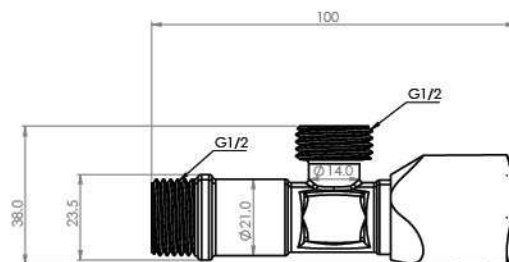

■ Brass Angle Valve (SOLITAIRE)

Body : Brass
Handle : Zinc alloy
Plated : Nickel Chrome
Cartridge: Brass
Piece Weight : 174 Gram
Packing : 2 Valves In the Package and
80 Valve in the Carton
Quality test : Air Pressure test 10 Bar
Code : AV-120101007