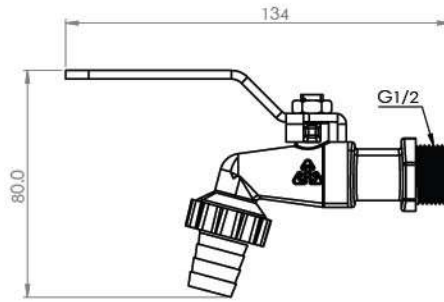

■ Silver Ball Tap 1/2"

Body : Brass
Handle : Steel
Plated : Nickel
Ball: Brass
Piece Weight : 170 Gram
Packing : 12 Tap In the Package and
10 Packages in the Carton
Quality test : Air Pressure test 10 Bar
Code : TP- 120201008