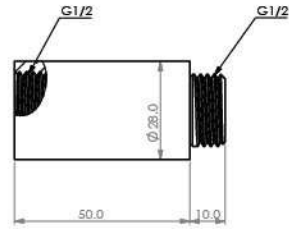

Extension 5cm

Body : Brass
Plated : Nickel Chrome
Piece Weight : 81 Gram
Packing : 120 Extension in the Carton
Code : FT-120501012