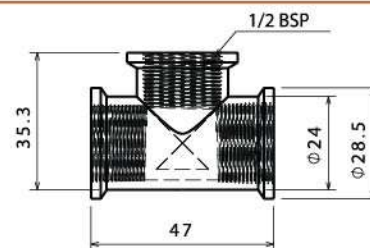

Tee 1/2" Sanded

Body : Brass
Plated : Nickel
Piece Weight : 80 Gram
Packing : 20 Tee In the Package and
10 Packages in the Carton
Code : FT-120501024