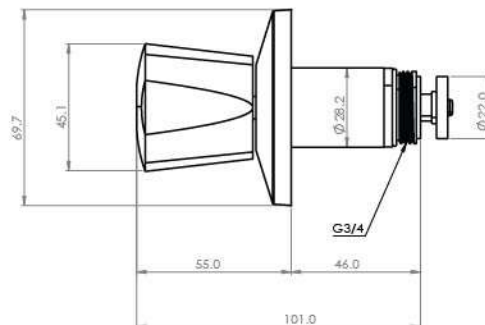

■ Concealed Valve (Star)

Body : Zinc alloy
Cartridge/core : Brass
Plated : Nickel Chrome
Piece Weight : 325 Gram
Packing : 1 Valve In the Package and
30 Packages in the Carton
Quality test : Air Pressure test 10 Par
Code : CN-120301002