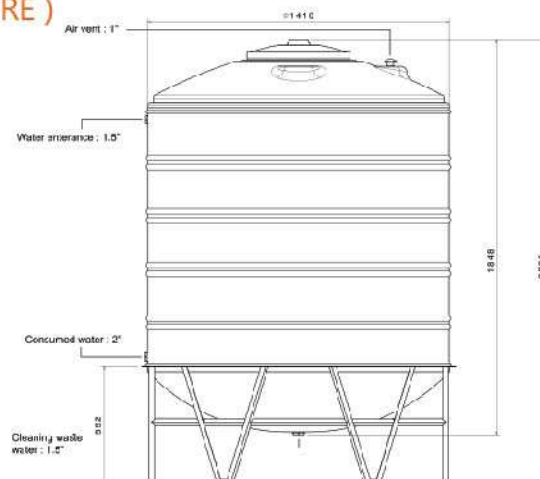

■ PLAZA TANK (2000 LITRE)

Material : Stainless steel 316
Thickness : 0.8 mm
The Weight : 81.5 Kg
The Height : 201 CM
The Diameter : 141 CM
Code : sst-110401004