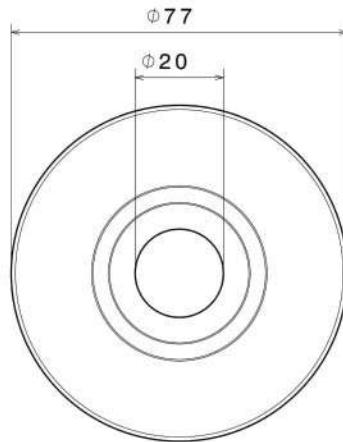

■ Faucet cover Silver

Material : Stainless steel 201
Thickness : 0.5 mm
Weight : 21 gram
Code : SSA-110302001