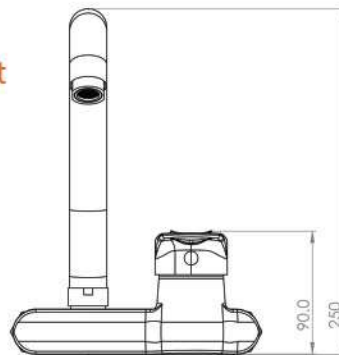

■ Solitaire Kitchen Mixer Wall Mount

Body : Brass
Handle : Zinc alloy
Plated : Nickel Chrome
Piece Weight : 1120 Gram
Packing : 1 mixer In the Package and
8 Packages in the Carton
Quality test : Air Pressure test 10 Bar
Code : MX-120401018