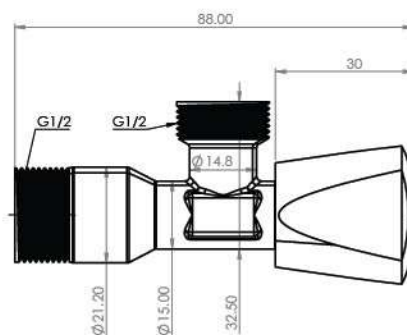

■ Brass Angle Valve (GOLD)

Body : Brass
Handle : Zinc alloy
Plated : Nickel Chrome
Cartridge: Brass
Piece Weight : 141 Gram
Packing : 2 Valves In the Package and
80 Valve in the Carton
Quality test : Air Pressure test 10 Bar
Code : AV-120101011