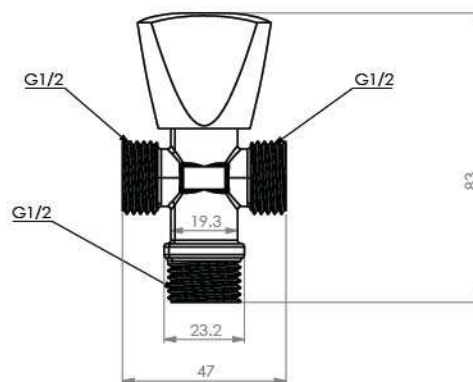

■ Brass Angle Valve (TOW WAY ANGLE VALVE)

Body : Brass
Handle : Zinc alloy
Plated : Nickel Chrome
Cartridge: Brass
Piece Weight : 182 Gram
Packing : 2 Valves In the Package and
60 Valve in the Carton
Quality test : Air Pressure test 10 Bar
Code : AV-120101010