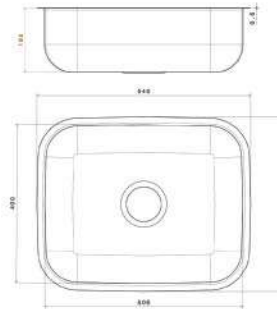

■ SILVER Under Mount Sink

Material : Stainless steel 304
Dimensions : 40x50CM
Thickness : 0.6
Waste : Without Waste
The Diameter of Waste Slot : 3 inch
The Bowl's Depth : 18.5 CM
The Weight : 1.970 Kg
Packing : 10 Sink in the carton
Code : ssp-110201004