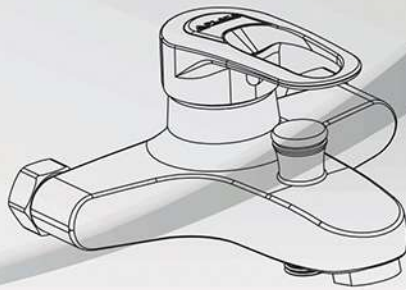

PLAZA
FOR METAL INDUSTRIES

الجوده والتميز

product catalogue

MADE IN EGYPT

ABOUT PLAZA

- Plaza launched its early production in 2006 with the first line of stainless-steel kitchen sinks made of the best materials according to the European Union standards.
- In 2010, Plaza managed to expand its new production line for stainless-steel water tanks utilizing a state-of-the-art technology.
- In 2014, Plaza went the extra mile for qualitative expansions in sanitary ware, bathroom accessories and kitchens with an integrated up-to-date factory producing copper-plated brass sanitary ware.