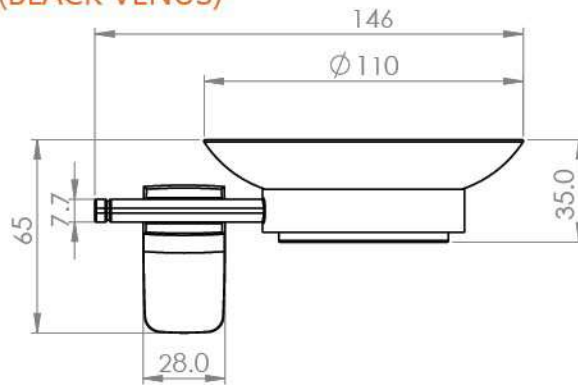

■ Soap Dish With Holder (BLACK VENUS)

Body : Zinc alloy
Plated : Electrostatic
Piece Weight : 215 Gram
Packing : 1 PCS In the Package
Code : ACC-120601007