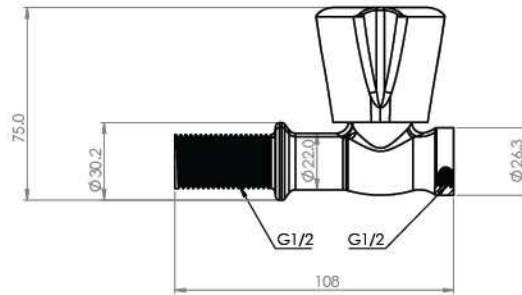

■ Half Mixer Tree (Galaxy)

Body : Brass
Handle : Zinc alloy
Plated : Nickel Chrome
Cartridge: Brass
Piece Weight : 450 Gram
Packing : 1 mixer In the Package and
20 Packages in the Carton
Quality test : Air Pressure test 10 Bar
Code : MX-120401002