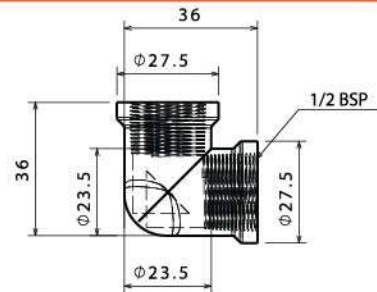

Elbow Female 1/2" Sanded

Body : Brass
Plated : Nickel
Piece Weight : 64 Gram
Packing : 20 Elbow in the Package and
10 Packages In the Carton
Code : FT-120501022