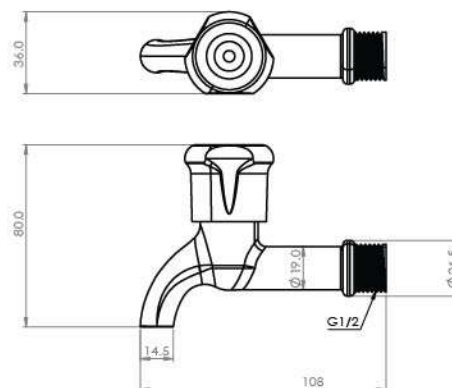

■ Short Crystal Tap

Body : Brass
Handle : Zinc alloy
Plated : Nickel Chrome
Cartridge: Brass
Piece Weight : 225 Gram
Packing : 1 Tap In the Package and
60 Packages in the Carton
Quality test : Air Pressure test 10 Bar
Code : TP-120201002