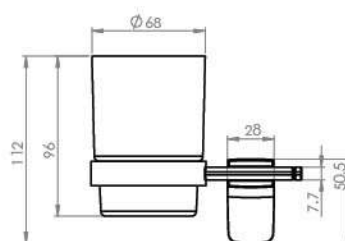

■ Toothbrush cup with holder (VENUS)

Body : Zinc alloy
Plated : Nickel Chrome
Piece Weight : 215 Gram
Packing : 1 PCS In the Package
Code : ACC-120601004