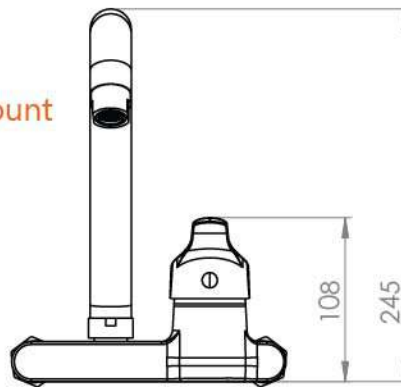

NEW CAIRO Kitchen Mixer Wall Mount

Body : Brass
Handle : Zinc alloy
Plated : Nickel Chrome
Piece Weight : 915 Gram
Packing : 1 mixer In the Package and
8 Packages in the Carton
Quality test : Air Pressure test 10 Bar
Code : MX-120401011