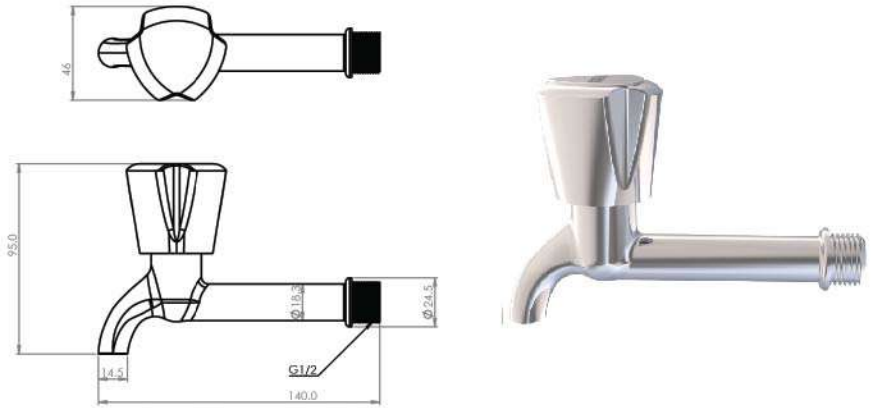

■ Long Galaxy Tap

Body : Brass
Handle : Zinc alloy
Plated : Nickel Chrome
Cartridge: Brass
Piece Weight : 325 Gram
Packing : 1 Tap In the Package and
60 Packages in the Carton
Quality test : Air Pressure test 10 Bar
Code : TP-120201004