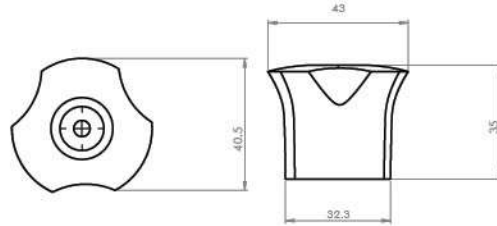

■ Handles Louts

Body : Zinc alloy
Plated : Nickel Chrome
Piece Weight : 73 Gram
Packing : 150 Pieces In the Carton
Code : FT-120501041

■ Handles Mixer (NH-001)

Body : Zinc alloy
Plated : Nickel Chrome
Size : 35 mm
Piece Weight : 63 Gram
Code : FT-120501042