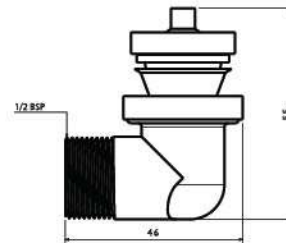

■ Elbow Nozzle Nickel Chrome

Body : Brass
Piece Weight : 93 Gram
Packing : 20 elbow In the Package and
10 Packages in the Carton
Code : FT-120501003