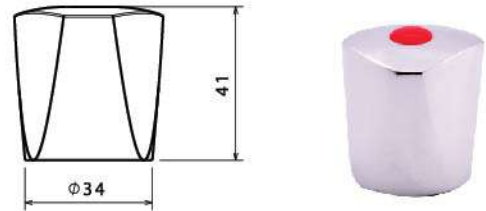

■ Handles Style

Body : Zinc alloy
Plated : Nickel Chrome
Piece Weight : 91 Gram
Packing : 150 Pieces In the Carton
Code : FT-120501035