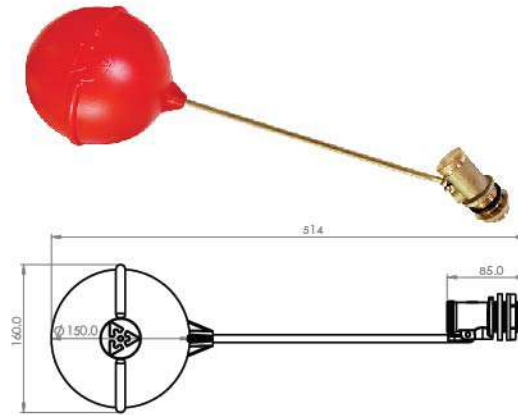

■ Tank Float Valve (CRYSTAL)

Body : Brass
Piece Weight : 625 Gram
Ball: PE
Packing : 1 PCS In the Package
20 Packages in the Carton
Code : AV-120101018

■ Shattaf (with stainless steel hose)

Body Contains :
Head : Brass
Bushing : Brass
Handle : Zinc alloy
Outer tube : Brass
Inner tube : aluminum
Plated : Nickel Chrome
Piece Weight : 459 Gram
Packing : 1 mixer In the Package and
20 Packages in the Carton
Quality test : Air Pressure test 10 Bar
Code : MX-1204001005