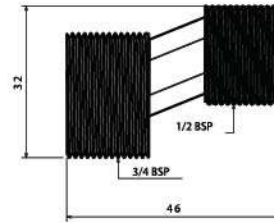

■ Eccentric reducer karank Without Nickel Chrome

Body : The body is brass but the cover is stainless
Piece Weight : 135 Gram
Packing : 12 In the Package and
10 Packages in the Carton
Code : FT-120501001