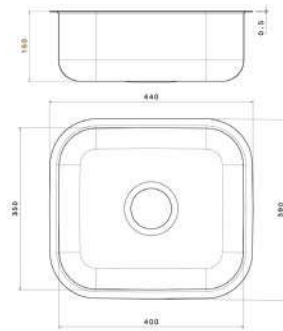

■ FAYROUZ Under Mount Sink

Material : Stainless steel 304
Dimensions : 35x40 CM
Thickness : 0.5
Waste : Without Waste
The Diameter of Waste Slot : 3 inch
The Bowl's Depth : 16 CM
The Weight : 1.250 KG
Packing : 10 Sink in the one carton
Code : ssp-110201001