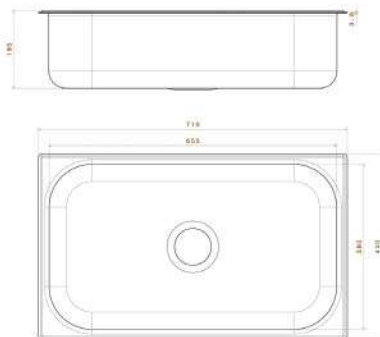

**Undermount
Stainless steel sink
Specification**

Undermount Stainless steel sink Specification

■ GALAXY Under Mount Sink

Material : Stainless steel 304
Dimensions : 71 x 44 CM
Thickness : 0.8
Waste : With Waste
The Diameter of Waste Slot : 3 inch
The Bowl's Depth : 19.5 CM
The Weight : 3.550 Kg
Packing : Single Sink or 5 in the Carton.
With waste set Code : ssp-110202002
Without waste set Code : ssp-110202010

■ STYLE Under Mount Sink

Material : Stainless steel 304
Dimensions : 66 x 51 CM
Thickness : 0.8
Waste : With Waste
The Diameter of Waste Slot : 3 inch
The Bowl's Depth : 19.5 CM
The Weight : 3.420 Kg
Packing : Single Sink or 5 in the Carton.
With waste set Code : ssp-110202001
Without waste set Code : ssp-110201009

■ LAZOURD Under Mount Sink

Material : Stainless steel 304
Dimensions : 38 x 48 CM
Thickness : 1mm
Waste : Without Waste
The Diameter of Waste Slot : 3 inch
The Bowl's Depth : 21 CM
The Weight : 3.270 Kg
Packing : Single Sink or 10 in the Carton.
Code : ssp-110201008