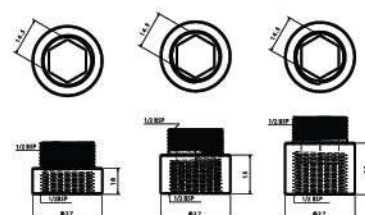

■ Extension Bushing kit 120g Nickel Chrome

Body : Brass
Piece Weight : 120 Gram
Packing : 15 In the Package and
10 Packages in the Carton
Code : FT-120501006