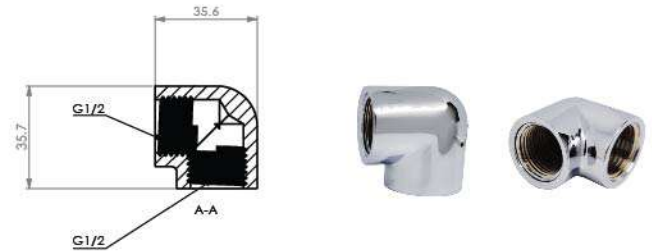

■ Elbow Female Star Nickel Chrome

Body : Brass
Piece Weight : 101 Gram
Packing : 12 Elbow in the Package
10 package In the Carton
Code : FT-120501009