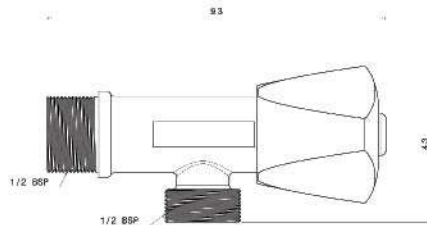

Brass Valves Specification

Brass Valves Specification

■ Brass Angle Valve (SILVER)

Body : Brass
Handle : Zinc alloy
Plated : Nickel Chrome
Cartridge: Brass
Piece Weight : 176 Gram
Packing : 2 Valves In the Package and
80 Valve in the Carton
Quality test : Air Pressure test 10 Bar
Code : AV-120101001