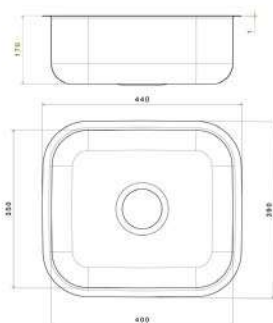

■ STYLE Under Mount Sink

Material : Stainless steel 304
Dimensions : 66 x 51 CM
Thickness : 0.8
Waste : With Waste
The Diameter of Waste Slot : 3 inch
The Bowl's Depth : 19.5 CM
The Weight : 3.420 Kg
Packing : Single Sink or 5 in the Carton.
With waste set Code : ssp-110202001
Without waste set Code : ssp-110201009

■ LAZOURD Under Mount Sink

Material : Stainless steel 304
Dimensions : 38 x 48 CM
Thickness : 1mm
Waste : Without Waste
The Diameter of Waste Slot : 3 inch
The Bowl's Depth : 21 CM
The Weight : 3.270 Kg
Packing : Single Sink or 10 in the Carton.
Code : ssp-110201008

■ LAZOURD Under Mount Sink

Material : Stainless steel 304
Dimensions : 35 x 40 CM
Thickness : 1mm
Waste : Without Waste
The Diameter of Waste Slot : 3 inch
The Bowl's Depth : 17 CM
The Weight : 2.350 Kg
Packing : 10 Sink in the Carton
Code : ssp-110201007

■ GOLD Under Mount Sink

Material : Stainless steel 304
Dimensions : 48x38 CM
Thickness : 0.8
Waste : Without Waste
The Diameter of Waste Slot : 3 inch
The Bowl's Depth : 20 CM
The Weight : 2.610 Kg
Packing : 10 Sink in the one carton
Code : ssp-110201006