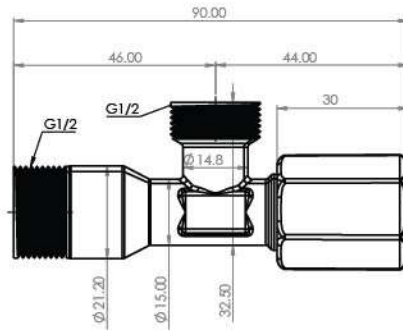

■ Brass Angle Valve (SMART)

Body : Brass
Handle : Zink alloy
Plated : Nickel Chrome
Cartridge: Brass
Piece Weight : 118 Gram
Packing : 2 Valves In the Package and
80 Valve in the Carton
Quality test : Air Pressure test 10 Bar
Code : AV-120101012