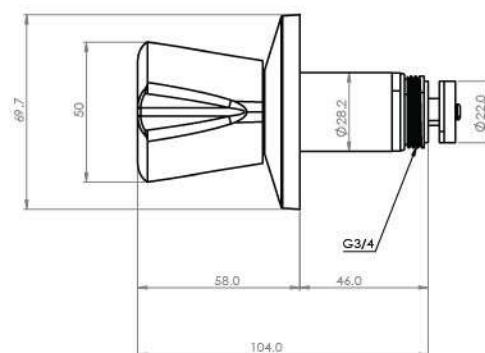

■ Concealed Valve (Galaxy)

Body : Zinc alloy
Cartridge/core : Brass
Plated : Nickel Chrome
Piece Weight : 345 Gram
Packing : 1 Valve In the Package and
30 Packages in the Carton
Quality test : Air Pressure test 10 Par
Code : CN-120301003