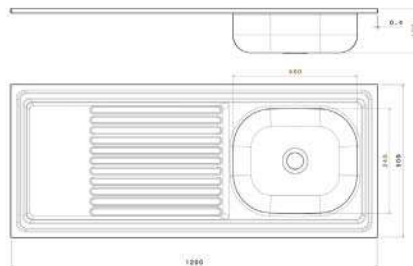

Dimension : 100 Cm x 50 Cm

The bowl's Dimensions : 38 x 40 CM

The bowl's Depth : 17 cm

The Diameter of Waste Slot : 2 Inch

The Weight : 3.550 K.G

Packing : 1 carton for every Sink ,

and every 5 sinks is linked in one

■ Stainless steel sink FAYROUZ 100 CM

Material : Stainless steel 201

Thickness : 0.4

Dimension : 100 Cm x 50 Cm

The bowl's Dimensions : 34 x 40 CM

The bowl's Depth : 13 cm

The Diameter of Waste Slot : 2 Inch

The Weight : 2.100 K.G

Packing : 1 carton for every Sink ,

and every 5 sinks is linked in one

Drain board : Single Drainboard

Code : ssk-110102002

■ Stainless steel sink FAYROUZ120 CM

Material: Stainless steel 201
Thickness : 0.4
Dimension : 120 Cm x 50 Cm
The bowl's Dimensions : 34*40 CM
The bowl's Depth : 13 cm
The Diameter of Waste Slot : 2 Inch
The Weight : 2.450 K.G
Packing : 1 carton for every Sink ,
and every 5 sinks is linked in one
Drain board : Double Drainboard
Code : ssk-110102004

■ Stainless steel sink FAYROUZ 120 CM

Material: Stainless steel 201
Thickness : 0.4
Dimension : 120 Cm x 50 Cm
The bowl's Dimensions : 34 x 40 CM
The bowl's Depth : 13cm
The Diameter of Waste Slot : 2 Inch
The Weight : 2.450 K.G
Drain board : Single Drainboard
Code : ssk-110102003