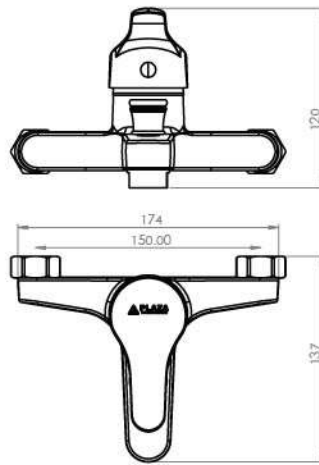

New CAIRO Mixer

NEW CAIRO Bath & shower Mixer

Body : Brass
Handle : Zinc alloy
Plated : Nickel Chrome
Piece Weight : 860 Gram
Packing : 1 mixer In the Package and
8 Packages in the Carton
Quality test : Air Pressure test 10 Bar
Code : MX-120401012