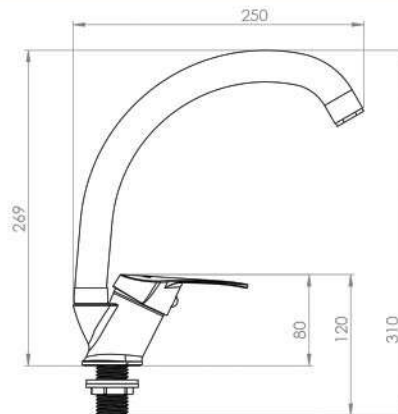

CAIRO Mixer

CAIRO Bath & shower Mixer

Body : Brass
Handle : Zinc alloy
Plated : Nickel Chrome
Piece Weight : 1400 Gram
Packing : 1 mixer In the Package and
8 Packages in the Carton
Quality test : Air Pressure test 10 Bar
Code : MX-120401008

CAIRO Kitchen Mixer Wall Mount

Body : Brass
Handle : Zinc alloy
Plated : Nickel Chrome
Piece Weight : 1065 Gram
Packing : 1 mixer In the Package and
8 Packages in the Carton
Quality test : Air Pressure test 10 Bar
Code : MX-120401007

CAIRO Bath Mixer

Body : Brass
Handle : Zinc alloy
Plated : Nickel Chrome
Piece Weight : 850 Gram
Packing : 1 mixer In the Package and
8 Packages in the Carton
Quality test : Air Pressure test 10 Bar
Code : MX-120401006