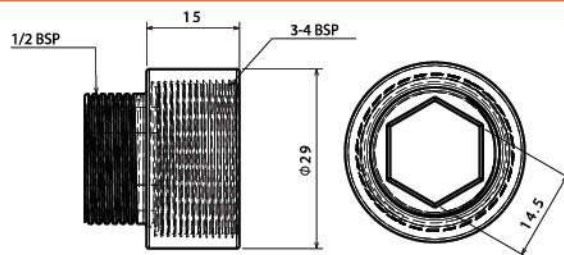

Extension (1/2" x 3/4")

Body : Brass
Plated : Nickel Chrome
Piece Weight : 33 Gram
Packing : 800 Extension in the Carton
Code : FT-120501016