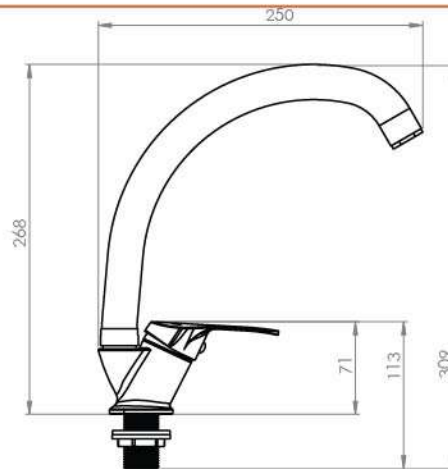

NEW CAIRO Bath Mixer

Body : Brass
Handle : Zinc alloy
Plated : Nickel Chrome
Piece Weight : 790 Gram
Packing : 1 mixer In the Package and
8 Packages in the Carton
Quality test : Air Pressure test 10 Bar
Code : MX-120401010