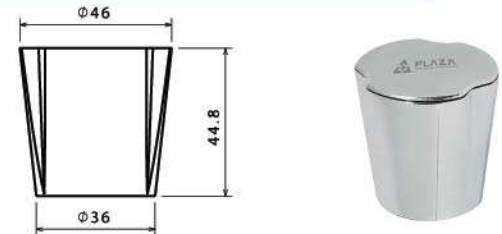

■ Handles Roma

Body : Zinc alloy
Plated : Nickel Chrome
Piece Weight : 110 Gram
Packing : 110 Pieces In the Carton
Code : FT-120501038