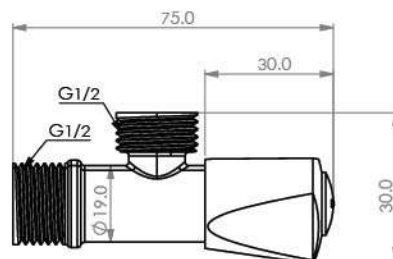

■ Brass Angle Valve (NEW CAIRO)

Body : Brass
Handle : Zinc alloy
Plated : Nickel Chrome
Cartridge: Brass
Piece Weight : 115 Gram
Packing : 12 Valves In the Package and
120 Valve in the Carton
Quality test : Air Pressure test 10 Bar
Code : AV-120101015