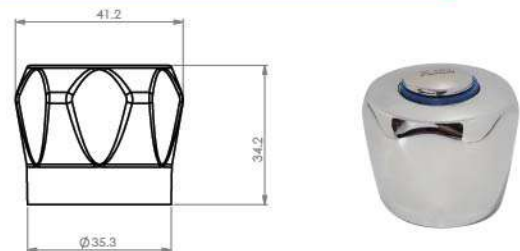

■ Handles Daiiamond

Body : Zinc alloy
Plated : Nickel Chrome
Piece Weight : 72 Gram
Packing : 150 Pieces In the Carton
Code : FT-120501039