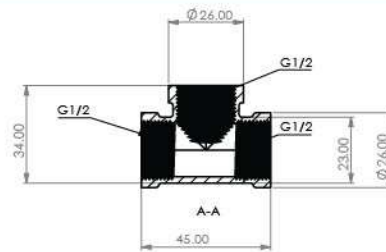

Tee 1/2"

Body : Brass
Plated : Nickel Chrome
Piece Weight : 50 Gram
Packing : 200 Pieces in the Carton
Code : FT-120501021