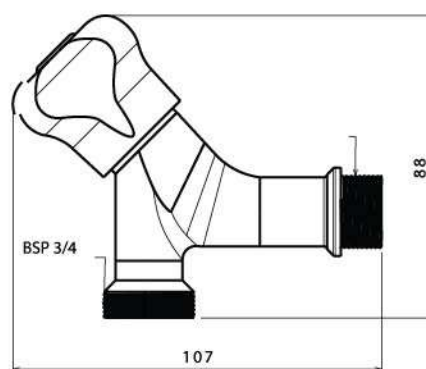

■ Crystal Washer Tap

Body : Brass
Handle : Zinc alloy
Plated : Nickel Chrome
Cartridge: Brass
Piece Weight : 235 Gram
Packing : 1 Tap In the Package and
60 Packages in the Carton
Quality test : Air Pressure test 10 Bar
Code : TP-120201003