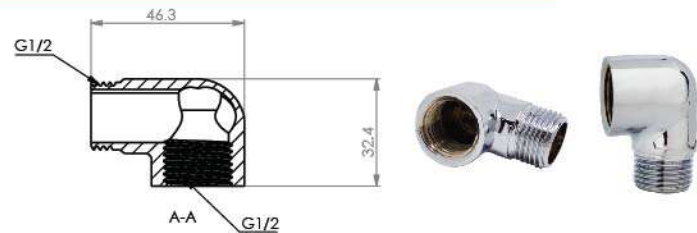

■ Elbow Male Star Nickel Chrome

Body : Brass
Piece Weight : 93 Gram
Packing : 12 Elbow in the Package
10 package In the Carton
Code : FT-120501010