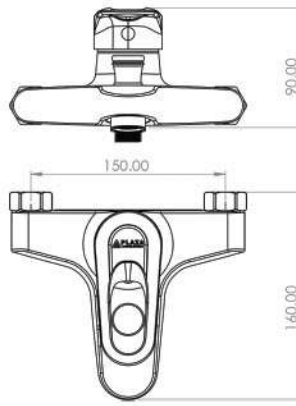

■ Concealed Valve (Roma)

Body : Zinc alloy
Cartridge/core : Brass
Plated : Nickel Chrome
Piece Weight : 325 Gram
Packing : 1 Valve In the Package and
30 Packages in the Carton
Quality test : Air Pressure test 10 Bar
Code : CN-120301004

Body : Brass
Handle : Zinc alloy
Plated : Nickel Chrome
Piece Weight : 1435 Gram
Packing : 1 mixer In the Package and
8 Packages in the Carton
Quality test : Air Pressure test 10 Bar
Code : MX-120401019