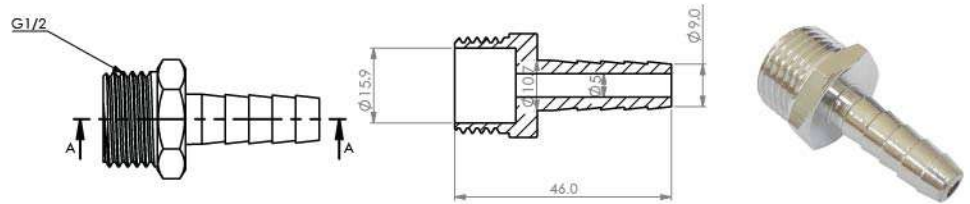

■ Male Adapter Lead Free

Body : Brass
Plated : Nickel Chrome
Piece Weight : 35 Gram
Packing : 200 pieces in carton
Code : FT-120501028