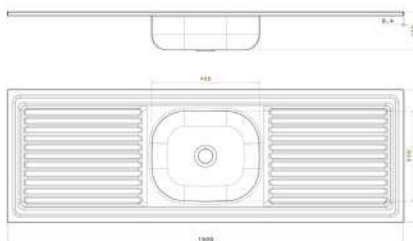

■ Stainless steel sink FAYROUZ 150 CM

Material: Stainless steel 201
Thickness : 0.4
Dimension : 150 Cm x 50 Cm
The bowl's Dimensions : 34*40 CM
The bowl's Depth : 13cm
The Diameter of Waste Slot : 2 Inch
The Weight : 3 K.G
Packing : 1 carton for every Sink ,
and every 5 sinks is linked in one
Drain board : Double Drainboard
Code : ssk-110102005