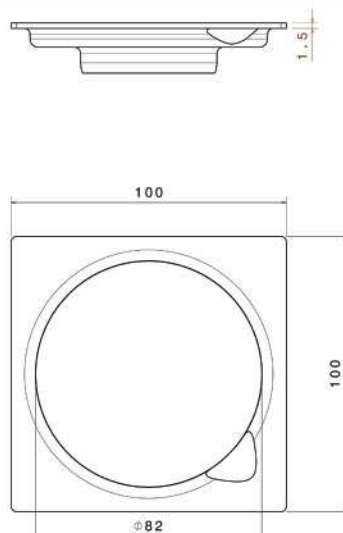

■ Pop Up Floor Drain (SILVER)

Material : Stainless steel 304
SIZE : 10 x 10 cm
Thickness : 1.5 mm
weight : 250 gram
Code : SSA-110301005