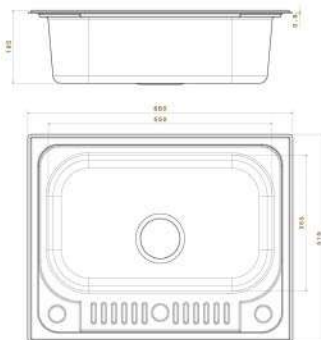

■ STYLE Under Mount Sink

Material : Stainless steel 304
Dimensions : 66 x 51 CM
Thickness : 0.8
Waste : With Waste
The Diameter of Waste Slot : 3 inch
The Bowl's Depth : 19.5 CM
The Weight : 3.420 Kg
Packing : Single Sink or 5 in the Carton.
With waste set Code : ssp-110202001
Without waste set Code : ssp-110201009