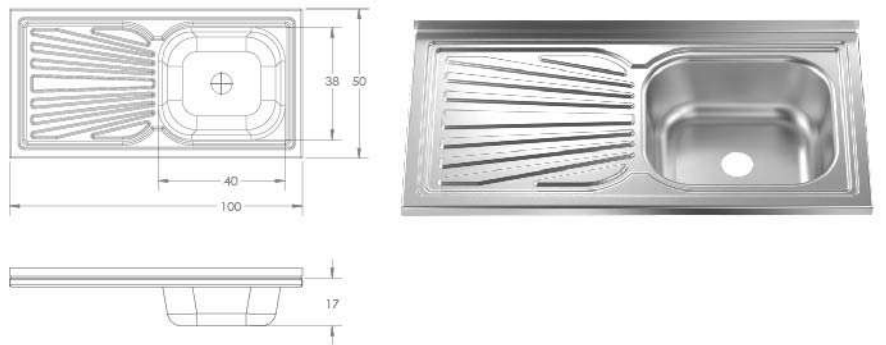

Dimension : 100 Cm x 50 Cm

The bowl's Dimensions : 38 x 40 CM

The bowl's Depth : 17 cm

The Diameter of Waste Slot : 2 Inch

The Weight : 3.550 K.G

Packing : 1 carton for every Sink ,

and every 5 sinks is linked in one

Drain board : Single Drainboard

Code : ssk-110106001

FAYROUZ SINK

■ Stainless steel sink FAYROUZ 80 CM

Material : Stainless steel 201

Thickness : 0.4

Dimension : 80 Cm x 50 Cm

The bowl's Dimensions : 34 x 40 CM