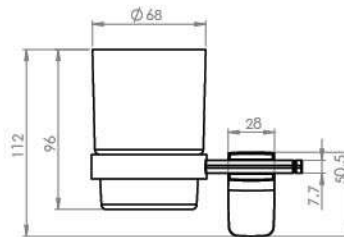

■ Toothbrush cup with holder (BLACK VENUS)

Body : Zinc alloy
Plated : Electrostatic
Piece Weight : 215 Gram
Packing : 1 PCS In the Package
Code : ACC-120601008