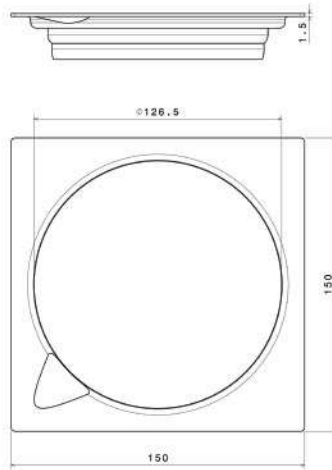

■ Pop Up Floor Drain (SILVER)

Material : Stainless steel 201
SIZE : 15 x 15 cm
Thickness : 1.25 mm
weight : 294 gram
Code : SSA-110301009