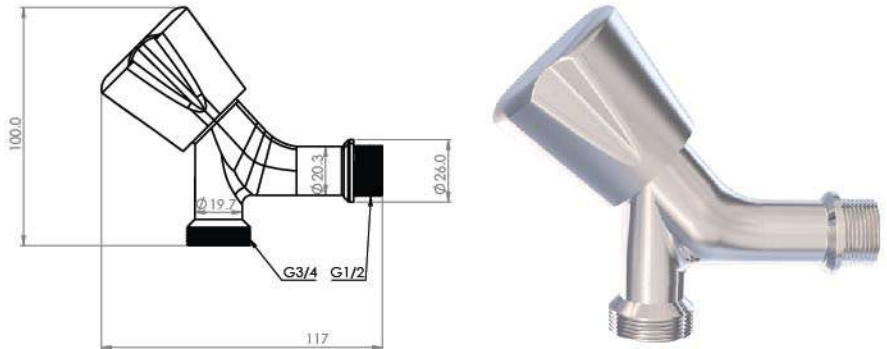

■ Galaxy Washer Tap

Body : Brass
Handle : Zinc alloy
Plated : Nickel Chrome
Cartridge: Brass
Piece Weight : 305 Gram
Packing : 1 Tap In the Package and
60 Packages in the Carton
Quality test : Air Pressure test 10 Bar
Code : TP-120201005