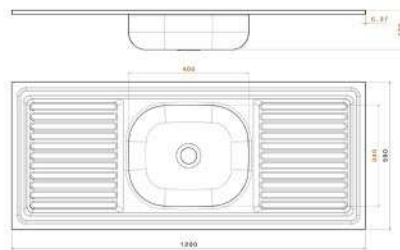

■ Stainless steel sink SAKR120 CM

Material : Stainless steel 201
Thickness : 0.37
Dimension : 120 Cm x 50 Cm
The bowl's Dimensions : 34 x 40 CM
The bowl's Depth : 13cm
The Diameter of Waste Slot : 2 Inch
The Weight : 2.340 K.G
Packing : 1 carton for every Sink ,
and every 5 sinks is linked in one
Drain board : Double Drainboard
Code : ssk-110101004