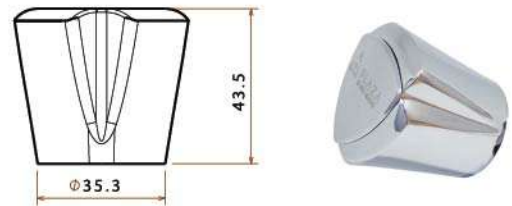

■ Handles Galaxy

Body : Zinc alloy
Plated : Nickel Chrome
Piece Weight : 131 Gram
Packing : 120 Pieces In the Carton
Code : FT-120501036