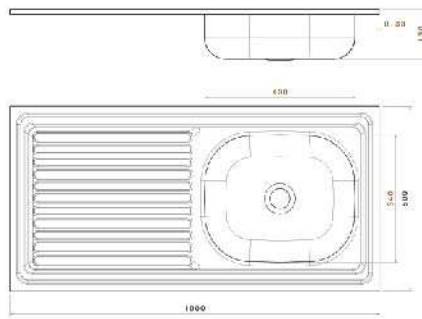

■ Stainless steel sink FAYROUZ 150 CM

Material: Stainless steel 201
Thickness : 0.4
Dimension : 150 Cm x 50 Cm
The bowl's Dimensions : 34*40 CM
The bowl's Depth : 13cm
The Diameter of Waste Slot : 2 Inch
The Weight : 3 K.G
Packing : 1 carton for every Sink ,
and every 5 sinks is linked in one
Drain board : Double Drainboard
Code : ssk-110102005

SAKR SINK

■ Stainless steel sink SAKR 80CM

Material : Stainless steel 201
Thickness : 0.36
Dimension : 80 CM x 50 CM
The bowl's Dimensions : 34 x 40 CM
The bowl's Depth : 13 cm
The Diameter of Waste Slot : 2 Inch
The Weight : 1.580 K.G
Packing : 1 carton for every Sink ,
and every 5 sinks is linked in one
Drain board : Single Drainboard
Code : ssk-110101001

■ Stainless steel sink SAKR100 CM

Material : Stainless steel 201
Thickness : 0.33
Dimension : 100 Cm x 50 Cm
The bowl's Dimensions : 34 x 40 CM
The bowl's Depth : 13cm
The Diameter of Waste Slot : 2 Inch
The Weight : 1.810 K.G
Packing : 1 carton for every Sink ,
and every 5 sinks is linked in one
Drain board : Single Drainboard
Code : ssk-110101002