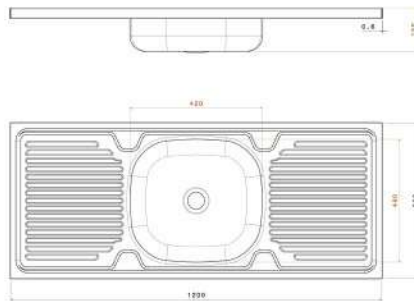

■ Stainless steel sink CRYSTAL 120 CM

Material : Stainless steel 304
Thickness : 0.7
Dimension : 120 CM x 50 CM
The bowl's Dimensions : 42 x 40 Cm
The bowl's Depth : 17 cm
The Diameter of Waste Slot : 3 Inch
The Weight : 4.650 K.G
Packing : 1 carton for every Sink ,
and every 5 sinks is linked in one
Drain board : Single - available with
right & left drain board.
Code : ssk-110105002

PLAZA SINK

■ Stainless steel sink PLAZA 100 CM

Material : Stainless steel 201
Thickness : 0.6
Dimension : 100 Cm x 50 Cm
The bowl's Dimensions : 42 x 40 CM
The bowl's Depth : 15 cm
The Diameter of Waste Slot : 2 Inch
The Weight : 3.380 K.g
Packing : 1 carton for every Sink ,
and every 5 sinks is linked in one
Drain board : Single - available with
right & left drain board.
Code : ssk-110104001

■ Stainless steel sink PLAZA 120 CM

Material : Stainless steel 201
Thickness : 0.6
Dimension : 120 CM x 50 CM
The bowl's Dimensions : 42 x 40 CM
The bowl's Depth : 15 cm
The Diameter of Waste Slot : 2 Inch
The Weight : 4.000 K.G
Packing : 1 carton for every Sink ,
and every 5 sinks is linked in one
Drain board : Double Drainboards
Code : ssk-110104003

■ Stainless steel sink PLAZA 120 CM

Material : Stainless steel 201
Thickness : 0.6
Dimension : 120 CM x 50 CM
The bowl's Dimensions : 42 x 40 CM
The bowl's Depth : 15cm
The Diameter of Waste Slot : 2 Inch
The Weight : 4.000 K.G
Packing : 1 carton for every Sink ,
and every 5 sinks is linked in one
Drain board : Single - available with
right & left drain board.
Code : ssk-110104002