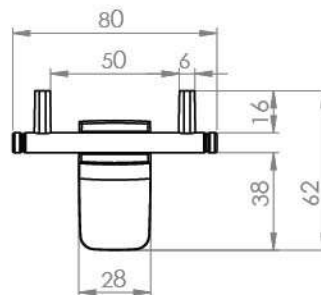

■ Robe Hook (BLACK VENUS)

Body : Zinc alloy
Plated : Electrostatic
Piece Weight : 182 Gram
Packing : 1 PCS In the Package
Code : ACC-120601005