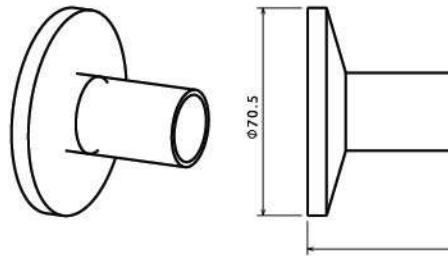

■ Moshtamal Valve (double inside screw)

Body : Zinc alloy
Plated : Nickel Chrome
Piece Weight : 92 Gram
Packing : 90 Moshtamal in the Carton
Code : CN-120301005