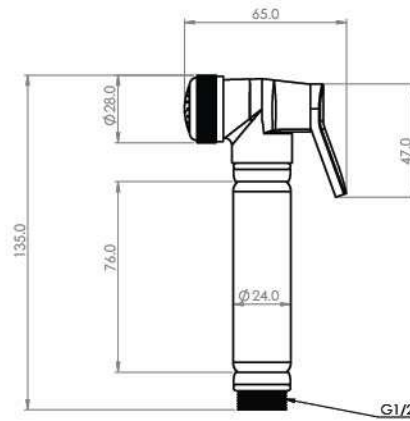

PLAZA

FOR METAL INDUSTRIES