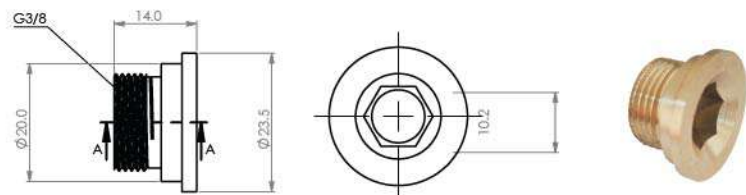

■ Mixer Bush With O-Ring

Body : Brass
Piece Weight : 16 Gram
Packing : 800 Pieces In the Carton
Code : FT-120501032