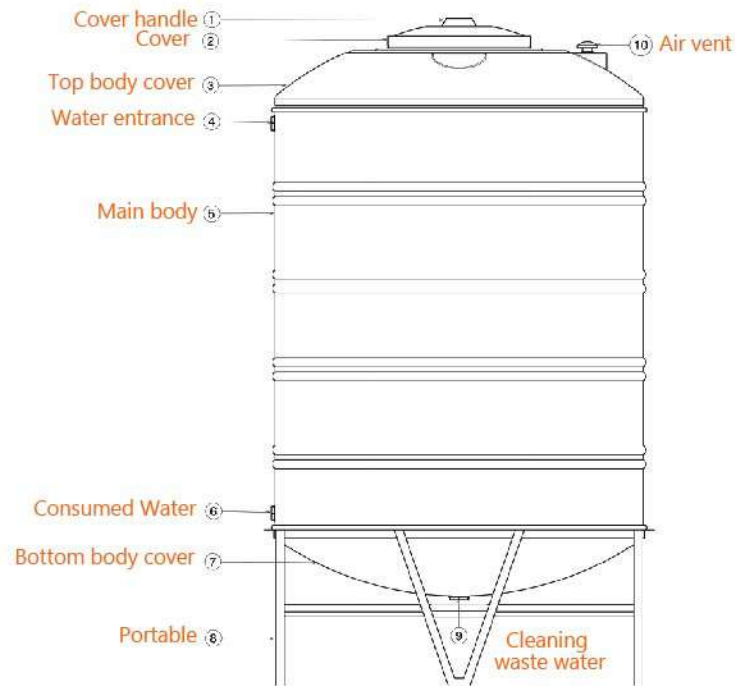

■ Stainless steel sink SAKR120 CM

Material : Stainless steel 201
Thickness : 0.37
Dimension : 120 Cm x 50 Cm
The bowl's Dimensions : 34 x 40 CM
The bowl's Depth : 13cm
The Diameter of Waste Slot : 2 Inch
The Weight : 2.340 K.G
Packing : 1 carton for every Sink ,
and every 5 sinks is linked in one
Drain board : Double Drainboard
Code : ssk-110101004

■ Stainless steel sink SAKR120 CM

Material: Stainless steel 201
Thickness : 0.37
Dimension : 120 CM x 50 CM
The bowl's Dimensions : 34 x 40 CM
The bowl's Depth : 13 cm
The Diameter of Waste Slot : 2 Inch
The Weight : 2.340 K.G
Packing : 1 carton for every Sink ,
and every 5 sinks is linked in one
Drain board : Single Drainboard
Code : ssk-110101003

Stainless steel Water Tank Specification

Stainless steel Water Tank Specification

ALL TANKS INCLUDE

PLAZA TANK (500 LITRE)

Material : Stainless steel 316
 Thickness : 0.8 mm
 The Weight : 31 KG
 The Height :187 CM
 The Diameter : 76 inch
 Code : sst-110401001