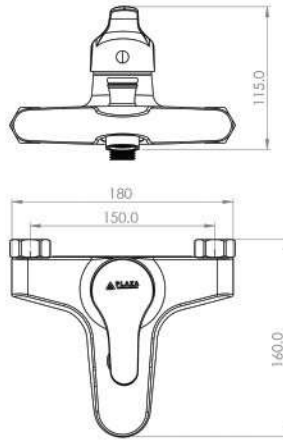

■ Solitaire Kitchen Mixer

Body : Brass
Handle : Zinc alloy
Plated : Nickel Chrome
Piece Weight : 900 Gram
Packing : 1 mixer In the Package and
8 Packages in the Carton
Quality test : Air Pressure test 10 Bar
Code : MX-120401020

CAIRO Mixer

CAIRO Bath & shower Mixer

Body : Brass
Handle : Zinc alloy
Plated : Nickel Chrome
Piece Weight : 1400 Gram
Packing : 1 mixer In the Package and
8 Packages in the Carton
Quality test : Air Pressure test 10 Bar
Code : MX-120401008