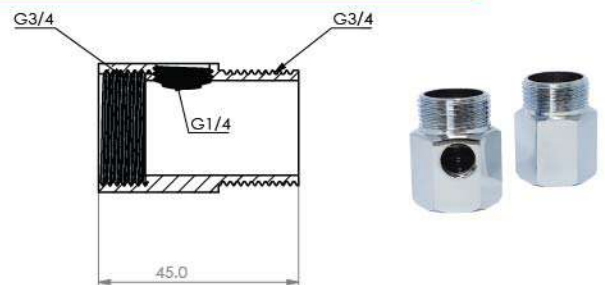

■ Nipple 3.5 cm Without Nickel

Body : Brass
Piece Weight : 39 Gram
Packing : 400 Nipple In the Carton
Code : FT-120501026

■ Pipe End Cap Male

Body : Brass
Plated : Nickel Chrome
Piece Weight : 20 Gram
Packing : 800 pipe In the Carton
Code : FT-120501027

■ Male Adapter Lead Free

Body : Brass
Plated : Nickel Chrome
Piece Weight : 35 Gram
Packing : 200 pieces in carton
Code : FT-120501028

■ Male Adapter Lead Free (Without Nickel)

Body : Brass
Piece Weight : 34 Gram
Packing : 200 pieces in carton
Code : FT-120501029

■ Extension Fitting Hot And Cold

Body : Brass
Plated : Nickel Chrome
Piece Weight : 160 Gram
Packing : double pieces in package one with outlet and one without and 80 package in carton
Code : FT-120501030

■ 3 Way Extension Nipple

Body : Brass
Plated : Nickel Chrome
Piece Weight : 42 Gram
Packing : 150 Pieces In the Carton
Code : FT-120501031

■ Mixer Bush With O-Ring

Body : Brass
Piece Weight : 16 Gram
Packing : 800 Pieces In the Carton
Code : FT-120501032