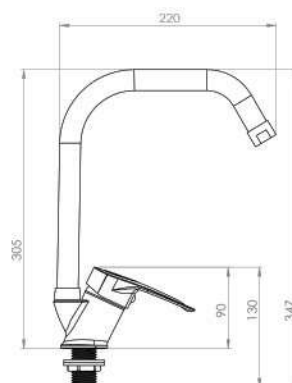

■ Solitaire Kitchen Mixer

Body : Brass
Handle : Zinc alloy
Plated : Nickel Chrome
Piece Weight : 900 Gram
Packing : 1 mixer In the Package and
8 Packages in the Carton
Quality test : Air Pressure test 10 Bar
Code : MX-120401020