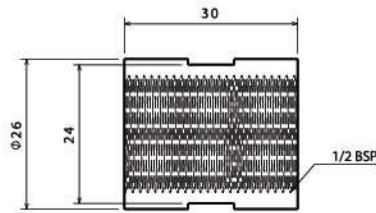

Extension (1/2" x 1/2")

Body : Brass
Plated : Nickel Chrome
Piece Weight : 46 Gram
Packing : 400 Extension in the Carton
Code : FT-120501014