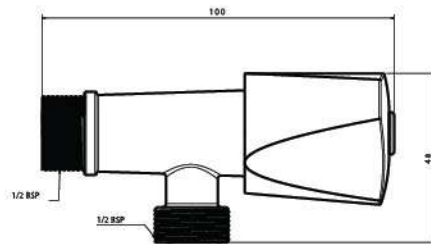

■ Brass Angle Valve (STYLE)

Body : Brass
Handle : Zinc alloy
Plated : Nickel Chrome
Cartridge: Brass
Piece Weight : 195 Gram
Packing : 2 Valves In the Package and
80 Valve in the Carton
Quality test : Air Pressure test 10 Bar
Code : AV-120101009