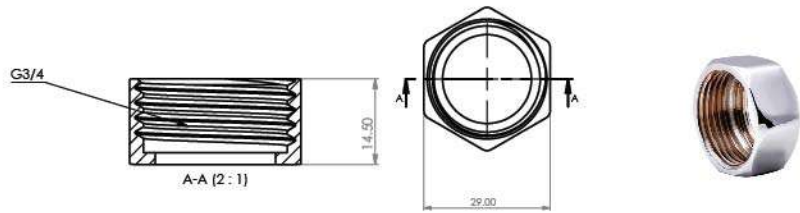

■ Mixer Faucet nut

Body : Brass
Plated : Nickel Chrome
Piece Weight : 27 Gram
Packing : 400 Pieces In the Carton
Code : FT-120501033