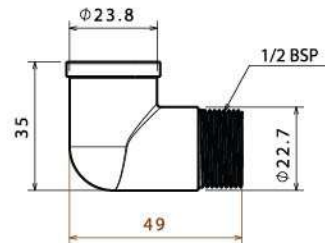

Elbow Male 1/2" Sanded

Body : Brass
Plated : Nickel
Piece Weight : 80 Gram
Packing : 20 Elbow in the Package and
10 Packages In the Carton
Code : FT-120501023