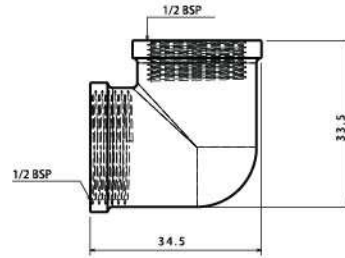

Elbow Female 1/2"

Body : Brass
Plated : Nickel Chrome
Piece Weight : 50 Gram
Packing : 200 In the Carton
Code : FT-120501019