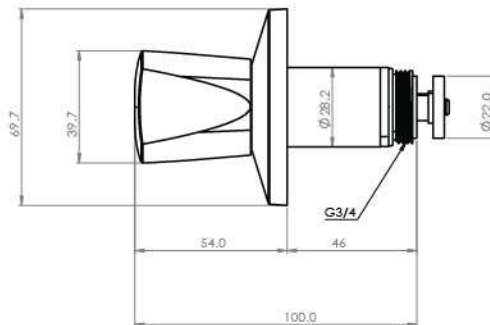

Concealed Valve Specification

Concealed Valve Specification

■ Concealed Valve (Style)

Body : Zinc alloy
Cartridge/core : Brass
Plated : Nickel Chrome
Piece Weight : 305 Gram
Packing : 1 Valve In the Package and
30 Packages in the Carton
Quality test : Air Pressure test 10 Par
Code : CN-120301001