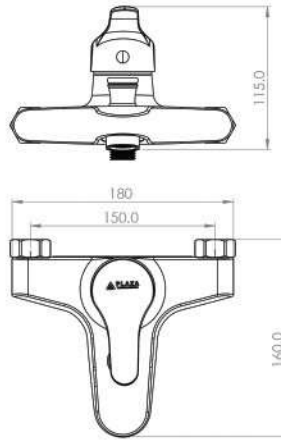

Black CAIRO Mixer

■ CAIRO Bath & shower Mixer

Body : Brass
Handle : Zinc alloy
Plated : Electrostatic
Piece Weight : 1400 Gram
Packing : 1 mixer In the Package and
8 Packages in the Carton
Quality test : Air Pressure test 10 Bar
Code : MX-120401015