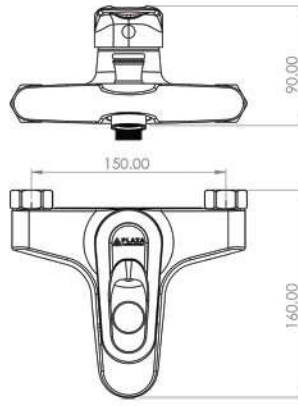

Black Solitaire Mixer

■ Solitaire Bath & shower Mixer

Body : Brass
Handle : Zinc alloy
Plated : Electrostatic
Piece Weight : 1435 Gram
Packing : 1 mixer In the Package and
8 Packages in the Carton
Quality test : Air Pressure test 10 Bar
Code : MX-120401023