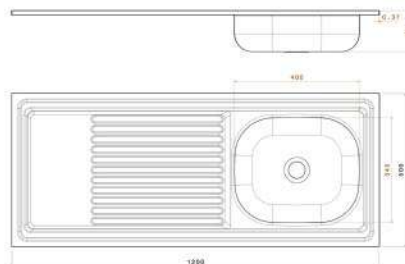

■ Stainless steel sink SAKR120 CM

Material: Stainless steel 201
Thickness : 0.37
Dimension : 120 CM x 50 CM
The bowl's Dimensions : 34 x 40 CM
The bowl's Depth : 13 cm
The Diameter of Waste Slot : 2 Inch
The Weight : 2.340 K.G
Packing : 1 carton for every Sink ,
and every 5 sinks is linked in one
Drain board : Single Drainboard
Code : ssk-110101003