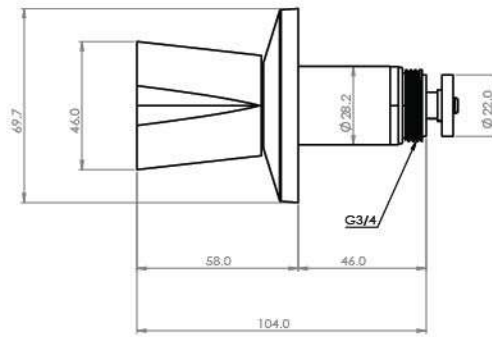

■ Concealed Valve (Roma)

Body : Zinc alloy
Cartridge/core : Brass
Plated : Nickel Chrome
Piece Weight : 325 Gram
Packing : 1 Valve In the Package and
30 Packages in the Carton
Quality test : Air Pressure test 10 Bar
Code : CN-120301004