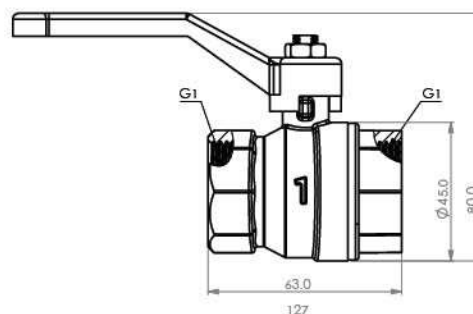

■ Crystal Ball Valve 1"

Body : Brass
Handle : Steel
Piece Weight : 400 Gram
Ball: Brass
Packing : 8 Tap In the Package and
10 Packages in the Carton
Quality test : Air Pressure test 10 Bar
Code : AV-120101017