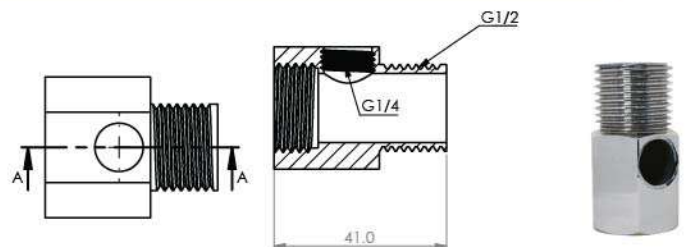

■ 3 Way Extension Nipple

Body : Brass
Plated : Nickel Chrome
Piece Weight : 42 Gram
Packing : 150 Pieces In the Carton
Code : FT-120501031