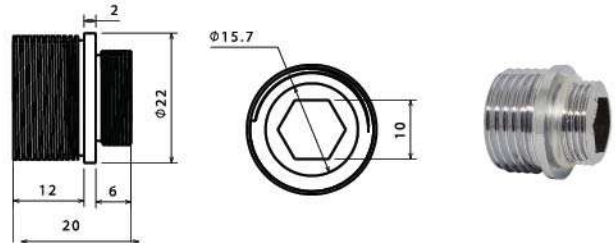

■ Mixer nipple

Body : Brass
Plated : Nickel Chrome
Piece Weight : 19 Gram
Packing : 800 Pieces In the Carton
Code : FT-120501034