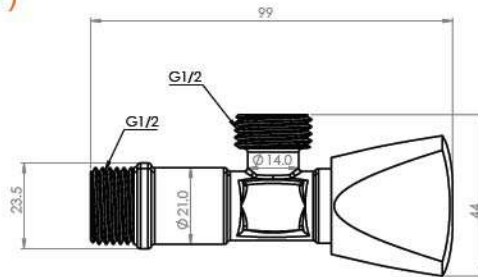

■ Brass Angle Valve (LAZOURD)

Body : Brass
Handle : Zinc alloy
Plated : Nickel Chrome
Cartridge: Brass
Piece Weight : 177 Gram
Packing : 2 Valves In the Package and
80 Valve in the Carton
Quality test : Air Pressure test 10 Par
Code : AV-120101008