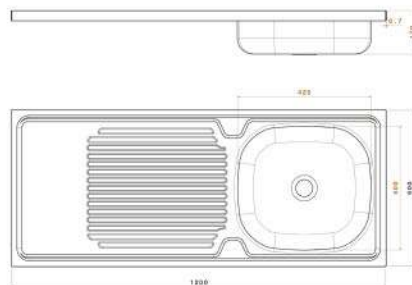

Stainless steel sink Specification

CRYSTAL SINK

■ Stainless steel sink CRYSTAL 100 CM

Material : Stainless steel 304
Thickness : 0.7
Dimension : 100 Cm x 50 Cm
The bowl's Dimensions : 42 x 40 Cm
The bowl's Depth : 17cm
The Diameter of Waste Slot : 3 Inch
The Weight : 4.070 K.G
Packing : 1 carton for every Sink ,
and every 5 sinks is linked in one
Drain board : Single - available with
right & left drain board .
Code : ssk-110105001

■ Stainless steel sink CRYSTAL 120 CM

Material : Stainless steel 304
Thickness : 0.7
Dimension : 120 CM x 50 CM
The bowl's Dimensions : 42 x 40 Cm
The bowl's Depth : 17cm
The Diameter of Waste Slot : 3 Inch
The Weight : 4.650 K.G
Packing : 1 carton for every Sink ,
and every 5 sinks is linked in one
Drain board : Double Drainboards
Code : ssk-110105003

■ Stainless steel sink CRYSTAL 120 CM

Material : Stainless steel 304
Thickness : 0.7
Dimension : 120 CM x 50 CM
The bowl's Dimensions : 42 x 40 Cm
The bowl's Depth : 17 cm
The Diameter of Waste Slot : 3 Inch
The Weight : 4.650 K.G
Packing : 1 carton for every Sink ,
and every 5 sinks is linked in one
Drain board : Single - available with
right & left drain board.
Code : ssk-110105002

PLAZA SINK

■ Stainless steel sink PLAZA 100 CM

Material : Stainless steel 201
Thickness : 0.6
Dimension : 100 Cm x 50 Cm
The bowl's Dimensions : 42 x 40 CM
The bowl's Depth : 15 cm
The Diameter of Waste Slot : 2 Inch
The Weight : 3.380 K.g
Packing : 1 carton for every Sink ,
and every 5 sinks is linked in one
Drain board : Single - available with
right & left drain board.
Code : ssk-110104001