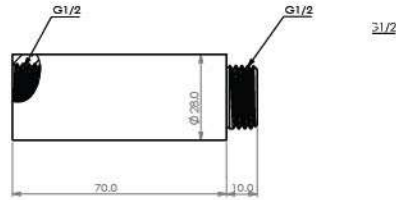

Extension 7cm

Body : Brass
Plated : Nickel Chrome
Piece Weight : 115 Gram
Packing : 100 Extension in the Carton
Code : FT-120501013