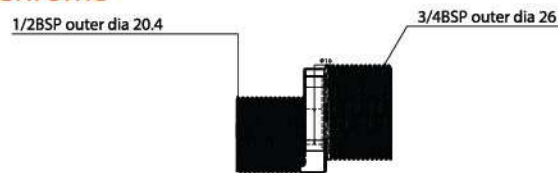

■ Eccentric reducer key Without Nickel Chrome

Body : The body is brass but the cover is stainless
Piece Weight : 173 Gram
Packing : 12 In the Package and
10 Packages in the Carton
Code : FT-120501002