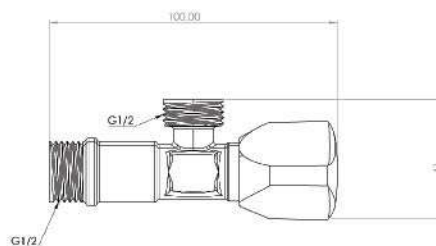

■ Brass Angle Valve (FAYROUZ)

Body : Brass
Handle : Zink alloy
Plated : Nickel Chrome
Cartridge: Brass
Piece Weight : 186 Gram
Packing : 2 Valves In the Package and
120 Valve in the Carton
Quality test : Air Pressure test 10 Bar
Code : AV-120101003