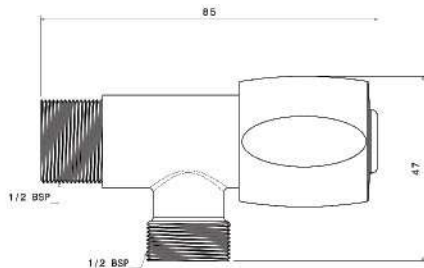

■ Brass Angle Valve (GAMA)

Body : Brass
Handle : Zinc alloy
Plated : Nickel Chrome
Cartridge: Ceramic
Piece Weight : 154 Gram
Packing : 2 Valves In the Package and
100 Valve in the Carton
Quality test : Air Pressure test 10 Bar
Code : AV-120101100