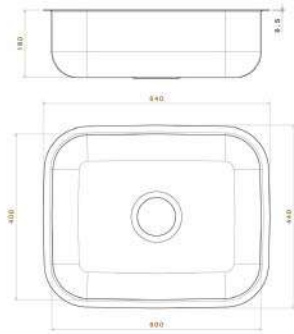

■ FAYROUZ Under Mount Sink

Material : Stainless steel 304
Dimensions : 40x50 CM
Thickness : 0.5
Waste : Without Waste
The Diameter of Waste Slot : 3 inch
The Bowl's Depth : 18 CM
The Weight : 1.690 KG
Packing : 10 Sink in the carton
Code : ssp-110201002