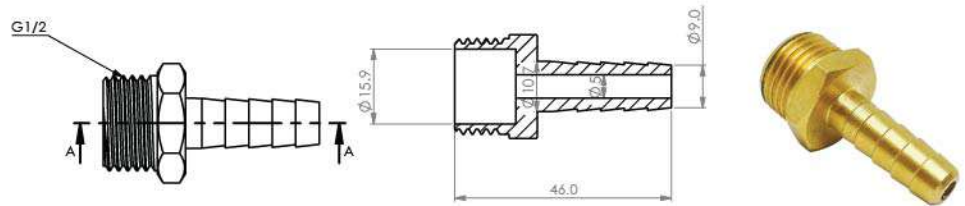

■ Male Adapter Lead Free (Without Nickel)

Body : Brass
Piece Weight : 34 Gram
Packing : 200 pieces in carton
Code : FT-120501029

■ Extension Fitting Hot And Cold

Body : Brass
Plated : Nickel Chrome
Piece Weight : 160 Gram
Packing : double pieces in package one with outlet and one without and 80 package in carton
Code : FT-120501030