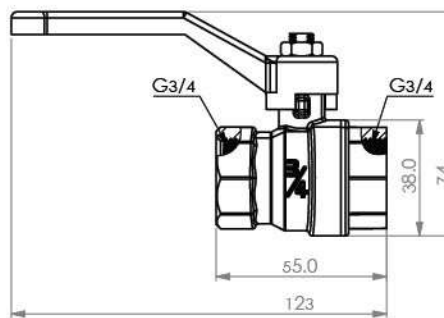

■ Crystal Ball Valve 3/4"

Body : Brass
Handle : Steel
Piece Weight : 283 Gram
Ball: Brass
Packing : 10 Tap In the Package and
10 Packages in the Carton
Quality test : Air Pressure test 10 Bar
Code : AV-120101016