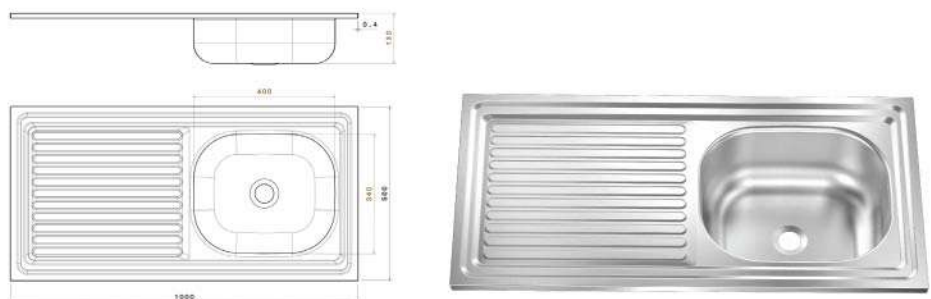

■ Stainless steel sink PLAZA150 CM

Material : Stainless steel 201

Thickness : 0.6

Dimension : 150 Cm x 50 Cm

The bowl's Dimensions : 42 x 40 CM

The bowl's Depth : 15 cm

The Diameter of Waste Slot : 2 Inch

The Weight : 5.250 K.G

Packing : 1 carton for every Sink ,

and every 5 sinks is linked in one

Drain board : Double Drainboard

Code : ssk-110104004

GAMA SINK

■ Stainless steel sink GAMA100 CM

Material : Stainless steel 201

Thickness : 0.6

Dimension : 100 Cm x 50 Cm

The bowl's Dimensions : 38 x 40 CM

The bowl's Depth : 17 cm

The Diameter of Waste Slot : 2 Inch

The Weight : 3.550 K.G

Packing : 1 carton for every Sink ,

and every 5 sinks is linked in one

Drain board : Single Drainboard

Code : ssk-110106001

FAYROUZ SINK

■ Stainless steel sink FAYROUZ 80 CM

Material : Stainless steel 201

Thickness : 0.4

Dimension : 80 Cm x 50 Cm

The bowl's Dimensions : 34 x 40 CM

The bowl's Depth : 13 cm

The Diameter of Waste Slot : 2 Inch

The Weight : 1.850 K.G

Packing : 1 carton for every Sink ,

and every 5 sinks is linked in one

Drain board : Single Drainboard

Code : ssk-110102001

■ Stainless steel sink FAYROUZ 100 CM

Material : Stainless steel 201

Thickness : 0.4

Dimension : 100 Cm x 50 Cm

The bowl's Dimensions : 34 x 40 CM

The bowl's Depth : 13 cm

The Diameter of Waste Slot : 2 Inch

The Weight : 2.100 K.G

Packing : 1 carton for every Sink ,

and every 5 sinks is linked in one

Drain board : Single Drainboard

Code : ssk-110102002