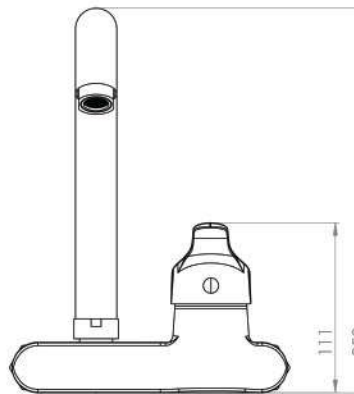

CAIRO Kitchen Mixer Wall Mount

Body : Brass
Handle : Zinc alloy
Plated : Nickel Chrome
Piece Weight : 1065 Gram
Packing : 1 mixer In the Package and
8 Packages in the Carton
Quality test : Air Pressure test 10 Bar
Code : MX-120401007