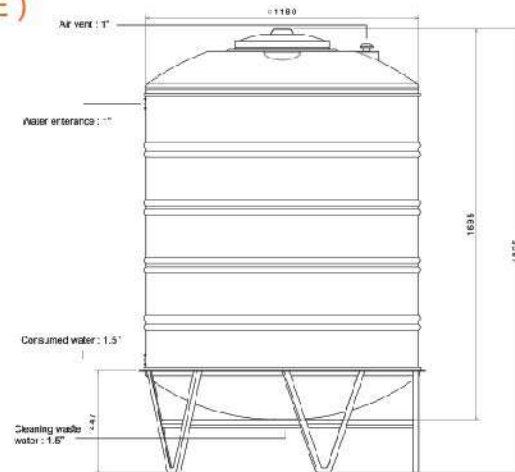

■ Stainless steel sink SAKR120 CM

Material: Stainless steel 201
Thickness : 0.37
Dimension : 120 CM x 50 CM
The bowl's Dimensions : 34 x 40 CM
The bowl's Depth : 13 cm
The Diameter of Waste Slot : 2 Inch
The Weight : 2.340 K.G
Packing : 1 carton for every Sink ,
and every 5 sinks is linked in one
Drain board : Single Drainboard
Code : ssk-110101003

Stainless steel Water Tank Specification

Stainless steel Water Tank Specification

ALL TANKS INCLUDE

PLAZA TANK (500 LITRE)

Material : Stainless steel 316
 Thickness : 0.8 mm
 The Weight : 31 KG
 The Height :187 CM
 The Diameter : 76 inch
 Code : sst-110401001

■ PLAZA TANK (1000 LITRE)

Material : Stainless steel 316
 Thickness : 0.8 mm
 The Weight : 51.5 Kg
 The Height : 190 CM
 The Diameter : 105 CM
 Code : sst-110401002

■ PLAZA TANK (1250 LITRE)

Material : Stainless steel 316
 Thickness : 0.8 mm
 The Weight : 58 KG
 The Height : 192.5 CM
 The Diameter : 118 CM
 Code : sst-110401003