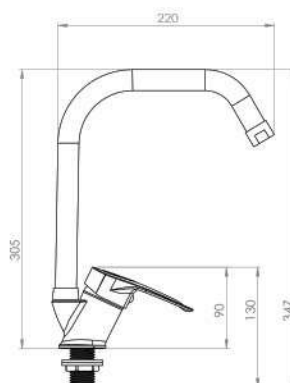

■ Solitaire Kitchen Mixer

Body : Brass
Handle : Zinc alloy
Plated : Electrostatic
Piece Weight : 900 Gram
Packing : 1 mixer In the Package and
8 Packages in the Carton
Quality test : Air Pressure test 10 Bar
Code : MX-120401024