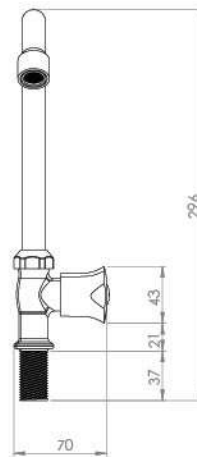

■ Half Mixer Tree (Lotus)

Body : Brass
Handle : Zinc alloy
Plated : Nickel Chrome
Cartridge: Brass
Piece Weight : 414 Gram
Packing : 1 mixer In the Package and
20 Packages in the Carton
Quality test : Air Pressure test 10 Bar
Code : MX-120401006