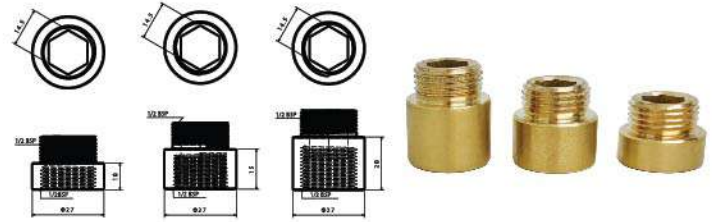

■ Extension Bushing kit 120g Without Nickel Chrome

Body : Brass
Piece Weight : 120 Gram
Packing : 15 In the Package and
10 Packages in the Carton
Code : FT-120501007

■ Extension Bushing kit 120g Sanded Nickel

Body : Brass
Piece Weight : 120 Gram
Packing : 15 In the Package and
10 Packages in the Carton
Code : FT-120501008