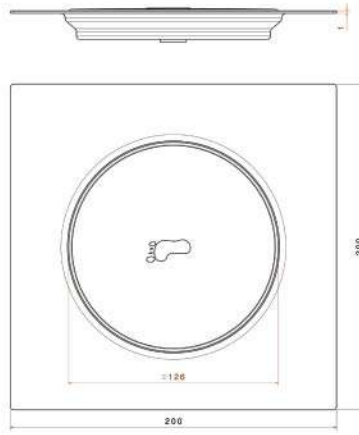

■ Pop Up Floor Drain (TOUCH)

Material : Stainless steel 201
Size : 20 x 20 cm
Thickness : 1 mm
weight : 532 gram
Code : SSA-110301004