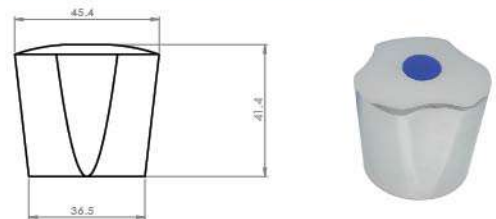

■ Handles Star

Body : Zinc alloy
Plated : Nickel Chrome
Piece Weight : 115 Gram
Packing : 150 Pieces In the Carton
Code : FT-120501037