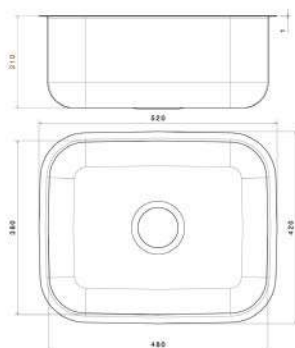

**Undermount
Stainless steel sink
Specification**

Undermount Stainless steel sink Specification

■ GALAXY Under Mount Sink

Material : Stainless steel 304
Dimensions : 71 x 44 CM
Thickness : 0.8
Waste : With Waste
The Diameter of Waste Slot : 3 inch
The Bowl's Depth : 19.5 CM
The Weight : 3.550 Kg
Packing : Single Sink or 5 in the Carton.
With waste set Code : ssp-110202002
Without waste set Code : ssp-110202010

■ STYLE Under Mount Sink

Material : Stainless steel 304
Dimensions : 66 x 51 CM
Thickness : 0.8
Waste : With Waste
The Diameter of Waste Slot : 3 inch
The Bowl's Depth : 19.5 CM
The Weight : 3.420 Kg
Packing : Single Sink or 5 in the Carton.
With waste set Code : ssp-110202001
Without waste set Code : ssp-110201009

■ LAZOURD Under Mount Sink

Material : Stainless steel 304
Dimensions : 38 x 48 CM
Thickness : 1mm
Waste : Without Waste
The Diameter of Waste Slot : 3 inch
The Bowl's Depth : 21 CM
The Weight : 3.270 Kg
Packing : Single Sink or 10 in the Carton.
Code : ssp-110201008

Dimension : 100 Cm x 50 Cm

The bowl's Dimensions : 38 x 40 CM

The bowl's Depth : 17 cm

The Diameter of Waste Slot : 2 Inch

The Weight : 3.550 K.G

Packing : 1 carton for every Sink ,

and every 5 sinks is linked in one