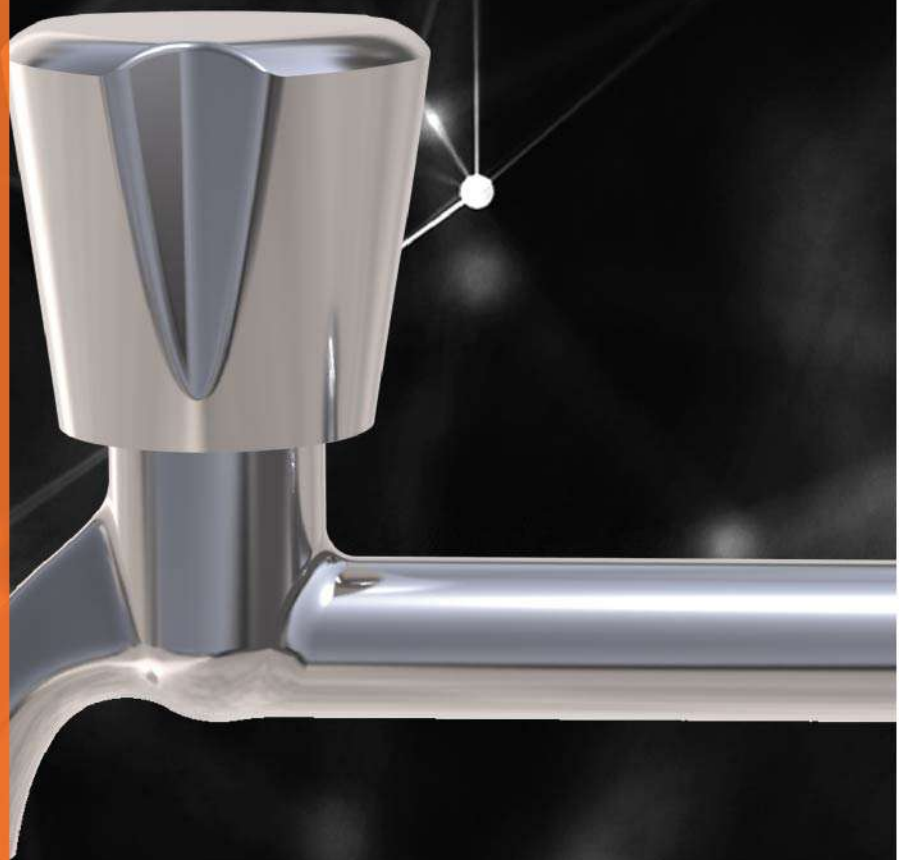

Brass Taps Specification