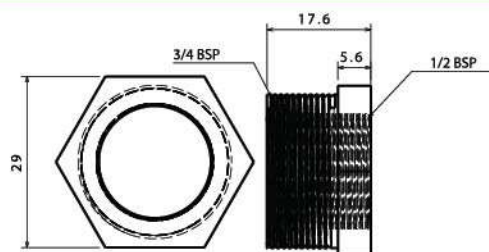

Push (1/2" x 3/4")

Body : Brass
Plated : Nickel Chrome
Piece Weight : 32 Gram
Packing : 300 Push in the Carton
Code : FT-120501018