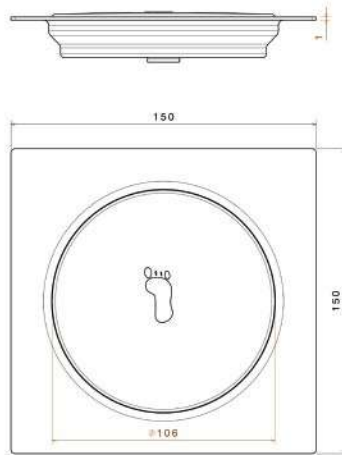

Dimension : 100 Cm x 50 Cm

The bowl's Dimensions : 38 x 40 CM

The bowl's Depth : 17 cm

The Diameter of Waste Slot : 2 Inch

The Weight : 3.550 K.G

Packing : 1 carton for every Sink ,

and every 5 sinks is linked in one

■ Pop Up Floor Drain (SILVER)

Material : Stainless steel 304
SIZE : 10 x 10 cm
Thickness : 1.5 mm
weight : 250 gram
Code : SSA-110301005

■ Pop Up Floor Drain (SILVER)

Material : Stainless steel 201
SIZE : 20 x 20 cm
Thickness : 1.25 mm
Weight : 518 gram
Code : SSA-110301010

■ Pop Up Floor Drain (SILVER)

Material : Stainless steel 201
SIZE : 15 x 15 cm
Thickness : 1.25 mm
weight : 294 gram
Code : SSA-110301009

■ Pop Up Floor Drain (SILVER)

Material : Stainless steel 201
SIZE : 10 x 10 cm
Thickness : 1.25 mm
weight : 179 gram
Code : SSA-110301008

■ Pop Up Floor Drain (TOUCH)

Material : Stainless steel 201
Size : 20 x 20 cm
Thickness : 1 mm
weight : 532 gram
Code : SSA-110301004

■ Pop Up Floor Drain (TOUCH)

Material : Stainless steel 201
Size : 15 x 15 cm
Thickness : 1 mm
weight : 352 gram
Code : SSA-110301003