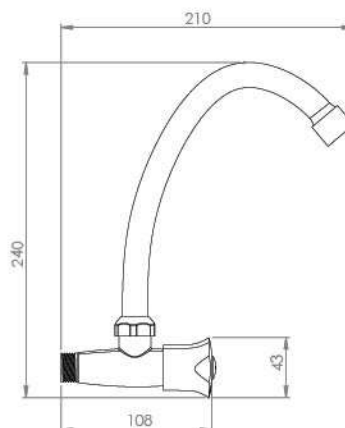

■ Half Mixer Wall (Lotus)

Body : Brass
Handle : Zinc alloy
Plated : Nickel Chrome
Cartridge: Brass
Piece Weight : 343 Gram
Packing : 1 mixer In the Package and
20 Packages in the Carton
Quality test : Air Pressure test 10 Bar
Code : MX-120401007