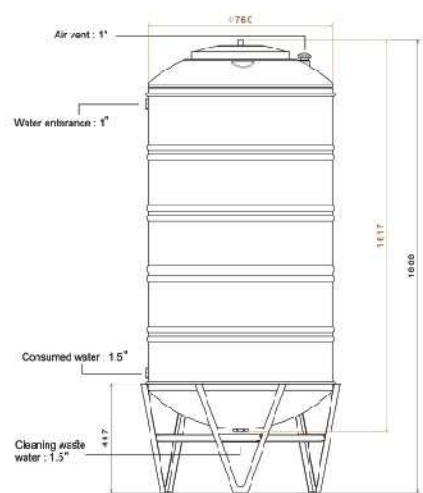

■ Stainless steel sink SAKR120 CM

Material : Stainless steel 201
Thickness : 0.37
Dimension : 120 Cm x 50 Cm
The bowl's Dimensions : 34 x 40 CM
The bowl's Depth : 13cm
The Diameter of Waste Slot : 2 Inch
The Weight : 2.340 K.G
Packing : 1 carton for every Sink ,
and every 5 sinks is linked in one
Drain board : Double Drainboard
Code : ssk-110101004

■ Stainless steel sink SAKR120 CM

Material: Stainless steel 201
Thickness : 0.37
Dimension : 120 CM x 50 CM
The bowl's Dimensions : 34 x 40 CM
The bowl's Depth : 13 cm
The Diameter of Waste Slot : 2 Inch
The Weight : 2.340 K.G
Packing : 1 carton for every Sink ,
and every 5 sinks is linked in one
Drain board : Single Drainboard
Code : ssk-110101003

Stainless steel Water Tank Specification

Stainless steel Water Tank Specification

ALL TANKS INCLUDE

PLAZA TANK (500 LITRE)

Material : Stainless steel 316
 Thickness : 0.8 mm
 The Weight : 31 KG
 The Height :187 CM
 The Diameter : 76 inch
 Code : sst-110401001

■ PLAZA TANK (1000 LITRE)

Material : Stainless steel 316
 Thickness : 0.8 mm
 The Weight : 51.5 Kg
 The Height : 190 CM
 The Diameter : 105 CM
 Code : sst-110401002

■ PLAZA TANK (1250 LITRE)

Material : Stainless steel 316
 Thickness : 0.8 mm
 The Weight : 58 KG
 The Height : 192.5 CM
 The Diameter : 118 CM
 Code : sst-110401003