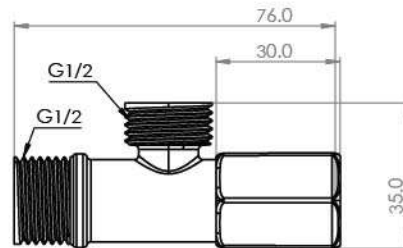

■ Brass Angle Valve (CAIRO)

Body : Brass
Handle : Zink alloy
Plated : Nickel Chrome
Cartridge: Brass
Piece Weight : 115 Gram
Packing : 12 Valves In the Package and
120 Valve in the Carton
Quality test : Air Pressure test 10 Bar
Code : AV-120101014