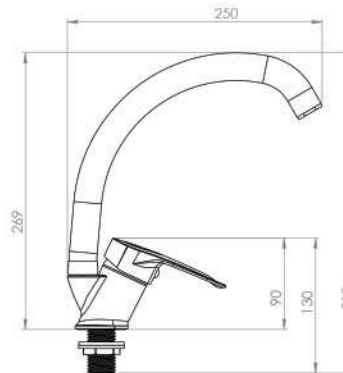

■ Solitaire Bath Mixer

Body : Brass
Handle : Zink alloy
Plated : Electrostatic
Piece Weight : 900 Gram
Packing : 1 mixer In the Package and
8 Packages in the Carton
Quality test : Air Pressure test 10 Bar
Code : MX-120401021