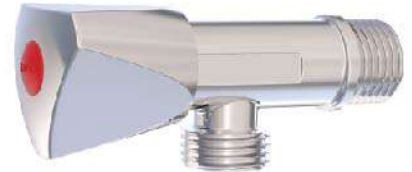

Brass Valves Specification

Brass Valves Specification

■ Brass Angle Valve (SILVER)

Body : Brass
Handle : Zinc alloy
Plated : Nickel Chrome
Cartridge: Brass
Piece Weight : 176 Gram
Packing : 2 Valves In the Package and
80 Valve in the Carton
Quality test : Air Pressure test 10 Bar
Code : AV-120101001