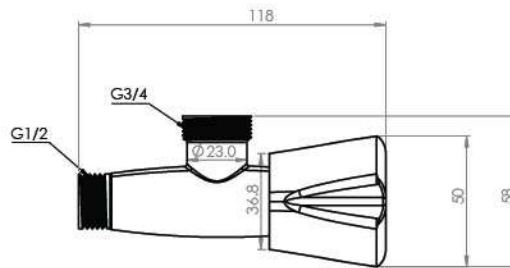

■ Half Mixer Wall (Galaxy)

Body : Brass
Handle : Zinc alloy
Plated : Nickel Chrome
Cartridge: Brass
Piece Weight : 395 Gram
Packing : 1 mixer In the Package and
20 Packages in the Carton
Quality test : Air Pressure test 10 Bar
Code : MX-120401003