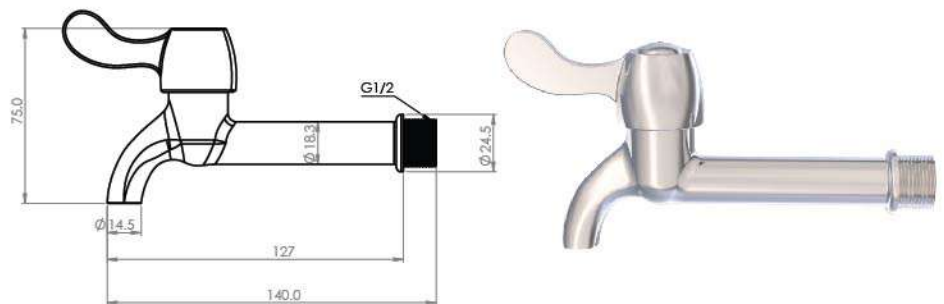

■ Litght Tap

Body : Brass
Handle : Zinc alloy
Plated : Nickel Chrome
Cartridge: Ceramic
Piece Weight : 213 Gram
Packing : 1 Tap In the Package and
60 Packages in the Carton
Quality test : Air Pressure test 10 Bar
Code : TP-120201006