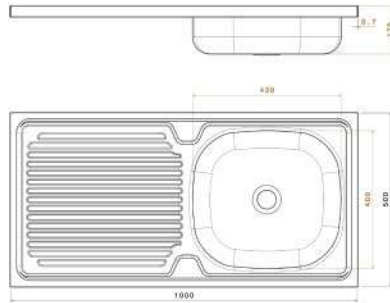

Stainless steel sink Specification

CRYSTAL SINK

■ Stainless steel sink CRYSTAL 100 CM

Material : Stainless steel 304
Thickness : 0.7
Dimension : 100 Cm x 50 Cm
The bowl's Dimensions : 42 x 40 Cm
The bowl's Depth : 17cm
The Diameter of Waste Slot : 3 Inch
The Weight : 4.070 K.G
Packing : 1 carton for every Sink ,
and every 5 sinks is linked in one
Drain board : Single - available with
right & left drain board .
Code : ssk-110105001

■ Stainless steel sink CRYSTAL 120 CM

Material : Stainless steel 304
Thickness : 0.7
Dimension : 120 CM x 50 CM
The bowl's Dimensions : 42 x 40 Cm
The bowl's Depth : 17cm
The Diameter of Waste Slot : 3 Inch
The Weight : 4.650 K.G
Packing : 1 carton for every Sink ,
and every 5 sinks is linked in one
Drain board : Double Drainboards
Code : ssk-110105003