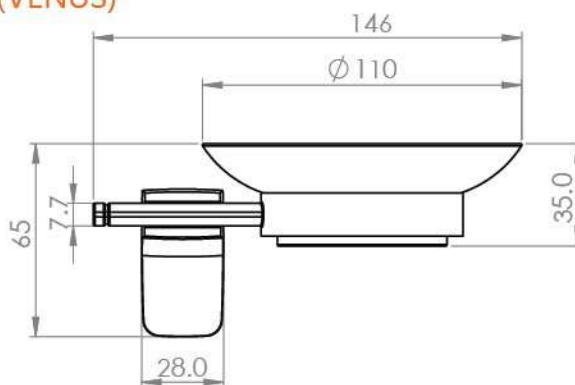

■ Soap Dish With Holder (VENUS)

Body : Zinc alloy
Plated : Nickel Chrome
Piece Weight : 215 Gram
Packing : 1 PCS In the Package
Code : ACC-120601003