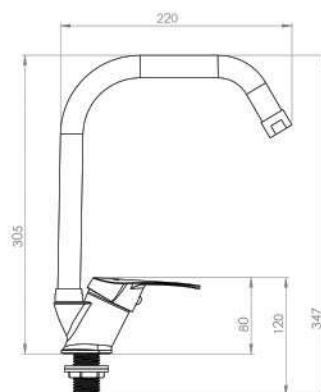

CAIRO Kitchen Mixer

Body : Brass
Handle : Zinc alloy
Plated : Nickel Chrome
Piece Weight : 850 Gram
Packing : 1 mixer In the Package and
8 Packages in the Carton
Quality test : Air Pressure test 10 Bar
Code : MX-120401009