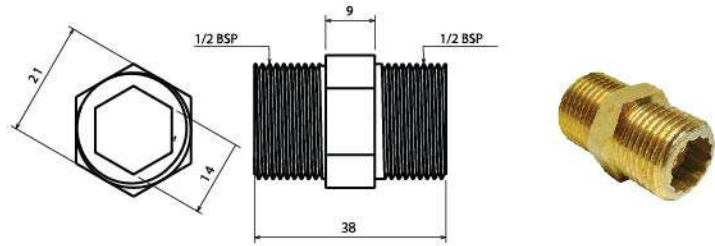

■ Nipple 3.5 cm Without Nickel

Body : Brass
Piece Weight : 39 Gram
Packing : 400 Nipple In the Carton
Code : FT-120501026