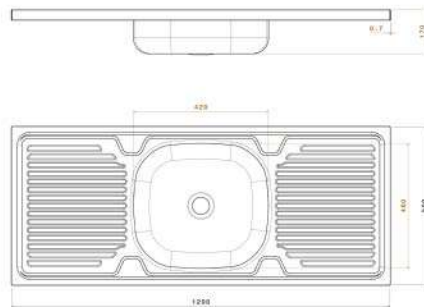

Stainless steel sink Specification

CRYSTAL SINK

■ Stainless steel sink CRYSTAL 100 CM

Material : Stainless steel 304
Thickness : 0.7
Dimension : 100 Cm x 50 Cm
The bowl's Dimensions : 42 x 40 Cm
The bowl's Depth : 17cm
The Diameter of Waste Slot : 3 Inch
The Weight : 4.070 K.G
Packing : 1 carton for every Sink ,
and every 5 sinks is linked in one
Drain board : Single - available with
right & left drain board .
Code : ssk-110105001

■ Stainless steel sink CRYSTAL 120 CM

Material : Stainless steel 304
Thickness : 0.7
Dimension : 120 CM x 50 CM
The bowl's Dimensions : 42 x 40 Cm
The bowl's Depth : 17cm
The Diameter of Waste Slot : 3 Inch
The Weight : 4.650 K.G
Packing : 1 carton for every Sink ,
and every 5 sinks is linked in one
Drain board : Double Drainboards
Code : ssk-110105003

■ Stainless steel sink CRYSTAL 120 CM

Material : Stainless steel 304
Thickness : 0.7
Dimension : 120 CM x 50 CM
The bowl's Dimensions : 42 x 40 Cm
The bowl's Depth : 17 cm
The Diameter of Waste Slot : 3 Inch
The Weight : 4.650 K.G
Packing : 1 carton for every Sink ,
and every 5 sinks is linked in one
Drain board : Single - available with
right & left drain board.
Code : ssk-110105002

PLAZA SINK

■ Stainless steel sink PLAZA 100 CM

Material : Stainless steel 201
Thickness : 0.6
Dimension : 100 Cm x 50 Cm
The bowl's Dimensions : 42 x 40 CM
The bowl's Depth : 15 cm
The Diameter of Waste Slot : 2 Inch
The Weight : 3.380 K.g
Packing : 1 carton for every Sink ,
and every 5 sinks is linked in one
Drain board : Single - available with
right & left drain board.
Code : ssk-110104001