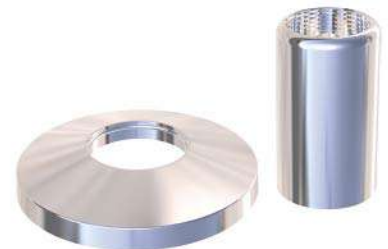

■ Moshtamal Valve (double inside screw)

Body : Zinc alloy
Plated : Nickel Chrome
Piece Weight : 92 Gram
Packing : 90 Moshtamal in the Carton
Code : CN-120301005