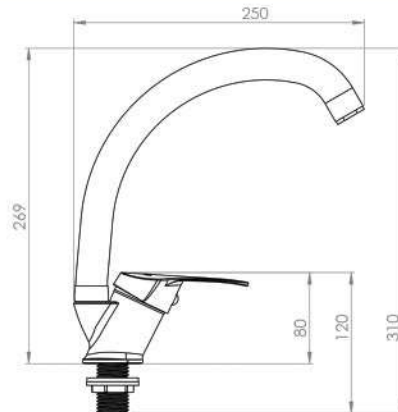

Black CAIRO Mixer

■ CAIRO Bath & shower Mixer

Body : Brass
Handle : Zinc alloy
Plated : Electrostatic
Piece Weight : 1400 Gram
Packing : 1 mixer In the Package and
8 Packages in the Carton
Quality test : Air Pressure test 10 Bar
Code : MX-120401015

■ CAIRO Kitchen Mixer Wall Mount

Body : Brass
Handle : Zink alloy
Plated : Electrostatic
Piece Weight : 1065 Gram
Packing : 1 mixer In the Package and
8 Packages in the Carton
Quality test : Air Pressure test 10 Bar
Code : MX-120401014

■ CAIRO Bath Mixer

Body : Brass
Handle : Zink alloy
Plated : Electrostatic
Piece Weight : 850 Gram
Packing : 1 mixer In the Package and
8 Packages in the Carton
Quality test : Air Pressure test 10 Bar
Code : MX-120401013