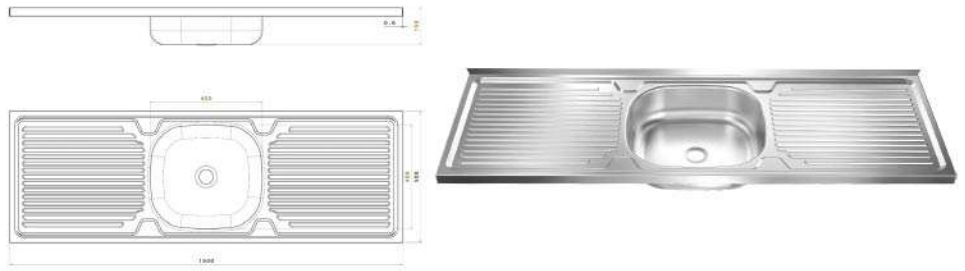

■ Stainless steel sink PLAZA150 CM

Material : Stainless steel 201

Thickness : 0.6

Dimension : 150 Cm x 50 Cm

The bowl's Dimensions : 42 x 40 CM

The bowl's Depth : 15 cm

The Diameter of Waste Slot : 2 Inch

The Weight : 5.250 K.G

Packing : 1 carton for every Sink ,

and every 5 sinks is linked in one

Drain board : Double Drainboard

Code : ssk-110104004