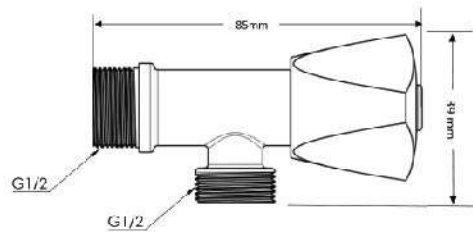

■ Brass Angle Valve (MAGIC)

Body : Brass
Handle : Zink alloy
Plated : Nickel Chrome
Cartridge: Brass
Piece Weight : 135 Gram
Packing : 2 Valves In the Package and
80 Valve in the Carton
Quality test : Air Pressure test 10 Bar
Code : AV-120101013