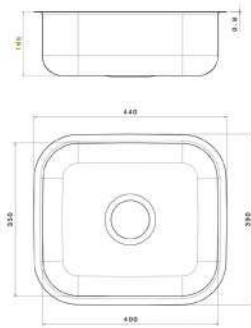

■ LAZOURD Under Mount Sink

Material : Stainless steel 304
Dimensions : 38 x 48 CM
Thickness : 1mm
Waste : Without Waste
The Diameter of Waste Slot : 3 inch
The Bowl's Depth : 21 CM
The Weight : 3.270 Kg
Packing : Single Sink or 10 in the Carton.
Code : ssp-110201008

■ LAZOURD Under Mount Sink

Material : Stainless steel 304
Dimensions : 35 x 40 CM
Thickness : 1mm
Waste : Without Waste
The Diameter of Waste Slot : 3 inch
The Bowl's Depth : 17 CM
The Weight : 2.350 Kg
Packing : 10 Sink in the Carton
Code : ssp-110201007

■ GOLD Under Mount Sink

Material : Stainless steel 304
Dimensions : 48x38 CM
Thickness : 0.8
Waste : Without Waste
The Diameter of Waste Slot : 3 inch
The Bowl's Depth : 20 CM
The Weight : 2.610 Kg
Packing : 10 Sink in the one carton
Code : ssp-110201006

■ GOLD Under Mount Sink

Material : Stainless steel 304
Dimensions : 35x40 CM
Thickness : 0.8
Waste : Without Waste
The Diameter of Waste Slot : 3 inch
The Bowl's Depth : 16.5 CM
The Weight : 1.920 Kg
Packing : 10 Sink in the one carton
Code : ssp-110201005