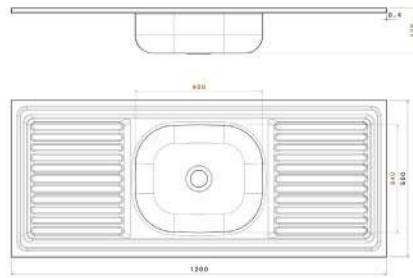

Dimension : 100 Cm x 50 Cm

The bowl's Dimensions : 38 x 40 CM

The bowl's Depth : 17 cm

The Diameter of Waste Slot : 2 Inch

The Weight : 3.550 K.G

Packing : 1 carton for every Sink ,

and every 5 sinks is linked in one

■ Stainless steel sink FAYROUZ 100 CM

Material : Stainless steel 201

Thickness : 0.4

Dimension : 100 Cm x 50 Cm

The bowl's Dimensions : 34 x 40 CM

The bowl's Depth : 13 cm

The Diameter of Waste Slot : 2 Inch

The Weight : 2.100 K.G

Packing : 1 carton for every Sink ,

and every 5 sinks is linked in one

Drain board : Single Drainboard

Code : ssk-110102002

■ Stainless steel sink FAYROUZ120 CM

Material: Stainless steel 201
Thickness : 0.4
Dimension : 120 Cm x 50 Cm
The bowl's Dimensions : 34*40 CM
The bowl's Depth : 13 cm
The Diameter of Waste Slot : 2 Inch
The Weight : 2.450 K.G
Packing : 1 carton for every Sink ,
and every 5 sinks is linked in one
Drain board : Double Drainboard
Code : ssk-110102004

■ Stainless steel sink FAYROUZ 120 CM

Material: Stainless steel 201
Thickness : 0.4
Dimension : 120 Cm x 50 Cm
The bowl's Dimensions : 34 x 40 CM
The bowl's Depth : 13cm
The Diameter of Waste Slot : 2 Inch
The Weight : 2.450 K.G
Drain board : Single Drainboard
Code : ssk-110102003