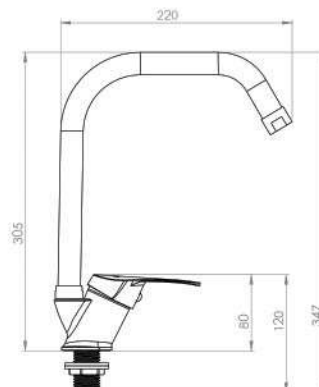

■ CAIRO Kitchen Mixer

Body : Brass
Handle : Zinc alloy
Plated : Electrostatic
Piece Weight : 850 Gram
Packing : 1 mixer In the Package and
8 Packages in the Carton
Quality test : Air Pressure test 10 Bar
Code : MX-120401016