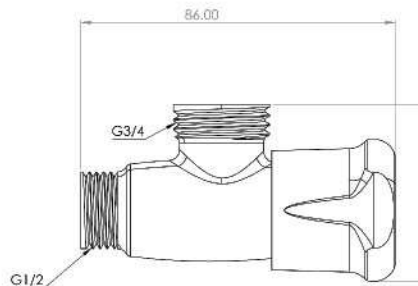

■ Brass Angle Valve (CRYSTAL 3/4 x 1/2)

Body : Brass
Handle : Zinc alloy
Plated : Nickel Chrome
Cartridge: Brass
Piece Weight : 236 Gram
Packing : 2 Valves In the Package and
60 Valve in the Carton
Quality test : Air Pressure test 10 Bar
Code : AV-120101006