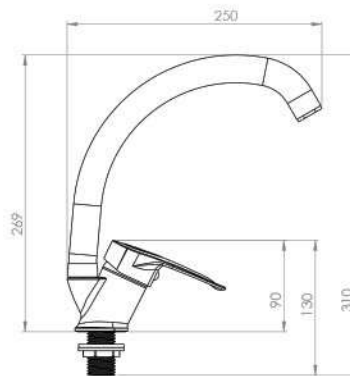

■ Solitaire Bath Mixer

Body : Brass
Handle : Zinc alloy
Plated : Nickel Chrome
Piece Weight : 900 Gram
Packing : 1 mixer In the Package and
8 Packages in the Carton
Quality test : Air Pressure test 10 Bar
Code : MX-120401017