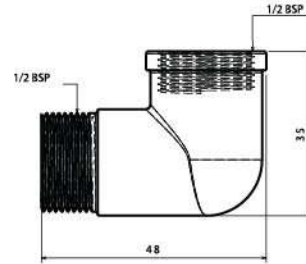

Elbow Male 1/2"

Body : Brass
Plated : Nickel Chrome
Piece Weight : 71 Gram
Packing : 200 In the Carton
Code : FT-120501020