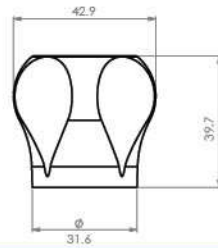

■ Handles Merag

Body : Zinc alloy
Plated : Nickel Chrome
Piece Weight : 75 Gram
Packing : 150 Pieces In the Carton
Code : FT-120501040