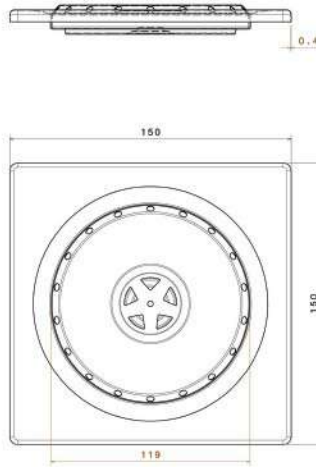

■ Pop Up Floor Drain (CARD)

Material : Stainless steel 201
Size : 15 x 15 cm
Thickness : 0.4 mm
weight : 116 gram
Code : SSA-110301001