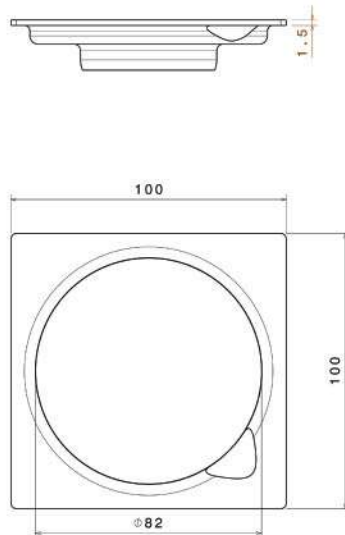

■ Pop Up Floor Drain (SILVER)

Material : Stainless steel 201
SIZE : 10 x 10 cm
Thickness : 1.25 mm
weight : 179 gram
Code : SSA-110301008