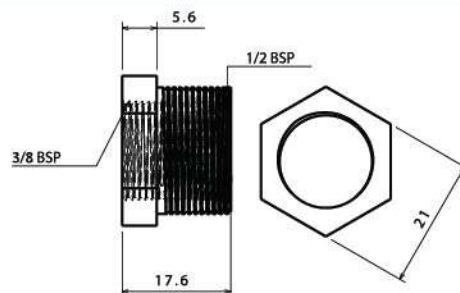

Push (1/2" x 3/8")

Body : Brass
Plated : Nickel Chrome
Piece Weight : 15 Gram
Packing : 800 Push in the Carton
Code : FT-120501017