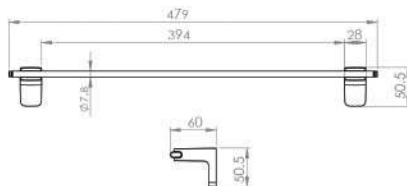

PLAZA

FOR METAL INDUSTRIES

Accessories Specification

Accessories Specification

■ Towel Bar (VENUS)

Body : Zinc alloy
Plated : Nickel Chrome
Piece Weight : 515 Gram
Packing : 1 PCS In the Package
Code : ACC-120601002