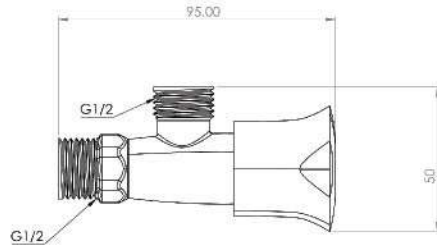

■ Brass Angle Valve (LOTUS)

Body : Brass
Handle : Zinc alloy
Plated : Nickel Chrome
Cartridge: Brass
Piece Weight : 205 Gram
Packing : 2 Valves In the Package and
80 Valve in the Carton
Quality test : Air Pressure test 10 Bar
Code : AV-120101004