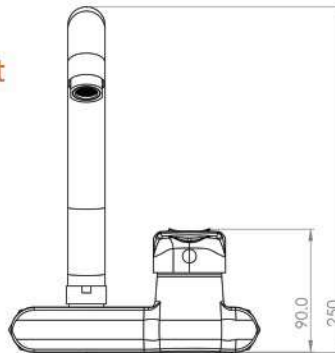

■ Solitaire Kitchen Mixer Wall Mount

Body : Brass
Handle : Zink alloy
Plated : Electrostatic
Piece Weight : 1120 Gram
Packing : 1 mixer In the Package and
8 Packages in the Carton
Quality test : Air Pressure test 10 Bar
Code : MX-120401022