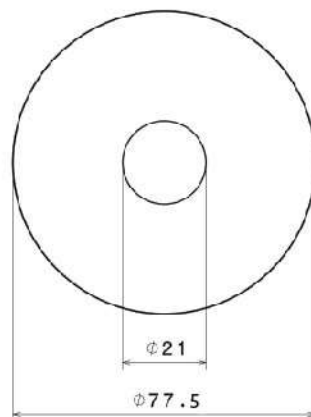

■ Faucet cover Style

Material : Stainless steel 201
Thickness : 1 mm
Weight : 35 gram
Code : SSA-110302002