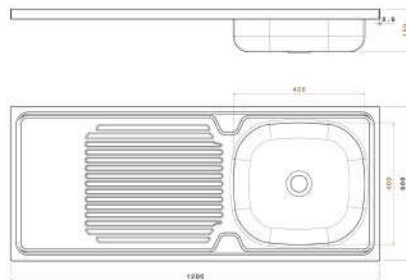

■ Stainless steel sink CRYSTAL 120 CM

Material : Stainless steel 304
Thickness : 0.7
Dimension : 120 CM x 50 CM
The bowl's Dimensions : 42 x 40 Cm
The bowl's Depth : 17 cm
The Diameter of Waste Slot : 3 Inch
The Weight : 4.650 K.G
Packing : 1 carton for every Sink ,
and every 5 sinks is linked in one
Drain board : Single - available with
right & left drain board.
Code : ssk-110105002

PLAZA SINK

■ Stainless steel sink PLAZA 100 CM

Material : Stainless steel 201
Thickness : 0.6
Dimension : 100 Cm x 50 Cm
The bowl's Dimensions : 42 x 40 CM
The bowl's Depth : 15 cm
The Diameter of Waste Slot : 2 Inch
The Weight : 3.380 K.g
Packing : 1 carton for every Sink ,
and every 5 sinks is linked in one
Drain board : Single - available with
right & left drain board.
Code : ssk-110104001

■ Stainless steel sink PLAZA 120 CM

Material : Stainless steel 201
Thickness : 0.6
Dimension : 120 CM x 50 CM
The bowl's Dimensions : 42 x 40 CM
The bowl's Depth : 15 cm
The Diameter of Waste Slot : 2 Inch
The Weight : 4.000 K.G
Packing : 1 carton for every Sink ,
and every 5 sinks is linked in one
Drain board : Double Drainboards
Code : ssk-110104003

■ Stainless steel sink PLAZA 120 CM

Material : Stainless steel 201
Thickness : 0.6
Dimension : 120 CM x 50 CM
The bowl's Dimensions : 42 x 40 CM
The bowl's Depth : 15cm
The Diameter of Waste Slot : 2 Inch
The Weight : 4.000 K.G
Packing : 1 carton for every Sink ,
and every 5 sinks is linked in one
Drain board : Single - available with
right & left drain board.
Code : ssk-110104002