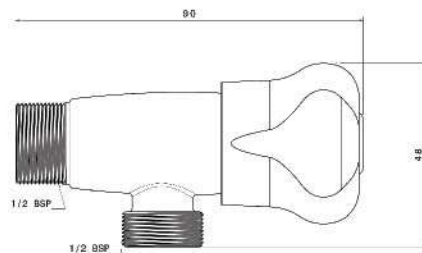

■ Brass Angle Valve (CRYSTAL)

Body : Brass
Handle : Zinc alloy
Plated : Nickel Chrome
Cartridge: Brass
Piece Weight : 197 Gram
Packing : 2 Valves In the Package and
80 Valve in the Carton
Quality test : Air Pressure test 10 Bar
Code : AV-120101002