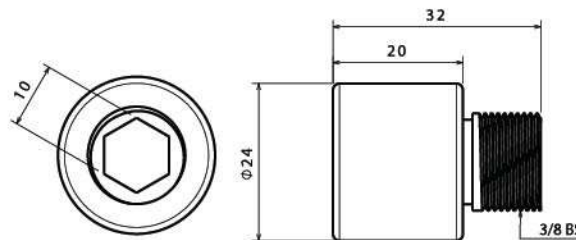

Extension (1/2" x 3/8")

Body : Brass
Plated : Nickel Chrome
Piece Weight : 26 Gram
Packing : 700 Extension in the Carton
Code : FT-120501015