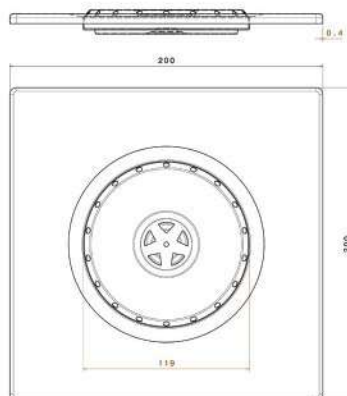

■ Pop Up Floor Drain (CARD)

Material : Stainless steel 201
Size : 20 x 20 cm
Thickness : 0.4 mm
weight : 170 gram
Code : SSA-110301002