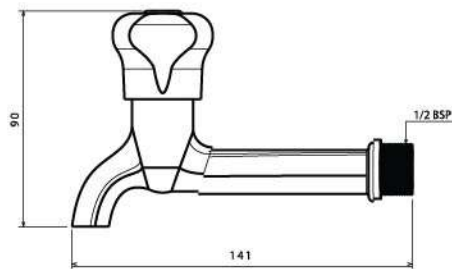

Brass Taps Specification

Brass Taps Specification

■ Long Crystal Tap

Body : Brass
Handle : Zinc alloy
Plated : Nickel Chrome
Cartridge: Brass
Piece Weight : 240 Gram
Packing : 1 Tap In the Package and
60 Packages in the Carton
Quality test : Air Pressure test 10 Bar
Code : TP-120201001