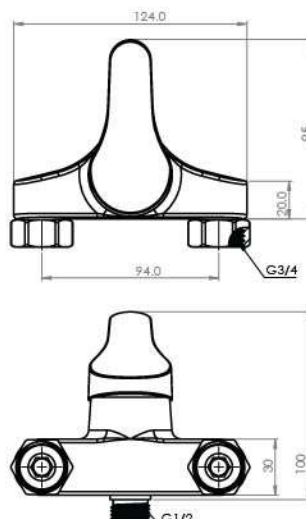

CAIRO SHATTAF MIXER (11cm)

Body : Brass
Handle : Zinc alloy
Plated : Nickel Chrome
Piece Weight : 613 Gram
Packing : 1 mixer In the Package and
24 Packages in the Carton
Quality test : Air Pressure test 10 Par
Code : MX-120401001