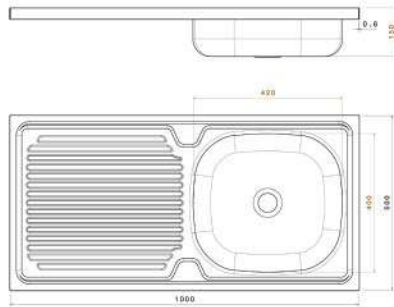

■ Stainless steel sink CRYSTAL 120 CM

Material : Stainless steel 304
Thickness : 0.7
Dimension : 120 CM x 50 CM
The bowl's Dimensions : 42 x 40 Cm
The bowl's Depth : 17cm
The Diameter of Waste Slot : 3 Inch
The Weight : 4.650 K.G
Packing : 1 carton for every Sink ,
and every 5 sinks is linked in one
Drain board : Double Drainboards
Code : ssk-110105003

■ Stainless steel sink CRYSTAL 120 CM

Material : Stainless steel 304
Thickness : 0.7
Dimension : 120 CM x 50 CM
The bowl's Dimensions : 42 x 40 Cm
The bowl's Depth : 17 cm
The Diameter of Waste Slot : 3 Inch
The Weight : 4.650 K.G
Packing : 1 carton for every Sink ,
and every 5 sinks is linked in one
Drain board : Single - available with
right & left drain board.
Code : ssk-110105002

PLAZA SINK

■ Stainless steel sink PLAZA 100 CM

Material : Stainless steel 201
Thickness : 0.6
Dimension : 100 Cm x 50 Cm
The bowl's Dimensions : 42 x 40 CM
The bowl's Depth : 15 cm
The Diameter of Waste Slot : 2 Inch
The Weight : 3.380 K.g
Packing : 1 carton for every Sink ,
and every 5 sinks is linked in one
Drain board : Single - available with
right & left drain board.
Code : ssk-110104001

■ Stainless steel sink PLAZA 120 CM

Material : Stainless steel 201
Thickness : 0.6
Dimension : 120 CM x 50 CM
The bowl's Dimensions : 42 x 40 CM
The bowl's Depth : 15 cm
The Diameter of Waste Slot : 2 Inch
The Weight : 4.000 K.G
Packing : 1 carton for every Sink ,
and every 5 sinks is linked in one
Drain board : Double Drainboards
Code : ssk-110104003