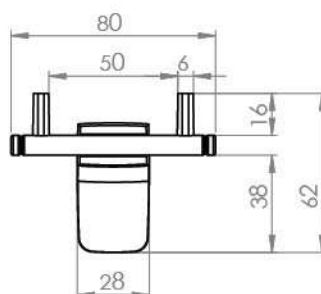

■ Robe Hook (VENUS)

Body : Zinc alloy
Plated : Nickel Chrome
Piece Weight : 182 Gram
Packing : 1 PCS In the Package
Code : ACC-120601001