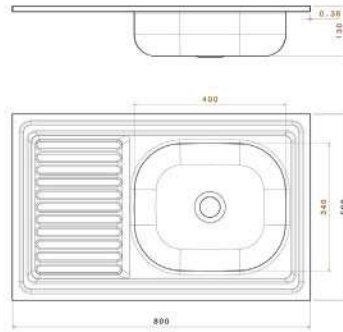

Dimension : 100 Cm x 50 Cm

The bowl's Dimensions : 38 x 40 CM

The bowl's Depth : 17 cm

The Diameter of Waste Slot : 2 Inch

The Weight : 3.550 K.G

Packing : 1 carton for every Sink ,

and every 5 sinks is linked in one

■ Stainless steel sink FAYROUZ 120 CM

Material: Stainless steel 201
Thickness : 0.4
Dimension : 120 Cm x 50 Cm
The bowl's Dimensions : 34 x 40 CM
The bowl's Depth : 13cm
The Diameter of Waste Slot : 2 Inch
The Weight : 2.450 K.G
Drain board : Single Drainboard
Code : ssk-110102003

■ Stainless steel sink FAYROUZ 150 CM

Material: Stainless steel 201
Thickness : 0.4
Dimension : 150 Cm x 50 Cm
The bowl's Dimensions : 34*40 CM
The bowl's Depth : 13cm
The Diameter of Waste Slot : 2 Inch
The Weight : 3 K.G
Packing : 1 carton for every Sink ,
and every 5 sinks is linked in one
Drain board : Double Drainboard
Code : ssk-110102005

SAKR SINK

■ Stainless steel sink SAKR 80CM

Material : Stainless steel 201
Thickness : 0.36
Dimension : 80 CM x 50 CM
The bowl's Dimensions : 34 x 40 CM
The bowl's Depth : 13 cm
The Diameter of Waste Slot : 2 Inch
The Weight : 1.580 K.G
Packing : 1 carton for every Sink ,
and every 5 sinks is linked in one
Drain board : Single Drainboard
Code : ssk-110101001