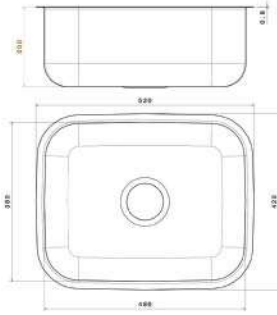

■ STYLE Under Mount Sink

Material : Stainless steel 304
Dimensions : 66 x 51 CM
Thickness : 0.8
Waste : With Waste
The Diameter of Waste Slot : 3 inch
The Bowl's Depth : 19.5 CM
The Weight : 3.420 Kg
Packing : Single Sink or 5 in the Carton.
With waste set Code : ssp-110202001
Without waste set Code : ssp-110201009

■ LAZOURD Under Mount Sink

Material : Stainless steel 304
Dimensions : 38 x 48 CM
Thickness : 1mm
Waste : Without Waste
The Diameter of Waste Slot : 3 inch
The Bowl's Depth : 21 CM
The Weight : 3.270 Kg
Packing : Single Sink or 10 in the Carton.
Code : ssp-110201008

■ LAZOURD Under Mount Sink

Material : Stainless steel 304
Dimensions : 35 x 40 CM
Thickness : 1mm
Waste : Without Waste
The Diameter of Waste Slot : 3 inch
The Bowl's Depth : 17 CM
The Weight : 2.350 Kg
Packing : 10 Sink in the Carton
Code : ssp-110201007

■ GOLD Under Mount Sink

Material : Stainless steel 304
Dimensions : 48x38 CM
Thickness : 0.8
Waste : Without Waste
The Diameter of Waste Slot : 3 inch
The Bowl's Depth : 20 CM
The Weight : 2.610 Kg
Packing : 10 Sink in the one carton
Code : ssp-110201006