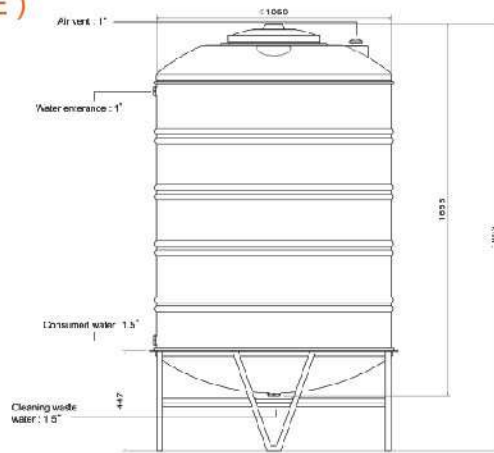

■ Stainless steel sink SAKR120 CM

Material: Stainless steel 201
Thickness : 0.37
Dimension : 120 CM x 50 CM
The bowl's Dimensions : 34 x 40 CM
The bowl's Depth : 13 cm
The Diameter of Waste Slot : 2 Inch
The Weight : 2.340 K.G
Packing : 1 carton for every Sink ,
and every 5 sinks is linked in one
Drain board : Single Drainboard
Code : ssk-110101003

Stainless steel Water Tank Specification

Stainless steel Water Tank Specification

ALL TANKS INCLUDE

PLAZA TANK (500 LITRE)

Material : Stainless steel 316
 Thickness : 0.8 mm
 The Weight : 31 KG
 The Height :187 CM
 The Diameter : 76 inch
 Code : sst-110401001

■ PLAZA TANK (1000 LITRE)

Material : Stainless steel 316
 Thickness : 0.8 mm
 The Weight : 51.5 Kg
 The Height : 190 CM
 The Diameter : 105 CM
 Code : sst-110401002

■ PLAZA TANK (1250 LITRE)

Material : Stainless steel 316
 Thickness : 0.8 mm
 The Weight : 58 KG
 The Height : 192.5 CM
 The Diameter : 118 CM
 Code : sst-110401003