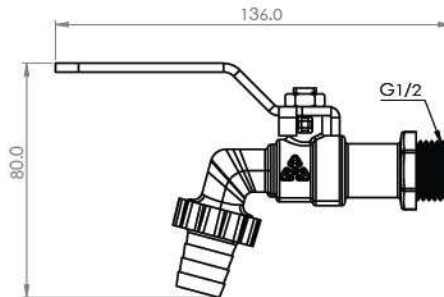

■ Crystal Ball Tap 1/2"

Body : Brass
Handle : Steel
Plated : Nickel
Ball: Brass
Piece Weight : 200 Gram
Packing : 12 Tap In the Package and
10 Packages in the Carton
Quality test : Air Pressure test 10 Bar
Code : TP- 120201009