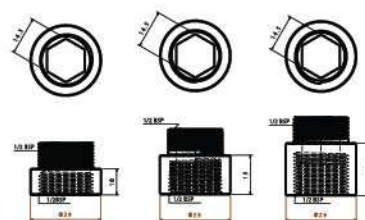

■ Extension Bushing kit 170 g Nickel Chrome

Body : Brass
Piece Weight : 170 Gram
Packing : 1 In the Package and
80 Packages in the Carton
Code : FT-120501005