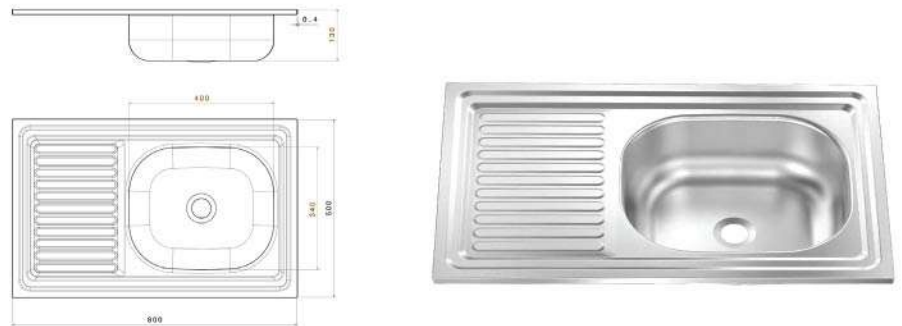

Drain board : Single Drainboard

Code : ssk-110106001

FAYROUZ SINK

■ Stainless steel sink FAYROUZ 80 CM

Material : Stainless steel 201

Thickness : 0.4

Dimension : 80 Cm x 50 Cm

The bowl's Dimensions : 34 x 40 CM

The bowl's Depth : 13 cm

The Diameter of Waste Slot : 2 Inch

The Weight : 1.850 K.G

Packing : 1 carton for every Sink ,

and every 5 sinks is linked in one

Drain board : Single Drainboard

Code : ssk-110102001

■ Stainless steel sink FAYROUZ 100 CM

Material : Stainless steel 201

Thickness : 0.4

Dimension : 100 Cm x 50 Cm

The bowl's Dimensions : 34 x 40 CM

The bowl's Depth : 13 cm

The Diameter of Waste Slot : 2 Inch