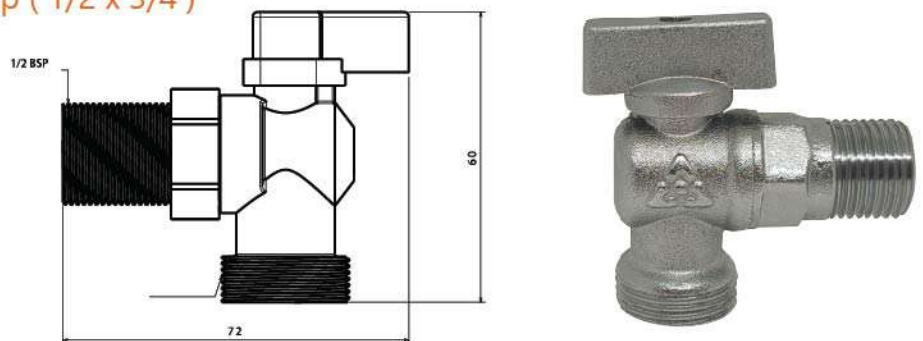

■ Crystal Automatic Washer Tap (1/2 x 3/4)

Body : Brass
Handle : Zinc alloy
Plated : Nickel
Ball : Brass
Piece Weight : 145 Gram
Packing : 100 Tap in the Carton
Quality test : Air Pressure test 10 Bar
Code : TP-120201007